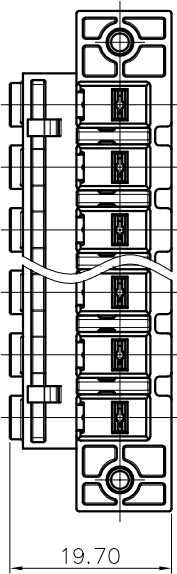

NOTES1:

- UL Standard
 1. Rated voltage/current : 600V / 41A
 2. Withstanding voltage : AC2200V/1Min.
 3. Torque value : M3 , 7.0lb.in
 4. Wire range : 24~8AWG(str)
 24~10AWG(sol)

IEC Standard

1. Pollution degree 2 2 3
 Overvoltage category II III III
 Rate impulse voltage(kV) 6kV 6kV 6kV
 Rate voltage(V) 1000V 1000V 1000V
 Rate current(A) 41A
 2. Torque value : M3 , 0.8N·m
 3. Wire range : 0.5~6mm²

NOTES2:

1. Dimension shall be interpreted per ASME Y14.5-2009
 2. Pitch : 7.62mm, Poles : N=02~12P
 3. Stripping length : 11mm
 4. Operating temperature: -40°C~+105°C
 5. Undimensioned tolerances:

Pitch range	Nominal dimension		range		mm
	Over	To	Over	To	
6	10	30	60	100	0.1/10
10	24	30	60	150	<
±0.15		±0.30		±0.50	
±0.30		±0.50		±0.70	
±1.00		±1.30		±2*	

6. RoHS Compliance

Ordering Information

JL5EDGKHM-762 XX G 0 1

REVISION RECORD				
REV	ECN	DESCRIPTION	DRFT	DATE
A0		NEW		20.12.9

DRAW	SHUANGPING ZHENG		SCALE	FIT	PART NO.	JL5EDGKHM-762XXG01
	CHECK	LICHAD LIU	UNIT	mm		
APPROVE	YONGLIANG GAO	SIZE	A4	SHEET	1/1	TITLE:
		PRDJ				JL5EDGKHM-762-XXP 插拔式母座/绿色/带耳