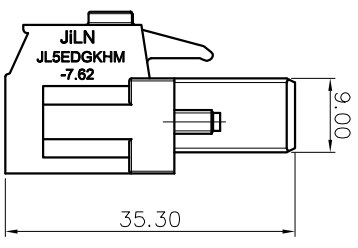

NOTES2:

1. Dimension shall be interpreted per ASME Y14.5-2009
 2. Pitch : 7.62mm, Poles : N=02~12P
 3. Stripping length : 11mm
 4. Operating temperature: -40°C~+105°C
 5. Undimensioned tolerances:

Pitch range	Nominal dimension		range		mm
	Over	To	Over	To	
6	10	30	60	100	0.1/10
10	24	30	60	150	<
±0.15		±0.30		±0.50	
±0.30		±0.50		±0.70	
±1.00		±1.30		±2*	

6. RoHS Compliance

Ordering Information

JL5EDGKHM-762 XX G 0 1

REVISION RECORD				
REV	ECN	DESCRIPTION	DRFT	DATE
A0		NEW		20.12.9

DRAW	SHUANGPING ZHENG		SCALE	FIT	PART NO.	JL5EDGKHM-762XXG01
	CHECK	LICHAD LIU	UNIT	mm		
APPROVE	YONGLIANG GAO	SIZE	A4	SHEET	1/1	TITLE:
		PRDJ				JL5EDGKHM-762-XXP 插拔式母座/绿色/带耳