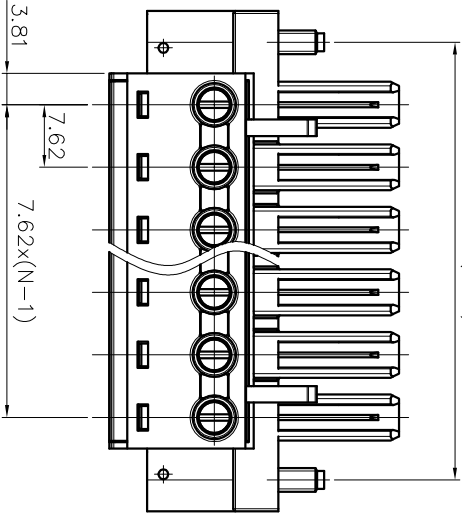

NOTES1:

- UL Standard
 1. Rated voltage/current : 600V / 41A
 2. Withstanding voltage : AC2200V/1Min.
 3. Torque value : M3 , 7.0lb.in
 4. Wire range : 24~8AWG(str)
 24~10AWG(sol)

IEC Standard

1. Pollution degree 2 2 3
 Overvoltage category II III III
 Rate impulse voltage(kV) 6kV 6kV 6kV
 Rate voltage(V) 1000V 1000V 1000V
 Rate current(A) 41A
 2. Torque value : M3 , 0.8N·m
 3. Wire range : 0.5~6mm²

NOTES2:

1. Dimension shall be interpreted per ASME Y14.5-2009
 2. Pitch : 7.62mm, Poles : N=02~12P
 3. Stripping length : 11mm
 4. Operating temperature: -40°C~+105°C
 5. Undimensioned tolerances:

Pitch range	Nominal dimension		range		mm
	Over	To	Over	To	
6	10	30	60	100	0.1/10
10	24	30	60	150	<
±0.15		±0.30		±0.50	
±0.30		±0.50		±0.70	
±1.00		±1.30		±2*	

6. RoHS Compliance

Ordering Information

JL5EDGKHM-762 XX G 0 1

REVISION RECORD				
REV	ECN	DESCRIPTION	DRFT	DATE
A0		NEW		20.12.9

DRAW	SHUANGPING ZHENG		SCALE	FIT	PART NO.	JL5EDGKHM-762XXG01
	CHECK	LICHAD LIU	UNIT	mm		
APPROVE	YONGLIANG GAO	SIZE	A4	SHEET	1/1	TITLE:
		PRDJ				JL5EDGKHM-762-XXP 插拔式母座/绿色/带耳