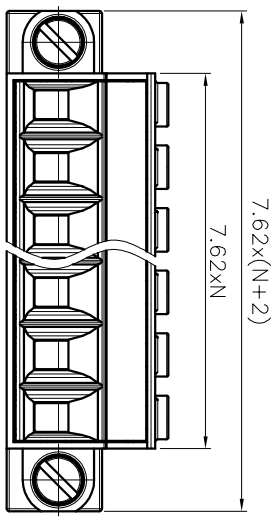

NOTES1:

- UL Standard
 1. Rated voltage/current : 600V / 41A
 2. Withstanding voltage : AC2200V/1Min.
 3. Torque value : M3 , 7.0lb.in
 4. Wire range : 24~8AWG(str)
 24~10AWG(sol)

IEC Standard

1. Pollution degree 2 2 3
 Overvoltage category II III III
 Rate impulse voltage(kV) 6kV 6kV 6kV
 Rate voltage(V) 1000V 1000V 1000V
 Rate current(A) 41A
 2. Torque value : M3 , 0.8N·m
 3. Wire range : 0.5~6mm²

NOTES2:

1. Dimension shall be interpreted per ASME Y14.5-2009
 2. Pitch : 7.62mm, Poles : N=02~12P
 3. Stripping length : 11mm
 4. Operating temperature: -40°C~+105°C
 5. Undimensioned tolerances:

Pitch range	Nominal dimension		range		mm
	Over	To	Over	To	
6	10	30	60	100	0.1/10
10	24	30	60	150	<
±0.15		±0.30		±0.50	
±0.30		±0.50		±0.70	
±1.00		±1.30		±2*	

6. RoHS Compliance

Ordering Information

JL5EDGKHM-762 XX G 0 1

REVISION RECORD				
REV	ECN	DESCRIPTION	DRFT	DATE
A0		NEW		20.12.9

DRAW	SHUANGPING ZHENG		SCALE	FIT	PART NO.	JL5EDGKHM-762XXG01
	CHECK	LICHAD LIU	UNIT	mm		
APPROVE	YONGLIANG GAO	SIZE	A4	SHEET	1/1	TITLE:
		PRDJ				JL5EDGKHM-762-XXP 插拔式母座/绿色/带耳