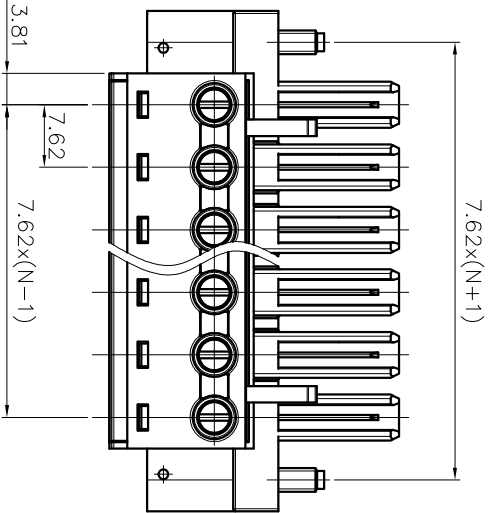

NOTES2:

1. Dimension shall be interpreted per ASME Y14.5-2009  
 2. Pitch : 7.62mm, Poles : N=02~12P  
 3. Stripping length : 11mm  
 4. Operating temperature: -40°C~+105°C  
 5. Undimensioned tolerances:

Pitch range	Nominal dimension		range		mm
	Over	TO	Over	TO	
6	10	30	60	100	0.1/10
10	10	30	60	150	≤
24	30	60	100	150	±2°
±0.15/±0.20		±0.30/±0.50		±0.70/±1.00	±1.30

6. RoHS Compliance

Ordering Information

JL5EDGKHM-762 XX G 0 1

REVISION RECORD			
REV	ECN	DESCRIPTION	DATE
A0		NEW	20.12.9

DRAW	SHUANGPING ZHENG		SCALE	FIT	PART NO.	JL5EDGKHM-762XXG01
	CHECK	LICHAD LIU	UNIT	mm		
APPROVE	YONGLIANG GAO	SIZE	A4	SHEET	1/1	TITLE:
		PRD				JL5EDGKHM-762-XXP 插拔式母座/绿色/带耳