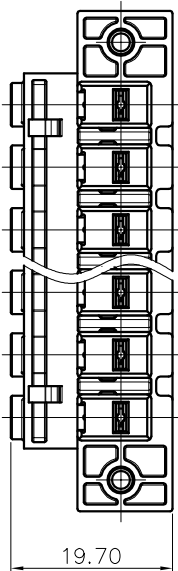

1. Pollution degree 2 2 3  
 Overvoltage category II III III  
 Rate Impulse voltage(kV) 6kV 6kV 6kV  
 Rate voltage(V) 1000V 1000V 1000V  
 Rate current(A) 41A  
 2. Torque value : M3 , 0.8N·m  
 3. Wire range : 0.5~6mm<sup>2</sup>

NOTES2:

1. Dimension shall be interpreted per ASME Y14.5-2009  
 2. Pitch : 7.62mm, Poles : N=02~12P  
 3. Stripping length : 11mm  
 4. Operating temperature: -40°C~+105°C  
 5. Undimensioned tolerances:

Pitch range	Nominal dimension		range		mm
	Over	TO	Over	TO	
6	10	30	60	100	0.1/10
10	10	30	60	150	≤
24	30	60	100	150	±2°
±0.15/±0.20		±0.30/±0.50		±0.70/±1.00	±1.30

6. RoHS Compliance

Ordering Information

JL5EDGKHM-762 XX G 0 1

REVISION RECORD			
REV	ECN	DESCRIPTION	DATE
A0		NEW	20.12.9

DRAW	SHUANGPING ZHENG		SCALE	FIT	PART NO.	JL5EDGKHM-762XXG01
	CHECK	LICHAD LIU	UNIT	mm		
APPROVE	YONGLIANG GAO	SIZE	A4	SHEET	1/1	TITLE:
		PRD				JL5EDGKHM-762-XXP 插拔式母座/绿色/带耳