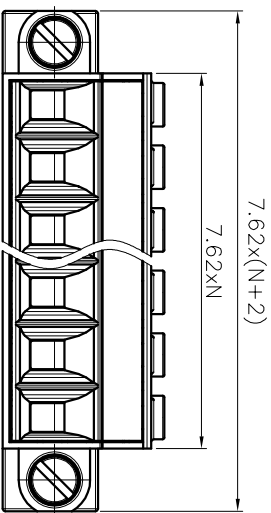

NOTES2:

1. Dimension shall be interpreted per ASME Y14.5-2009  
 2. Pitch : 7.62mm, Poles : N=02~12P  
 3. Stripping length : 11mm  
 4. Operating temperature: -40°C~+105°C  
 5. Undimensioned tolerances:

Pitch range	Nominal dimension		range		mm
	Over	TO	Over	TO	
6	10	30	60	100	0.1/10
10	10	30	60	150	≤
24	30	60	100	150	±2°
±0.15/±0.20		±0.30/±0.50		±0.70/±1.00	±1.30

6. RoHS Compliance

Ordering Information

JL5EDGKHM-762 XX G 0 1

REVISION RECORD			
REV	ECN	DESCRIPTION	DATE
A0		NEW	20.12.9

DRAW	SHUANGPING ZHENG		SCALE	FIT	PART NO.	JL5EDGKHM-762XXG01
	CHECK	LICHAD LIU	UNIT	mm		
APPROVE	YONGLIANG GAO	SIZE	A4	SHEET	1/1	TITLE:
		PRD				JL5EDGKHM-762-XXP 插拔式母座/绿色/带耳