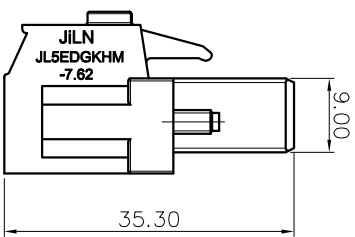

NOTES2:

1. Dimension shall be interpreted per ASME Y14.5-2009  
 2. Pitch : 7.62mm, Poles : N=02~12P  
 3. Stripping length : 11mm  
 4. Operating temperature: -40°C~+105°C  
 5. Undimensioned tolerances:

Pitch range	Nominal dimension		range		mm
	Over	TO	Over	TO	
6	10	30	60	100	0.1/10
10	10	30	60	150	≤
24	30	60	100	150	±2°
±0.15/±0.20		±0.30/±0.50		±0.70/±1.00	±1.30

6. RoHS Compliance

Ordering Information

JL5EDGKHM-762 XX G 0 1

REVISION RECORD			
REV	ECN	DESCRIPTION	DATE
A0		NEW	20.12.9

DRAW	SHUANGPING ZHENG		SCALE	FIT	PART NO.	JL5EDGKHM-762XXG01
	CHECK	LICHAD LIU	UNIT	mm		
APPROVE	YONGLIANG GAO	SIZE	A4	SHEET	1/1	TITLE:
		PRD				JL5EDGKHM-762-XXP 插拔式母座/绿色/带耳