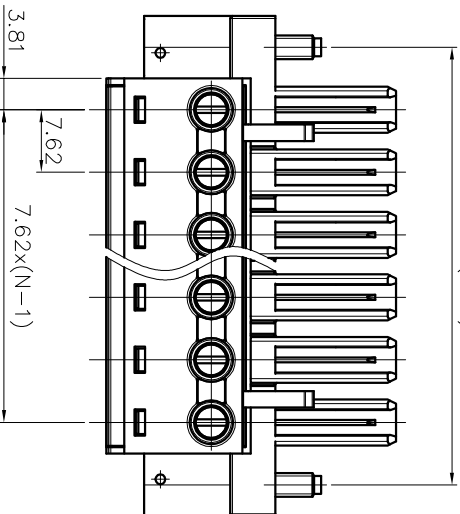

NOTES1:

- UL Standard
 1. Rated voltage/current : 600V / 41A
 2. Withstanding voltage : AC2200V/1Min.
 3. Torque value : M3 , 7.0lb.in
 4. Wire range : 24~8AWG(str)
 24~10AWG(sol)

IEC Standard

1. Pollution degree 2 2 3
 Overvoltage category II III III
 Rate impulse voltage(kV) 6kV 6kV 6kV
 Rate voltage(V) 1000V 1000V 1000V
 Rate current(A) 41A
 2. Torque value : M3 , 0.8N·m
 3. Wire range : 0.5~6mm²

NOTES2:

1. Dimension shall be interpreted per ASME Y14.5-2009
 2. Pitch : 7.62mm, Poles : N=02~12P
 3. Stripping length : 11mm
 4. Operating temperature: -40°C~+105°C
 5. Undimensioned tolerances:

Pitch range	Nominal dimension		range		mm						
	Over	TO	Over	TO							
6	10	30	60	100	0.1/10						
10	10	30	60	100	150	≤					
24	30	60	100	150	±2°						
±0.15		±0.30		±0.50		±0.70		±1.00		±1.30	

6. RoHS Compliance

Ordering Information

JL5EDGKHM-762 XX G 0 1

REVISION RECORD			
REV	ECN	DESCRIPTION	DATE
A0		NEW	20.12.9

DRAW	SHUANGPING ZHENG		SCALE	FIT	<p>JILIN® 东莞市锦凌电子有限公司 DONGGUAN JINLING ELECTRONIC CO., LTD</p>		
CHECK	LICHAD LIU	UNIT	mm				
APPROVE	YONGLIANG GAO	SIZE	A4	SHEET	1/1	PART NO.	JL5EDGKHM-762XXG01
		PRD				TITLE:	JL5EDGKHM-762-XXP 插拔式母座/绿色/带耳