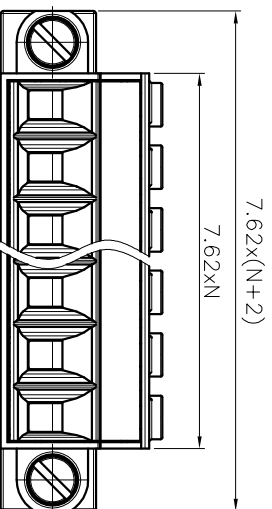

NOTES1:

- UL Standard
 1. Rated voltage/current : 600V / 41A
 2. Withstanding voltage : AC2200V/1Min.
 3. Torque value : M3 , 7.0lb.in
 4. Wire range : 24~8AWG(str)
 24~10AWG(sol)

IEC Standard

1. Pollution degree 2 2 3
 Overvoltage category II III III
 Rate impulse voltage(kV) 6kV 6kV 6kV
 Rate voltage(V) 1000V 1000V 1000V
 Rate current(A) 41A
 2. Torque value : M3 , 0.8N·m
 3. Wire range : 0.5~6mm²

NOTES2:

1. Dimension shall be interpreted per ASME Y14.5-2009
 2. Pitch : 7.62mm, Poles : N=02~12P
 3. Stripping length : 11mm
 4. Operating temperature: -40°C~+105°C
 5. Undimensioned tolerances:

Pitch range	Nominal dimension		range		mm						
	Over	TO	Over	TO							
6	10	30	60	100	0.1/10						
10	10	30	60	100	150	≤					
24	30	60	100	150	±2°						
±0.15		±0.30		±0.50		±0.70		±1.00		±1.30	

6. RoHS Compliance

Ordering Information

JL5EDGKHM-762 XX G 0 1

REVISION RECORD			
REV	ECN	DESCRIPTION	DATE
A0		NEW	20.12.9

DRAW	SHUANGPING ZHENG		SCALE	FIT	<p>JILIN® 东莞市锦凌电子有限公司 DONGGUAN JINLING ELECTRONIC CO., LTD</p>		
CHECK	LICHAD LIU	UNIT	mm				
APPROVE	YONGLIANG GAO	SIZE	A4	SHEET	1/1	PART NO.	JL5EDGKHM-762XXG01
		PRD				TITLE:	JL5EDGKHM-762-XXP 插拔式母座/绿色/带耳