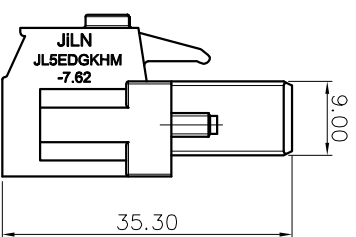

NOTES2:

1. Dimension shall be interpreted per ASME Y14.5-2009
 2. Pitch : 7.62mm, Poles : N=02~12P
 3. Stripping length : 11mm
 4. Operating temperature: -40°C~+105°C
 5. Undimensioned tolerances:

Pitch range	Nominal dimension		range		mm						
	Over	TO	Over	TO							
6	10	30	60	100	0.1/10						
10	10	30	60	100	150	≤					
24	30	60	100	150	±2°						
±0.15		±0.30		±0.50		±0.70		±1.00		±1.30	

6. RoHS Compliance

Ordering Information

JL5EDGKHM-762 XX G 0 1

REVISION RECORD			
REV	ECN	DESCRIPTION	DATE
A0		NEW	20.12.9

DRAW	SHUANGPING ZHENG		SCALE	FIT	<p>JILIN® 东莞市锦凌电子有限公司 DONGGUAN JINLING ELECTRONIC CO., LTD</p>		
CHECK	LICHAD LIU	UNIT	mm				
APPROVE	YONGLIANG GAO	SIZE	A4	SHEET	1/1	PART NO.	JL5EDGKHM-762XXG01
		PRD				TITLE:	JL5EDGKHM-762-XXP 插拔式母座/绿色/带耳