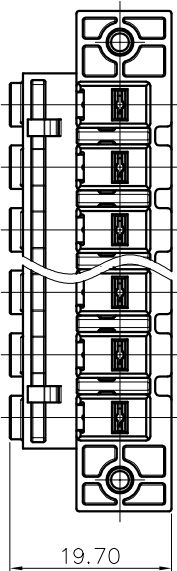

NOTES1:

- UL Standard
 1. Rated voltage/current : 600V / 41A
 2. Withstanding voltage : AC2200V/1Min.
 3. Torque value : M3 , 7.0lb.in
 4. Wire range : 24~8AWG(str)
 24~10AWG(sol)

IEC Standard

1. Pollution degree 2 2 3
 Overvoltage category II III III
 Rate impulse voltage(kV) 6kV 6kV 6kV
 Rate voltage(V) 1000V 1000V 1000V
 Rate current(A) 41A
 2. Torque value : M3 , 0.8N·m
 3. Wire range : 0.5~6mm²

NOTES2:

1. Dimension shall be interpreted per ASME Y14.5-2009
 2. Pitch : 7.62mm, Poles : N=02~12P
 3. Stripping length : 11mm
 4. Operating temperature: -40°C~+105°C
 5. Undimensioned tolerances:

Pitch range	Nominal dimension		range		mm						
	Over	TO	Over	TO							
6	10	30	60	100	0.1/10						
10	10	30	60	100	150	≤					
24	30	60	100	150	±2°						
±0.15		±0.30		±0.50		±0.70		±1.00		±1.30	

6. RoHS Compliance

Ordering Information

JL5EDGKHM-762 XX G 0 1

REVISION RECORD			
REV	ECN	DESCRIPTION	DATE
A0		NEW	20.12.9

DRAW	SHUANGPING ZHENG		SCALE	FIT	<p>JILIN® 东莞市锦凌电子有限公司 DONGGUAN JINLING ELECTRONIC CO., LTD</p>		
CHECK	LICHAD LIU	UNIT	mm				
APPROVE	YONGLIANG GAO	SIZE	A4	SHEET	1/1	PART NO.	JL5EDGKHM-762XXG01
		PRD				TITLE:	JL5EDGKHM-762-XXP 插拔式母座/绿色/带耳