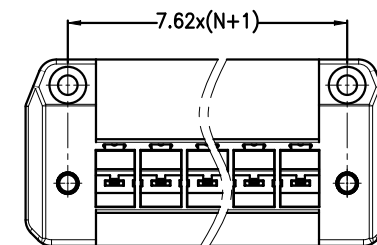

NOTES2:

- 1.Dimension shall be interpreted per ASME Y14.5-2009
- 2.Pitch : 7.62mm, Poles : N=02~12P
- 3.Stripping length : 7~8mm
- 4.Operating temperature: -40°C~+105°C
- 5.Undimensioned tolerances:

Pitch range in mm		Nominal dimension range in mm							
To	Over	To	Over	To	Over	To	Over	0.1/10	
6	10	10	24	30	60	100	150		∠
±0.15	±0.20	±0.30	±0.30	±0.50	±0.70	±1.00	±1.30	±2'	

6.RoHS Compliance

Ordering Information

JL5EDGKRP - 762 XX X XX

Pitch 762=7.62PH
 No.of pins 2~12
 Housing Color
 B=Black
 C=Green
 U=Blue
 R=Red
 W=White
 Y=Yellow
 O=Orange
 E=Grey
 Serial code

View B

PCB LAYOUT