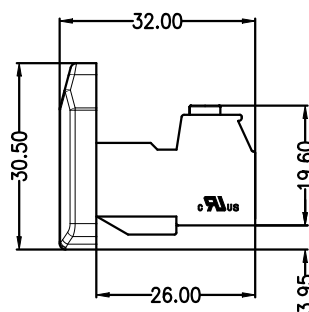

NOTES2:

- 1.Dimension shall be interpreted per ASME Y14.5-2009
- 2.Pitch : 7.62mm, Poles : N=02~12P
- 3.Stripping length : 7~8mm
- 4.Operating temperature: -40°C~+105°C
- 5.Undimensioned tolerances:

Pitch range in mm		Nominal dimension range in mm							
To	Over	To	Over	To	Over	To	Over	0.1/10	
6	10	10	24	30	60	100	150		∠
±0.15	±0.20	±0.30	±0.30	±0.50	±0.70	±1.00	±1.30	±2'	

6.RoHS Compliance

Ordering Information

JL5EDGKRP - 762 XX X XX

Pitch 762=7.62PH
 No.of pins 2~12
 Housing Color
 B=Black
 C=Green
 U=Blue
 R=Red
 W=White
 Y=Yellow
 O=Orange
 E=Grey
 Serial code

View B

PCB LAYOUT

A	21.4	21.9	22.5	23.1	23.7
W(Wall thickness)	1	2	3	4	5

DRAW	SCALE	FIT	东莞市锦凌电子有限公司 DONGGUAN JINLING ELECTRONIC CO.,LTD		
	UNIT	mm			
CHECK	SIZE	A4	PART NO.	JL5EDGKRP-762XXXXX	
	SHEET	1/1	TITLE:	JL5EDGKRP-7.62-XXP插拔式母座/带耳	
APPROVE	PROJ.				