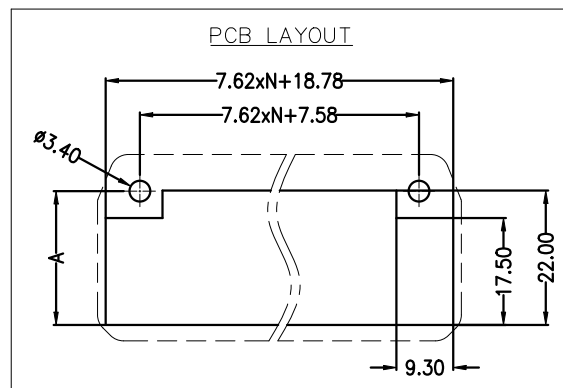

NOTES2:

- 1.Dimension shall be interpreted per ASME Y14.5-2009
- 2.Pitch : 7.62mm, Poles : N=02~12P
- 3.Stripping length : 7~8mm
- 4.Operating temperature: -40°C~+105°C
- 5.Undimensioned tolerances:

Pitch range in mm		Nominal dimension range in mm							
To	Over	To	Over	To	Over	To	Over	0.1/10	
6	10	10	24	30	60	100	150		∠
±0.15	±0.20	±0.30	±0.30	±0.50	±0.70	±1.00	±1.30	±2'	

6.RoHS Compliance

Ordering Information

JL5EDGKRP - 762 XX X XX

Pitch 762=7.62PH
 No.of pins 2~12
 Housing Color
 B=Black
 C=Green
 U=Blue
 R=Red
 W=White
 Y=Yellow
 O=Orange
 E=Grey
 Serial code

View B

PCB LAYOUT

A	21.4	21.9	22.5	23.1	23.7
W(Wall thickness)	1	2	3	4	5

DRAW	SCALE	FIT	东莞市锦凌电子有限公司 DONGGUAN JINLING ELECTRONIC CO.,LTD		
	UNIT	mm			
CHECK	SIZE	A4	PART NO.	JL5EDGKRP-762XXXXX	
	SHEET	1/1	TITLE:	JL5EDGKRP-7.62-XXP插拔式母座/带耳	
APPROVE	PROJ.				