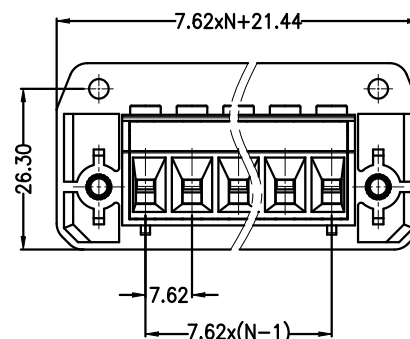

NOTES2:

- 1.Dimension shall be interpreted per ASME Y14.5-2009
- 2.Pitch : 7.62mm, Poles : N=02~12P
- 3.Stripping length : 7~8mm
- 4.Operating temperature: -40°C~+105°C
- 5.Undimensioned tolerances:

Pitch range in mm		Nominal dimension range in mm							
To	Over	To	Over	To	Over	To	Over	0.1/10	
6	10	10	24	30	60	100	150		∠
±0.15	±0.20	±0.30	±0.30	±0.50	±0.70	±1.00	±1.30	±2'	

6.RoHS Compliance

Ordering Information

JL5EDGKRP - 762 XX X XX

Pitch 762=7.62PH
 No.of pins 2~12
 Housing Color
 B=Black
 C=Green
 U=Blue
 R=Red
 W=White
 Y=Yellow
 O=Orange
 E=Grey
 Serial code

View B

PCB LAYOUT

A	21.4	21.9	22.5	23.1	23.7
W(Wall thickness)	1	2	3	4	5

DRAW	SCALE	FIT	东莞市锦凌电子有限公司 DONGGUAN JINLING ELECTRONIC CO.,LTD		
	UNIT	mm			
CHECK	SIZE	A4	PART NO.	JL5EDGKRP-762XXXXX	
	SHEET	1/1	TITLE:	JL5EDGKRP-7.62-XXP插拔式母座/带耳	
APPROVE	PROJ.				