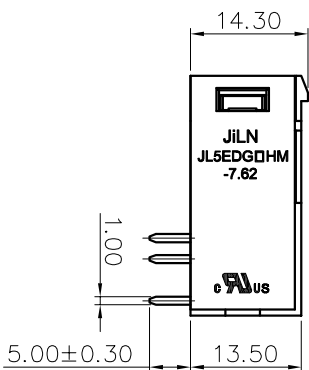

NOTES2:

- 1. Dimension shall be interpreted per ASME Y14.5-2009
- 2. Pitch : 7.62mm, Poles : N=02~12P
- 3. Operating temperature : -40°C~+105°C
- 4. Undimensioned tolerances:

Pitch range in mm	Nominal dimension range in mm			Tolerance
	Over	TO	Under	
6	TO	30	TO	0.1/10
10	TO	60	TO	≤
24	TO	100	TO	≤
30	TO	150	TO	≤
±0.15±0.20±0.30±0.50±0.70±1.00±1.30 ±2'				

5. RoHS Compliance

Ordering Information

JL5EDGRHM-762 XX G 0 1

Pitch 762=7.62PH
 No. of pins 2P, 3P, 4P~12P
 Housing Color B=Black, G=Green, U=Blue, R=Red, V=White, Y=Yellow, D=Orange, E=Grey
 Packing 0=Pe, bag, T=Tube, A=Tray

REVISION RECORD			
REV	ECN	DESCRIPTION	DATE
A0		NEW	20.12.02

DRAW	SHUANGPING ZHENG		SCALE	FIT	PART NO.	JL5EDGRHM-762XXG01
	UNIT	mm				
CHECK	LICHAD LIU		SIZE	SHEET	TITLE:	JL5EDGRHM-762-XXP 插拔式公座/带耳/绿色/弯脚
	APPROVE	YONGLIANG GAO				
PRD	1/1					