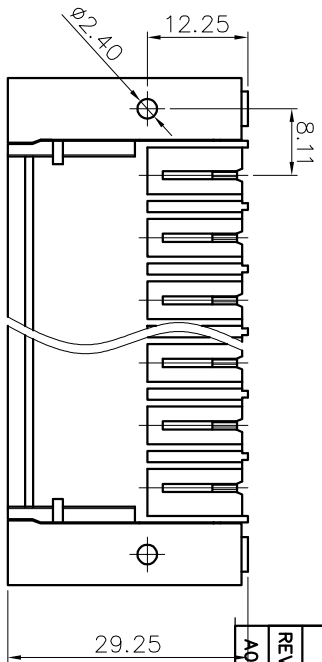

NOTES2:

- 1. Dimension shall be interpreted per ASME Y14.5-2009
- 2. Pitch : 7.62mm, Poles : N=02~12P
- 3. Operating temperature : -40°C~+105°C
- 4. Undimensioned tolerances:

Pitch range in mm	Nominal dimension range in mm			Tolerance
	Over	TO	Under	
6	TO	30	TO	0.1/10
10	TO	60	TO	≤
24	TO	100	TO	≤
30	TO	150	TO	≤
±0.15±0.20±0.30±0.50±0.70±1.00±1.30 ±2'				

5. RoHS Compliance

Ordering Information

JL5EDGRHM-762 XX G 0 1

Pitch 762=7.62PH
 No. of pins 2P, 3P, 4P~12P
 Housing Color B=Black, G=Green, U=Blue, R=Red, V=White, Y=Yellow, D=Orange, E=Grey
 Packing 0=Pe, bag, T=Tube, A=Tray

REVISION RECORD			
REV	ECN	DESCRIPTION	DATE
A0		NEW	20.12.02

DRAW	SHUANGPING ZHENG		SCALE	FIT	PART NO.	JL5EDGRHM-762XXG01
	UNIT	mm				
CHECK	LICHAD LIU		SIZE	SHEET	TITLE:	JL5EDGRHM-762-XXP 插拔式公座/带耳/绿色/弯脚
	APPROVE	YONGLIANG GAO				
PRD	1/1					