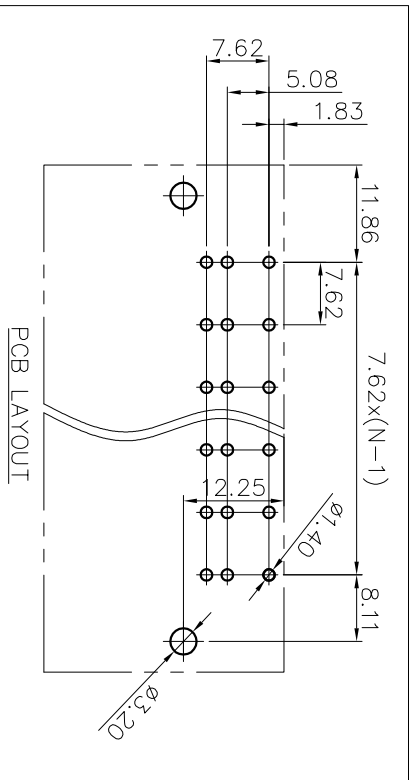

NOTES2:

- 1. Dimension shall be interpreted per ASME Y14.5-2009
- 2. Pitch : 7.62mm, Poles : N=02~12P
- 3. Operating temperature : -40°C~+105°C
- 4. Undimensioned tolerances:

Pitch range in mm	Nominal dimension range in mm			Tolerance
	Over	TO	Under	
6	TO	30	TO	0.1/10
10	TO	60	TO	≤
24	TO	100	TO	≤
30	TO	150	TO	≤
±0.15±0.20±0.30±0.50±0.70±1.00±1.30 ±2'				

5. RoHS Compliance

Ordering Information

JL5EDGRHM-762 XX G 0 1

Pitch 762=7.62PH
 No. of pins 2P, 3P, 4P~12P
 Housing Color B=Black, G=Green, U=Blue, R=Red, V=White, Y=Yellow, D=Orange, E=Grey
 Packing 0=Pe, bag, T=Tube, A=Tray

REVISION RECORD			
REV	ECN	DESCRIPTION	DATE
A0		NEW	20.12.02

DRAW	SHUANGPING ZHENG		SCALE	FIT	PART NO.	JL5EDGRHM-762XXG01
	UNIT	mm				
CHECK	LICHAD LIU		SIZE	SHEET	TITLE:	JL5EDGRHM-762-XXP 插拔式公座/带耳/绿色/弯脚
	APPROVE	YONGLIANG GAO				
PRD	1/1					