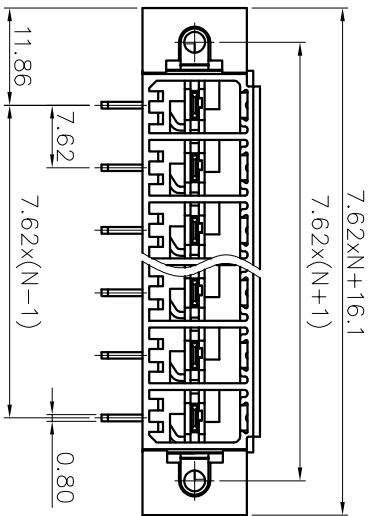

NOTES2:

- 1. Dimension shall be interpreted per ASME Y14.5-2009
- 2. Pitch : 7.62mm, Poles : N=02~12P
- 3. Operating temperature : -40°C~+105°C
- 4. Undimensioned tolerances:

Pitch range in mm	Nominal dimension range in mm			Tolerance
	Over	TO	Under	
6	TO	30	TO	0.1/10
10	TO	60	TO	≤
24	TO	100	TO	≤
30	TO	150	TO	≤
±0.15±0.20±0.30±0.50±0.70±1.00±1.30 ±2'				

5. RoHS Compliance

Ordering Information

JL5EDGRHM-762 XX G 0 1

Pitch 762=7.62PH
 No. of pins 2P, 3P, 4P~12P
 Housing Color B=Black, G=Green, U=Blue, R=Red, V=White, Y=Yellow, D=Orange, E=Grey
 Packing 0=Pe, bag, T=Tube, A=Tray

REVISION RECORD			
REV	ECN	DESCRIPTION	DATE
A0		NEW	20.12.02

DRAW	SHUANGPING ZHENG		SCALE	FIT	PART NO.	JL5EDGRHM-762XXG01
	UNIT	mm				
CHECK	LICHAD LIU		SIZE	SHEET	TITLE:	JL5EDGRHM-762-XXP 插拔式公座/带耳/绿色/弯脚
	APPROVE	YONGLIANG GAO				
PRD	1/1					