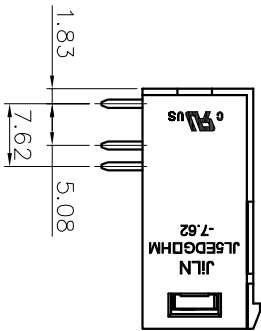

NOTES2:

- 1. Dimension shall be interpreted per ASME Y14.5-2009
- 2. Pitch : 7.62mm, Poles : N=02~12P
- 3. Operating temperature : -40°C~+105°C
- 4. Undimensioned tolerances:

Pitch range in mm	Nominal dimension range in mm			Tolerance
	Over	TO	Under	
6	TO	30	TO	0.1/10
10	TO	60	TO	≤
24	TO	100	TO	≤
30	TO	150	TO	≤
±0.15±0.20±0.30±0.50±0.70±1.00±1.30 ±2'				

5. RoHS Compliance

Ordering Information

JL5EDGRHM-762 XX G 0 1

Pitch 762=7.62PH
 No. of pins 2P, 3P, 4P~12P
 Housing Color B=Black, G=Green, U=Blue, R=Red, V=White, Y=Yellow, D=Orange, E=Grey
 Packing 0=Pe, bag, T=Tube, A=Tray

REVISION RECORD			
REV	ECN	DESCRIPTION	DATE
A0		NEW	20.12.02

DRAW	SHUANGPING ZHENG		SCALE	FIT	PART NO.	JL5EDGRHM-762XXG01
	UNIT	mm				
CHECK	LICHAD LIU		SIZE	SHEET	TITLE:	JL5EDGRHM-762-XXP 插拔式公座/带耳/绿色/弯脚
	APPROVE	YONGLIANG GAO				
PRD	1/1					