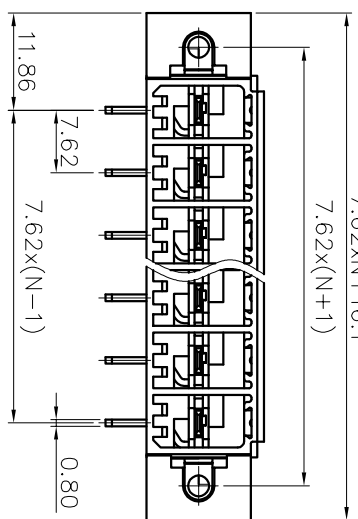

NOTES2:

- 1. Dimension shall be interpreted per ASME Y14.5-2009
- 2. Pitch : 7.62mm, Poles : N=02~12P
- 3. Operating temperature : -40°C~+105°C
- 4. Undimensioned tolerances:

Pitch range in mm	Nominal dimension range in mm			-	D
	Over	TO	Over		
6	10	TO	30	60	TO
10	TO	24	30	60	TO
				100	150

5. RoHS Compliance

Ordering Information

JL5EDGRHM-762 XX G 0 1

Pitch 762=7.62PH
 No. of pins 2P, 3P, 4P~12P
 Housing Color B=Black, G=Green, U=Blue, R=Red, V=White, Y=Yellow, D=Orange, E=Grey
 Packing 0=Pe, bag, T=Tube, A=Tray

REVISION RECORD			
REV	ECN	DESCRIPTION	DATE
A0		NEW	20.12.02

DRAW	SHUANGPING ZHENG		SCALE	FIT	PART NO.	JL5EDGRHM-762XXG01
	UNIT	mm				
CHECK	LICHAD LIU		SIZE	A4	TITLE:	JL5EDGRHM-762-XXP 插拔式公座/带耳/绿色/弯脚
	SHEET	1/1				
APPROVE	YONGLIANG GAO		PRD			