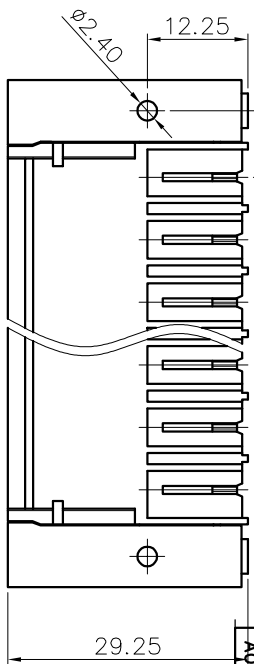

NOTES2:

- 1. Dimension shall be interpreted per ASME Y14.5-2009
- 2. Pitch : 7.62mm, Poles : N=02~12P
- 3. Operating temperature : -40°C~+105°C
- 4. Undimensioned tolerances:

Pitch range in mm	Nominal dimension range in mm			-	D
	Over	TO	Over		
6	10	TO	30	60	TO
10	TO	24	30	60	TO
				100	150

5. RoHS Compliance

Ordering Information

JL5EDGRHM-762 XX G 0 1

Pitch 762=7.62PH
 No. of pins 2P, 3P, 4P~12P
 Housing Color B=Black, G=Green, U=Blue, R=Red, V=White, Y=Yellow, D=Orange, E=Grey
 Packing 0=Pe, bag, T=Tube, A=Tray

REVISION RECORD			
REV	ECN	DESCRIPTION	DATE
A0		NEW	20.12.02

DRAW	SHUANGPING ZHENG		SCALE	FIT	PART NO.	JL5EDGRHM-762XXG01
	UNIT	mm				
CHECK	LICHAD LIU		SIZE	A4	TITLE:	JL5EDGRHM-762-XXP 插拔式公座/带耳/绿色/弯脚
	SHEET	1/1				
APPROVE	YONGLIANG GAO		PRD			