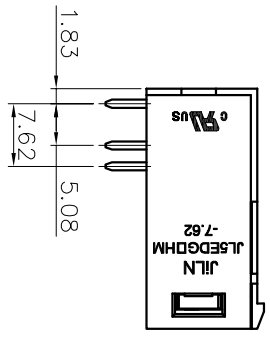

NOTES2:

- 1. Dimension shall be interpreted per ASME Y14.5-2009
- 2. Pitch : 7.62mm, Poles : N=02~12P
- 3. Operating temperature : -40°C~+105°C
- 4. Undimensioned tolerances:

Pitch range in mm	Nominal dimension range in mm			-	D
	Over	TO	Over		
6	10	TO	30	60	TO
10	TO	24	30	60	TO
				100	150

5. RoHS Compliance

Ordering Information

JL5EDGRHM-762 XX G 0 1

Pitch 762=7.62PH
 No. of pins 2P, 3P, 4P~12P
 Housing Color B=Black, G=Green, U=Blue, R=Red, V=White, Y=Yellow, D=Orange, E=Grey
 Packing 0=Pe, bag, T=Tube, A=Tray

REVISION RECORD			
REV	ECN	DESCRIPTION	DATE
A0		NEW	20.12.02

DRAW	SHUANGPING ZHENG		SCALE	FIT	PART NO.	JL5EDGRHM-762XXG01
	UNIT	mm				
CHECK	LICHAD LIU		SIZE	A4	TITLE:	JL5EDGRHM-762-XXP 插拔式公座/带耳/绿色/弯脚
	SHEET	1/1				
APPROVE	YONGLIANG GAO		PRD			