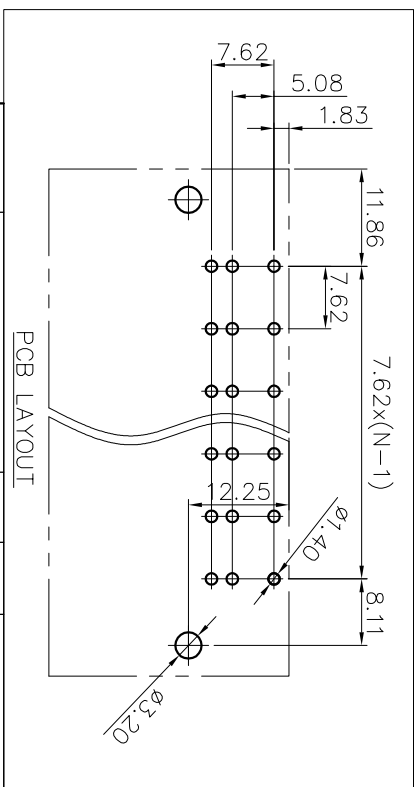

NOTES2:

- 1. Dimension shall be interpreted per ASME Y14.5-2009
- 2. Pitch : 7.62mm, Poles : N=02~12P
- 3. Operating temperature : -40°C~+105°C
- 4. Undimensioned tolerances:

Pitch range in mm	Nominal dimension range in mm			-	D
	Over	TO	Over		
6	10	TO	30	60	TO
10	TO	24	30	60	TO
				100	150

5. RoHS Compliance

Ordering Information

JL5EDGRHM-762 XX G 0 1

Pitch 762=7.62PH
 No. of pins 2P, 3P, 4P~12P
 Housing Color B=Black, G=Green, U=Blue, R=Red, V=White, Y=Yellow, D=Orange, E=Grey
 Packing 0=Pe, bag, T=Tube, A=Tray

REVISION RECORD			
REV	ECN	DESCRIPTION	DATE
A0		NEW	20.12.02

DRAW	SHUANGPING ZHENG		SCALE	FIT	PART NO.	JL5EDGRHM-762XXG01
	UNIT	mm				
CHECK	LICHAD LIU		SIZE	A4	TITLE:	JL5EDGRHM-762-XXP 插拔式公座/带耳/绿色/弯脚
	SHEET	1/1				
APPROVE	YONGLIANG GAO		PRD			