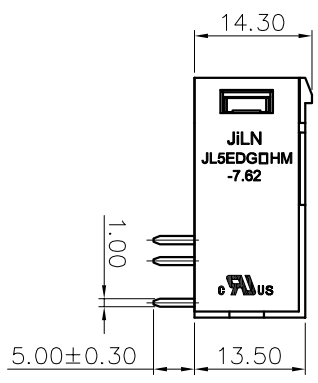

NOTES2:

- 1. Dimension shall be interpreted per ASME Y14.5-2009
- 2. Pitch : 7.62mm, Poles : N=02~12P
- 3. Operating temperature : -40°C~+105°C
- 4. Undimensioned tolerances:

Pitch range in mm	Nominal dimension range in mm			-	D
	Over	TO	Over		
6	10	TO	30	60	TO
10	TO	24	30	60	TO
				100	150

5. RoHS Compliance

Ordering Information

JL5EDGRHM-762 XX G 0 1

Pitch 762=7.62PH
 No. of pins 2P, 3P, 4P~12P
 Housing Color B=Black, G=Green, U=Blue, R=Red, V=White, Y=Yellow, D=Orange, E=Grey
 Packing 0=Pe, bag, T=Tube, A=Tray

REVISION RECORD			
REV	ECN	DESCRIPTION	DATE
A0		NEW	20.12.02

DRAW	SHUANGPING ZHENG		SCALE	FIT	PART NO.	JL5EDGRHM-762XXG01
	UNIT	mm				
CHECK	LICHAD LIU		SIZE	A4	TITLE:	JL5EDGRHM-762-XXP 插拔式公座/带耳/绿色/弯脚
	SHEET	1/1				
APPROVE	YONGLIANG GAO		PRD			