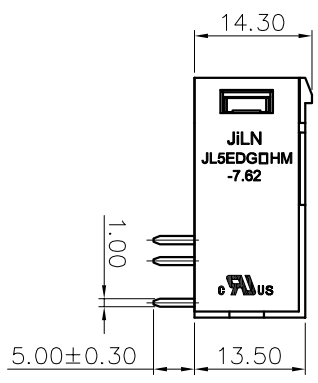

**NOTES2:**

- 1. Dimension shall be interpreted per ASME Y14.5-2009
- 2. Pitch : 7.62mm, Poles : N=02~12P
- 3. Operating temperature : -40°C~+105°C
- 4. Undimensioned tolerances:

Pitch range in mm	Nominal dimension range in mm			-	D
	Over	TO	Under		
6	TO	30	TO	60	TO
10	TO	30	TO	100	TO
24	TO	30	TO	100	TO
30	TO	60	TO	150	TO
60	TO	60	TO	150	TO
100	TO	60	TO	150	TO
150	TO	60	TO	150	TO

5. RoHS Compliance

**Ordering Information**

**JL5EDGRHM-762 XX G 0 1**

Pitch 762=7.62PH  
 No. of pins 2P, 3P, 4P~12P  
 Housing Color B=Black, G=Green, U=Blue, R=Red, V=White, Y=Yellow, D=Orange, E=Grey  
 Packing 0=Pe, bag, T=Tube, A=Tray

REVISION RECORD			
REV	ECN	DESCRIPTION	DATE
A0		NEW	20.12.02

DRAW	SHUANGPING ZHENG		SCALE	FIT	PART NO.	JL5EDGRHM-762XXG01
	UNIT	mm				
CHECK	LICHAD LIU		SIZE	SHEET	TITLE:	JL5EDGRHM-762-XXP 插拔式公座/带耳/绿色/弯脚
	APPROVE	YONGLIANG GAO				