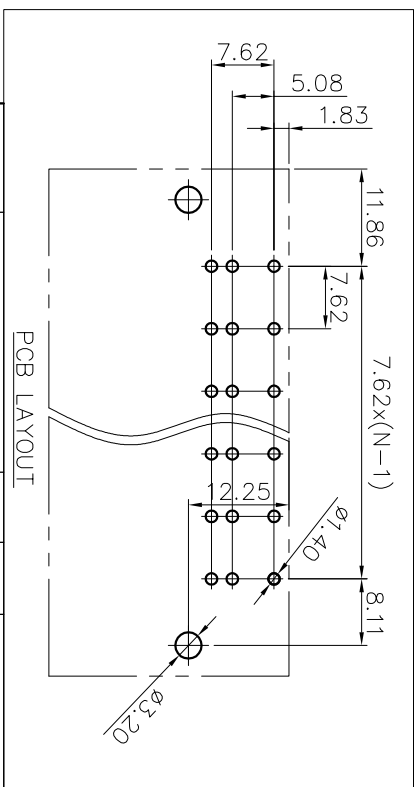

**NOTES2:**

- 1. Dimension shall be interpreted per ASME Y14.5-2009
- 2. Pitch : 7.62mm, Poles : N=02~12P
- 3. Operating temperature : -40°C~+105°C
- 4. Undimensioned tolerances:

Pitch range in mm	Nominal dimension range in mm			-	D
	Over	TO	Under		
6	TO	30	TO	60	TO
10	TO	30	TO	100	TO
24	TO	30	TO	100	TO
30	TO	60	TO	150	TO
60	TO	60	TO	150	TO
100	TO	60	TO	150	TO
150	TO	60	TO	150	TO

5. RoHS Compliance

**Ordering Information**

**JL5EDGRHM-762 XX G 0 1**

Pitch 762=7.62PH  
 No. of pins 2P, 3P, 4P~12P  
 Housing Color B=Black, G=Green, U=Blue, R=Red, V=White, Y=Yellow, D=Orange, E=Grey  
 Packing 0=Pe, bag, T=Tube, A=Tray

REVISION RECORD			
REV	ECN	DESCRIPTION	DATE
A0		NEW	20.12.02

DRAW	SHUANGPING ZHENG		SCALE	FIT	PART NO.	JL5EDGRHM-762XXG01
	UNIT	mm				
CHECK	LICHAD LIU		SIZE	SHEET	TITLE:	JL5EDGRHM-762-XXP 插拔式公座/带耳/绿色/弯脚
	APPROVE	YONGLIANG GAO				