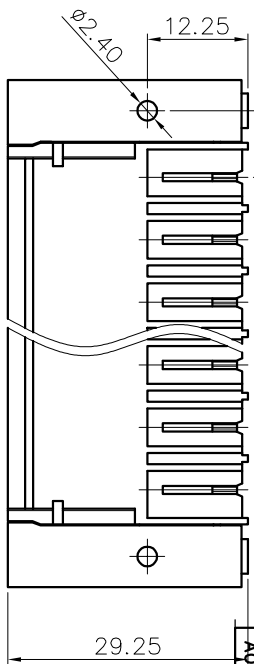

**NOTES2:**

- 1. Dimension shall be interpreted per ASME Y14.5-2009
- 2. Pitch : 7.62mm, Poles : N=02~12P
- 3. Operating temperature : -40°C~+105°C
- 4. Undimensioned tolerances:

Pitch range in mm	Nominal dimension range in mm			-	D
	Over	TO	Under		
6	TO	30	TO	60	TO
10	TO	30	TO	100	TO
24	TO	30	TO	100	TO
30	TO	60	TO	150	TO
60	TO	60	TO	150	TO
100	TO	60	TO	150	TO
150	TO	60	TO	150	TO

5. RoHS Compliance

**Ordering Information**

**JL5EDGRHM-762 XX G 0 1**

Pitch 762=7.62PH  
 No. of pins 2P, 3P, 4P~12P  
 Housing Color B=Black, G=Green, U=Blue, R=Red, V=White, Y=Yellow, D=Orange, E=Grey  
 Packing 0=Pe, bag, T=Tube, A=Tray

REVISION RECORD			
REV	ECN	DESCRIPTION	DATE
A0		NEW	20.12.02

DRAW	SHUANGPING ZHENG		SCALE	FIT	PART NO.	JL5EDGRHM-762XXG01
	UNIT	mm				
CHECK	LICHAD LIU		SIZE	SHEET	TITLE:	JL5EDGRHM-762-XXP 插拔式公座/带耳/绿色/弯脚
	APPROVE	YONGLIANG GAO				