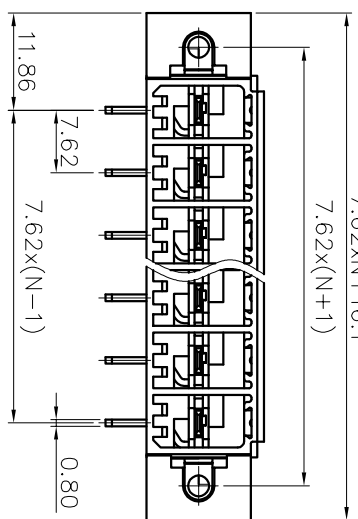

**NOTES2:**

- 1. Dimension shall be interpreted per ASME Y14.5-2009
- 2. Pitch : 7.62mm, Poles : N=02~12P
- 3. Operating temperature : -40°C~+105°C
- 4. Undimensioned tolerances:

Pitch range in mm	Nominal dimension range in mm			-	D
	Over	TO	Under		
6	TO	30	TO	60	TO
10	TO	30	TO	100	TO
24	TO	30	TO	100	TO
30	TO	60	TO	150	TO
60	TO	60	TO	150	TO
100	TO	60	TO	150	TO
150	TO	60	TO	150	TO

5. RoHS Compliance

**Ordering Information**

**JL5EDGRHM-762 XX G 0 1**

Pitch 762=7.62PH  
 No. of pins 2P, 3P, 4P~12P  
 Housing Color B=Black, G=Green, U=Blue, R=Red, V=White, Y=Yellow, D=Orange, E=Grey  
 Packing 0=Pe, bag, T=Tube, A=Tray

REVISION RECORD			
REV	ECN	DESCRIPTION	DATE
A0		NEW	20.12.02

DRAW	SHUANGPING ZHENG		SCALE	FIT	PART NO.	JL5EDGRHM-762XXG01
	UNIT	mm				
CHECK	LICHAD LIU		SIZE	SHEET	TITLE:	JL5EDGRHM-762-XXP 插拔式公座/带耳/绿色/弯脚
	APPROVE	YONGLIANG GAO				