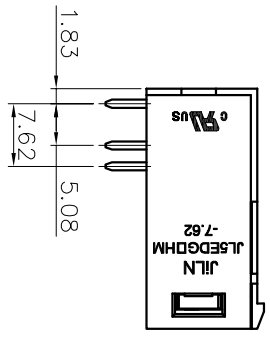

**NOTES2:**

- 1. Dimension shall be interpreted per ASME Y14.5-2009
- 2. Pitch : 7.62mm, Poles : N=02~12P
- 3. Operating temperature : -40°C~+105°C
- 4. Undimensioned tolerances:

Pitch range in mm	Nominal dimension range in mm			-	D
	Over	TO	Under		
6	TO	30	TO	60	TO
10	TO	30	TO	100	TO
24	TO	30	TO	100	TO
30	TO	60	TO	150	TO
60	TO	60	TO	150	TO
100	TO	60	TO	150	TO
150	TO	60	TO	150	TO

5. RoHS Compliance

**Ordering Information**

**JL5EDGRHM-762 XX G 0 1**

Pitch 762=7.62PH  
 No. of pins 2P, 3P, 4P~12P  
 Housing Color B=Black, G=Green, U=Blue, R=Red, V=White, Y=Yellow, D=Orange, E=Grey  
 Packing 0=Pe, bag, T=Tube, A=Tray

REVISION RECORD			
REV	ECN	DESCRIPTION	DATE
A0		NEW	20.12.02

DRAW	SHUANGPING ZHENG		SCALE	FIT	PART NO.	JL5EDGRHM-762XXG01
	UNIT	mm				
CHECK	LICHAD LIU		SIZE	SHEET	TITLE:	JL5EDGRHM-762-XXP 插拔式公座/带耳/绿色/弯脚
	APPROVE	YONGLIANG GAO				