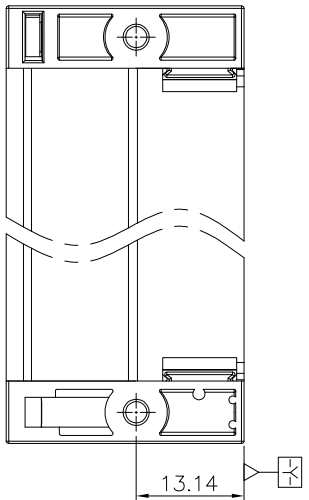

NOTES2:

- 1. Dimension shall be interpreted per ASME Y14.5-2009
- 2. Pitch : 7.62mm, Poles : N=02~12P
- 3. Operating temperature: -30°C~+120°C
- 4. Undimensioned tolerances:

Pitch range in mm		Nominal dimension range in mm			
Over	TO	Over	TO	Over	TO
6	10	30	60	100	150
10	24	30	60	100	150
		±0.15/±0.20		±0.30/±0.50/±0.70/±1.00/±1.30	
				±2°	

5. RoHS Compliance

Ordering Information
JL5EDGRM-762 XX G 0 1

Pitch 762=7.62mm
No. of pins 2P, 3P, 4P, 12P
Housing Color
P=Black
B=Green
U=Blue
R=Red
W=White
Y=Yellow
D=Orange
E=Grey

Packing
0=Pe bag
T=Tube
A=Tray

4	Nut	Steel	M3/Zn Plated
3	Pin header	Copper	Sn Plated
2	Housing 2	PBT	UL94V-0
1	Housing 1	PBT	UL94V-0

DRAW	SHUANGPING ZHENG
CHECK	LICHAD LIU
APPROVE	YONGLIANG GAO

SCALE	FIT
UNIT	mm
SIZE	A4
SHEET	1/1
PRD	