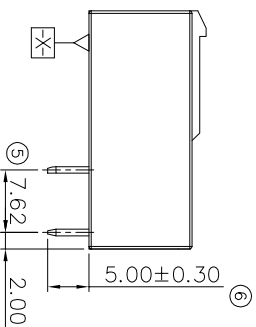

NOTES2:

- 1. Dimension shall be interpreted per ASME Y14.5-2009
- 2. Pitch : 7.62mm, Poles : N=02~12P
- 3. Operating temperature: -30°C~+120°C
- 4. Undimensioned tolerances:

Pitch range in mm		Nominal dimension range in mm			
Over	TO	Over	TO	Over	TO
6	10	30	60	100	150
10	24	30	60	100	150
		±0.15/±0.20		±0.30/±0.50/±0.70/±1.00/±1.30	
				±2°	

5. RoHS Compliance

Ordering Information
JL5EDGRM-762 XX G 0 1

Pitch 762=7.62mm
No. of pins 2P, 3P, 4P, 12P
Housing Color
P=Black
B=Green
U=Blue
R=Red
W=White
Y=Yellow
D=Orange
E=Grey

Packing
0=Pe bag
T=Tube
A=Tray

4	Nut	Steel	M3/Zn Plated
3	Pin header	Copper	Sn Plated
2	Housing 2	PBT	UL94V-0
1	Housing 1	PBT	UL94V-0

DRAW	SHUANGPING ZHENG
CHECK	LICHAD LIU
APPROVE	YONGLIANG GAO

SCALE	FIT
UNIT	mm
SIZE	A4
SHEET	1/1
PRD	