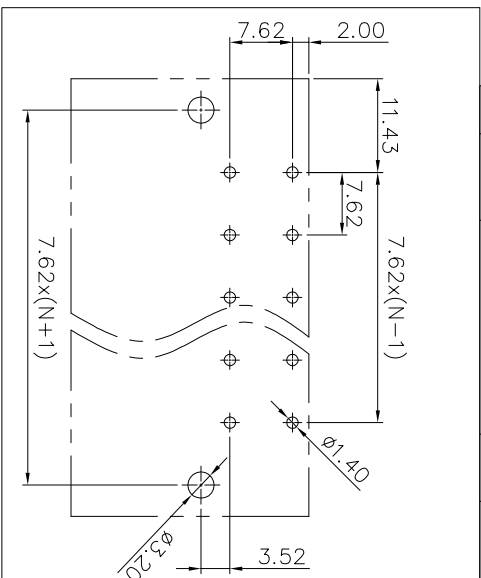

NOTES2:

- 1. Dimension shall be interpreted per ASME Y14.5-2009
- 2. Pitch : 7.62mm, Poles : N=02~12P
- 3. Operating temperature: -30°C~+120°C
- 4. Undimensioned tolerances:

Pitch range in mm		Nominal dimension range in mm			
Over	TO	Over	TO	Over	TO
6	10	30	60	100	150
10	24	30	60	100	150
		±0.15/±0.20		±0.30/±0.50/±0.70/±1.00/±1.30	
				±2°	

5. RoHS Compliance

Ordering Information
JL5EDGRM-762 XX G 0 1

Pitch 762=7.62mm
No. of pins 2P, 3P, 4P, 12P
Housing Color
P=Black
B=Green
U=Blue
R=Red
W=White
Y=Yellow
D=Orange
E=Grey

Packing
0=Pe bag
T=Tube
A=Tray

4	Nut	Steel	M3/Zn Plated
3	Pin header	Copper	Sn Plated
2	Housing 2	PBT	UL94V-0
1	Housing 1	PBT	UL94V-0

DRAW	SHUANGPING ZHENG
CHECK	LICHAD LIU
APPROVE	YONGLIANG GAO

SCALE	FIT
UNIT	mm
SIZE	A4
SHEET	1/1
PRD	