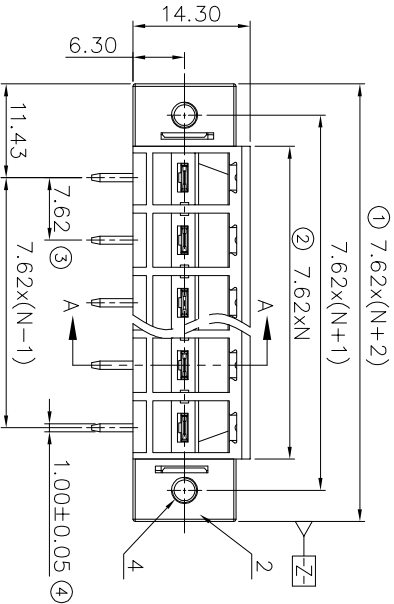

NOTES2:

- 1. Dimension shall be interpreted per ASME Y14.5-2009
- 2. Pitch : 7.62mm, Poles : N=02~12P
- 3. Operating temperature: -30°C~+120°C
- 4. Undimensioned tolerances:

Pitch range in mm		Nominal dimension range in mm			
Over	TO	Over	TO	Over	TO
6	10	30	60	100	150
10	24	30	60	100	150
		±0.15/±0.20		±0.30/±0.50/±0.70/±1.00/±1.30	
				±2°	

5. RoHS Compliance

Ordering Information
JL5EDGRM-762 XX G 0 1

Pitch 762=7.62mm
No. of pins 2P, 3P, 4P, 12P
Housing Color
P=Black
B=Green
U=Blue
R=Red
W=White
Y=Yellow
D=Orange
E=Grey

Packing
0=Pe bag
T=Tube
A=Tray

4	Nut	Steel	M3/Zn Plated
3	Pin header	Copper	Sn Plated
2	Housing 2	PBT	UL94V-0
1	Housing 1	PBT	UL94V-0

DRAW	SHUANGPING ZHENG
CHECK	LICHAD LIU
APPROVE	YONGLIANG GAO

SCALE	FIT
UNIT	mm
SIZE	A4
SHEET	1/1
PRD	