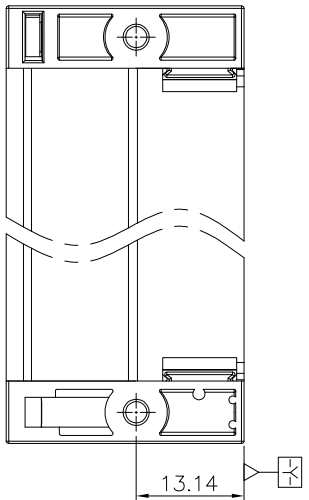

NOTES2:

- 1. Dimension shall be interpreted per ASME Y14.5-2009
- 2. Pitch : 7.62mm, Poles : N=02~12P
- 3. Operating temperature: -30°C~+120°C
- 4. Undimensioned tolerances:

Pitch range in mm		Nominal dimension range in mm			
Over	Under	Over	Under	Over	Under
6	10	30	60	100	150
TO	TO	TO	TO	TO	TO
6	10	24	30	60	100
TO	TO	TO	TO	TO	TO
		±0.15/±0.20		±0.30/±0.50/±0.70/±1.00/±1.30	
				±2°	

5. RoHS Compliance

Ordering Information  
JL5EDGRM-762 XX G 0 1

Pitch 762=7.62mm No. of pins 2P, 3P, 4P-12P Housing Color Packing  
 P=Black 0=Fe bag  
 U=Blue U=Tube  
 R=Red  
 W=White  
 Y=Yellow  
 D=Orange  
 E=Grey  
 A=Tray

4	Nut	Steel	M3/Zn Plated
3	Pin header	Copper	Sn Plated
2	Housing 2	PBT	UL94V-0
1	Housing 1	PBT	UL94V-0

DRAW	SHUANGPING ZHENG
CHECK	LICHAD LIU
APPROVE	YONGLIANG GAO

SCALE	FIT
UNIT	mm
SIZE	A4
SHEET	1/1
PRD	