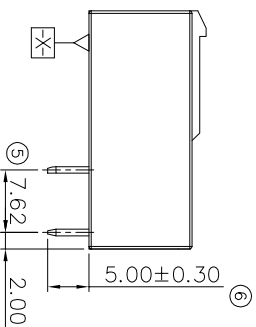

NOTES2:

- 1. Dimension shall be interpreted per ASME Y14.5-2009
- 2. Pitch : 7.62mm, Poles : N=02~12P
- 3. Operating temperature: -30°C~+120°C
- 4. Undimensioned tolerances:

Pitch range in mm		Nominal dimension range in mm			
Over	Under	Over	Under	Over	Under
6	10	30	60	100	150
TO	TO	TO	TO	TO	TO
6	10	24	30	60	100
TO	TO	TO	TO	TO	TO
		±0.15/±0.20		±0.30/±0.50/±0.70/±1.00/±1.30	
				±2°	

5. RoHS Compliance

Ordering Information  
JL5EDGRM-762 XX G 0 1

Pitch 762=7.62mm No. of pins 2P, 3P, 4P-12P Housing Color Packing  
 P=Black 0=Fe bag  
 U=Blue U=Tube  
 R=Red  
 W=White  
 Y=Yellow  
 D=Orange  
 E=Grey  
 A=Tray

4	Nut	Steel	M3/Zn Plated
3	Pin header	Copper	Sn Plated
2	Housing 2	PBT	UL94V-0
1	Housing 1	PBT	UL94V-0

DRAW	SHUANGPING ZHENG
CHECK	LICHAD LIU
APPROVE	YONGLIANG GAO

SCALE	FIT
UNIT	mm
SIZE	A4
SHEET	1/1
PRD	