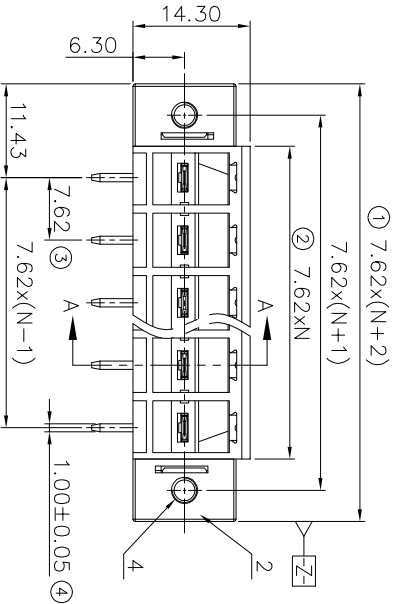

NOTES2:

- 1. Dimension shall be interpreted per ASME Y14.5-2009
- 2. Pitch : 7.62mm, Poles : N=02~12P
- 3. Operating temperature: -30°C~+120°C
- 4. Undimensioned tolerances:

Pitch range in mm		Nominal dimension range in mm			
Over	Under	Over	Under	Over	Under
6	10	30	60	100	150
TO	TO	TO	TO	TO	TO
6	10	24	30	60	100
TO	TO	TO	TO	TO	TO
		±0.15/±0.20		±0.30/±0.50/±0.70/±1.00/±1.30	
				±2°	

5. RoHS Compliance

Ordering Information  
JL5EDGRM-762 XX G 0 1

Pitch 762=7.62mm No. of pins 2P, 3P, 4P-12P Housing Color Packing  
 P=Black 0=Fe bag  
 U=Blue U=Tube  
 R=Red  
 W=White  
 Y=Yellow  
 D=Orange  
 E=Grey  
 A=Tray

4	Nut	Steel	M3/Zn Plated
3	Pin header	Copper	Sn Plated
2	Housing 2	PBT	UL94V-0
1	Housing 1	PBT	UL94V-0

DRAW	SHUANGPING ZHENG
CHECK	LICHAD LIU
APPROVE	YONGLIANG GAO

SCALE	FIT
UNIT	mm
SIZE	A4
SHEET	1/1
PRD	