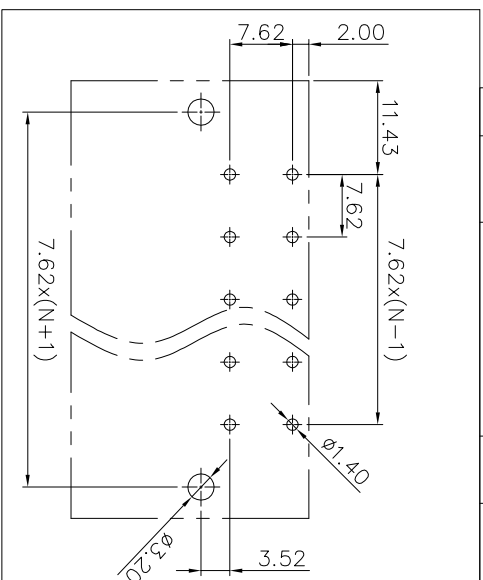

NOTES2:

- 1. Dimension shall be interpreted per ASME Y14.5-2009
- 2. Pitch : 7.62mm, Poles : N=02~12P
- 3. Operating temperature: -30°C~+120°C
- 4. Undimensioned tolerances:

Pitch range in mm		Nominal dimension range in mm			
Over	Under	Over	Under	Over	Under
6	10	30	60	100	150
TO	TO	TO	TO	TO	TO
6	10	24	30	60	100
TO	TO	TO	TO	TO	TO
		±0.15/±0.20		±0.30/±0.50/±0.70/±1.00/±1.30	
				±2°	

5. RoHS Compliance

Ordering Information  
JL5EDGRM-762 XX G 0 1

Pitch 762=7.62mm No. of pins 2P, 3P, 4P-12P Housing Color Packing  
 P=Black 0=Fe bag  
 U=Blue U=Tube  
 R=Red  
 W=White  
 Y=Yellow  
 D=Orange  
 E=Grey  
 A=Tray

4	Nut	Steel	M3/Zn Plated
3	Pin header	Copper	Sn Plated
2	Housing 2	PBT	UL94V-0
1	Housing 1	PBT	UL94V-0

DRAW	SHUANGPING ZHENG
CHECK	LICHAD LIU
APPROVE	YONGLIANG GAO

SCALE	FIT
UNIT	mm
SIZE	A4
SHEET	1/1
PRD	