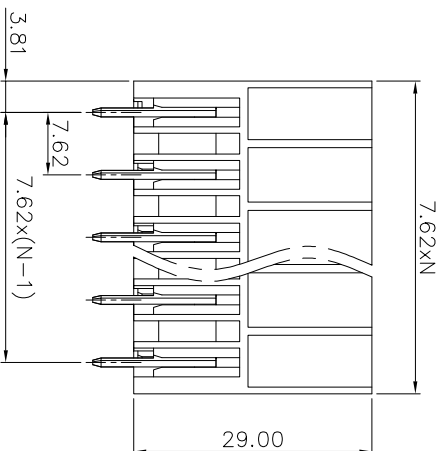

NOTES2:

1. Dimension shall be interpreted per ASME Y14.5-2009
2. Pitch : 7.62mm, Poles : N=02~12P
3. Operating temperature: -30°C~+120°C
4. Undimensioned tolerances:

Pitch range in mm	Nominal dimension range in mm		Pitch range in mm	Nominal dimension range in mm	
	Over	Under		Over	Under
TO 6	TO 10	TO 30	TO 60	TO 100	TO 150
6	10	24	30	60	100
				100	150
					±2°

5. RoHS Compliance

Ordering Information

JL5EDGVC-762 XX G 0 1

Pitch 762=7.62PH No.of pins 2P,3P,4P-12P Housing Color B=Black G=Green U=Blue R=Red W=White Y=Yellow D=Orange E=Grey Packing 0=Pe Bag T=Tube A=Tray

2	Pin header	Copper	Sn Plated
1	Housing	PBT	UL94V-0
ITEM	NAME OF PART	MATERIAL	NOTES

SCALE	FIT
UNIT	mm
SIZE	A4
SHEET	1/1
PRD	

X-ON Electronics

Largest Supplier of Electrical and Electronic Components

Click to view similar products for [Pluggable Terminal Blocks](#) category: