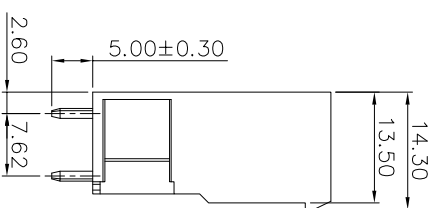

NOTES1:

UL Standard

1. Rated voltage/current : 300V / 30A
2. Withstanding voltage : AC1600V/1Min.

IEC Standard

1. Pollution degree	2
Overvoltage category	III
Rate impulse voltage(KV)	4KV
Rate voltage(V)	400V
Rate current(A)	32A

NOTES2:

1. Dimension shall be interpreted per ASME Y14.5-2009
2. Pitch : 7.62mm, Poles : N=02~12P
3. Operating temperature: -30°C~+120°C
4. Undimensioned tolerances:

Pitch range in mm	Nominal dimension range in mm		Pitch range in mm	Nominal dimension range in mm	
	Over	Under		Over	Under
TO 6	TO 10	TO 30	TO 60	TO 100	TO 150
6	10	24	30	60	100
				100	150
					±2°

5. RoHS Compliance