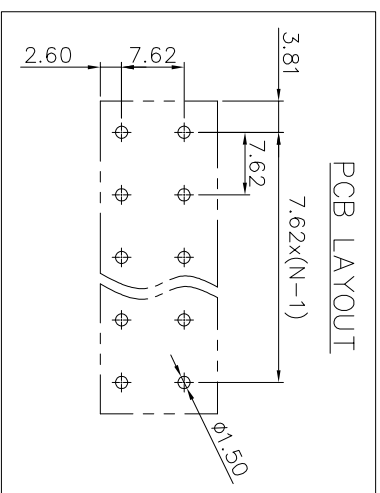

NOTES2:

1. Dimension shall be interpreted per ASME Y14.5-2009
2. Pitch : 7.62mm, Poles : N=02~12P
3. Operating temperature: -30°C~+120°C
4. Undimensioned tolerances:

Pitch range in mm	Nominal dimension range in mm		Pitch range in mm	Nominal dimension range in mm	
	Over	Under		Over	Under
TO 6	TO 10	TO 30	TO 60	TO 100	TO 150
6	10	24	30	60	100
				100	150
					±2°

5. RoHS Compliance

Ordering Information

JL5EDGVC-762 XX G 0 1

Pitch 762=7.62PH No.of pins 2P,3P,4P-12P Housing Color B=Black G=Green U=Blue R=Red W=White Y=Yellow D=Orange E=Grey Packing 0=Pe Bag T=Tube A=Tray

2	Pin header	Copper	Sn Plated
1	Housing	PBT	UL94V-0
ITEM	NAME OF PART	MATERIAL	NOTES

SCALE	FIT
UNIT	mm
SIZE	A4
SHEET	1/1
PRD	

X-ON Electronics

Largest Supplier of Electrical and Electronic Components

Click to view similar products for [Pluggable Terminal Blocks](#) category: