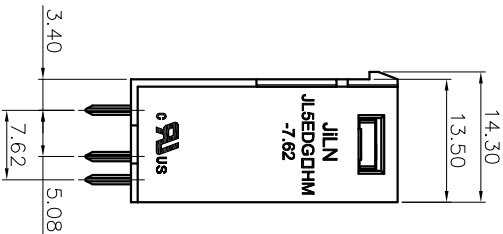

NOTES2:

1. Dimension shall be interpreted per ASME Y14.5-2009
2. Pitch : 7.62mm, Poles : N=02~12P
3. Operating temperature: -40°C~+105°C
4. Undimensioned tolerances:

Pitch range	in	Nominal dimension range in mm	Tolerances	
			-	+
TO	6	TO	0.1	/10
	10	TO		
6	10	24	30	60
	24	30	60	100
±0.15	±0.20	±0.30	±0.50	±0.70
	±0.30	±0.50	±1.00	±1.30
				±2°

5. RoHS Compliance

Ordering Information

JL5EDGVHM-762 XX G 0 1

PCB LAYOUT

REVISION RECORD				
REV	ECN	DESCRIPTION	DRFT	DATE
A0		NEW		20.12.02

jiLN 东莞市锦凌电子有限公司
DONGGUAN JINLING ELECTRONIC CO., LTD

DRAW	SHUANGPING ZHENG	SCALE	FIT
CHECK	LICHAD LIU	UNIT	mm
APPROVE	YONGLIANG GAO	SIZE	A4
		SHEET	1/1
		PRDJ	
PART NO.		JL5EDGVHM-762XXG01	TITLE:
		JL5EDGVHM-762-XXP	插拔式公座/带耳/绿色/直脚