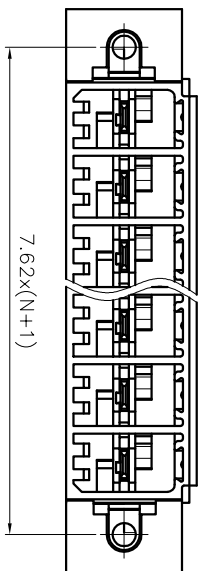

NOTES2:

1. Dimension shall be interpreted per ASME Y14.5-2009
2. Pitch : 7.62mm, Poles : N=02~12P
3. Operating temperature: -40°C~+105°C
4. Undimensioned tolerances:

Pitch range	in	Nominal dimension range in mm	Tolerances	
			-	+
TO	6	TO	0.1	/10
	10	TO		
6	10	24	30	60
	24	30	60	100
±0.15	±0.20	±0.30	±0.50	±0.70
	±0.30	±0.50	±1.00	±1.30
				±2°

5. RoHS Compliance

Ordering Information

JL5EDGVHM-762 XX G 0 1

PCB LAYOUT

REVISION RECORD				
REV	ECN	DESCRIPTION	DRFT	DATE
A0		NEW		20.12.02

jiLN 东莞市锦凌电子有限公司
DONGGUAN JINLING ELECTRONIC CO., LTD

DRAW	SHUANGPING ZHENG	SCALE	FIT
CHECK	LICHAD LIU	UNIT	mm
APPROVE	YONGLIANG GAO	SIZE	A4
		SHEET	1/1
		PRDJ	
PART NO.		JL5EDGVHM-762XXG01	TITLE:
		JL5EDGVHM-762-XXP	插拔式公座/带耳/绿色/直脚