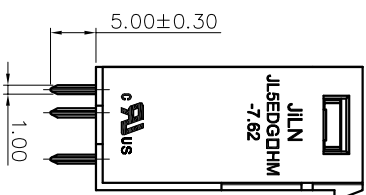

NOTES1:

- UL Standard
1. Rated voltage/current : 300V / 41A
2. Withstanding voltage : AC1600V/1Min.

IEC Standard

Pollution degree	2	2	3
Overvoltage category	II	III	III
Rate impulse voltage(KV)	6KV	6KV	6KV
Rate voltage(V)	1000V	630V	630V
Rate current(A)	41A		

NOTES2:

1. Dimension shall be interpreted per ASME Y14.5-2009
2. Pitch : 7.62mm, Poles : N=02~12P
3. Operating temperature: -40°C~+105°C
4. Undimensioned tolerances:

Pitch range	in	Nominal dimension range in mm	Tolerances	
			-	+
TO	6	TO	0.1	/10
	10	TO		
6	10	24	30	60
	24	30	60	100
±0.15	±0.20	±0.30	±0.50	±0.70
	±0.30	±0.50	±1.00	±1.30
				±2°

5. RoHS Compliance

Ordering Information

JL5EDGVHM-762 XX G 0 1

PCB LAYOUT

REVISION RECORD				
REV	ECN	DESCRIPTION	DRFT	DATE
A0		NEW		20.12.02

jiLN 东莞市锦凌电子有限公司
DONGGUAN JINLING ELECTRONIC CO., LTD

DRAW	SHUANGPING ZHENG	SCALE	FIT
CHECK	LICHAD LIU	UNIT	mm
APPROVE	YONGLIANG GAO	SIZE	A4
		SHEET	1/1
		PRDJ	
PART NO.		JL5EDGVHM-762XXG01	TITLE:
		JL5EDGVHM-762-XXP	插拔式公座/带耳/绿色/直脚