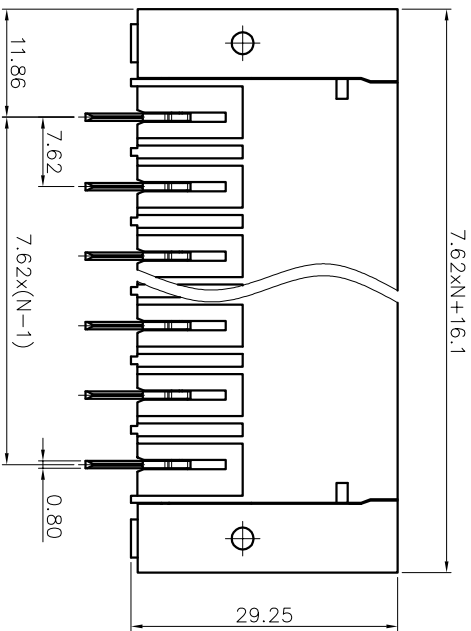

NOTES2:

1. Dimension shall be interpreted per ASME Y14.5-2009
2. Pitch : 7.62mm, Poles : N=02~12P
3. Operating temperature: -40°C~+105°C
4. Undimensioned tolerances:

Pitch range	in	Nominal dimension range in mm	Tolerances	
			-	+
TO	6	TO	0.1	/10
	10	TO		
6	10	24	30	60
	24	30	60	100
±0.15	±0.20	±0.30	±0.50	±0.70
	±0.30	±0.50	±1.00	±1.30
				±2°

5. RoHS Compliance

Ordering Information

JL5EDGVHM-762 XX G 0 1

PCB LAYOUT

REVISION RECORD				
REV	ECN	DESCRIPTION	DRFT	DATE
A0		NEW		20.12.02

jiLN 东莞市锦凌电子有限公司
DONGGUAN JINLING ELECTRONIC CO., LTD

DRAW	SHUANGPING ZHENG	SCALE	FIT
CHECK	LICHAD LIU	UNIT	mm
APPROVE	YONGLIANG GAO	SIZE	A4
		SHEET	1/1
		PRDJ	
PART NO.		JL5EDGVHM-762XXG01	TITLE:
		JL5EDGVHM-762-XXP	插拔式公座/带耳/绿色/直脚