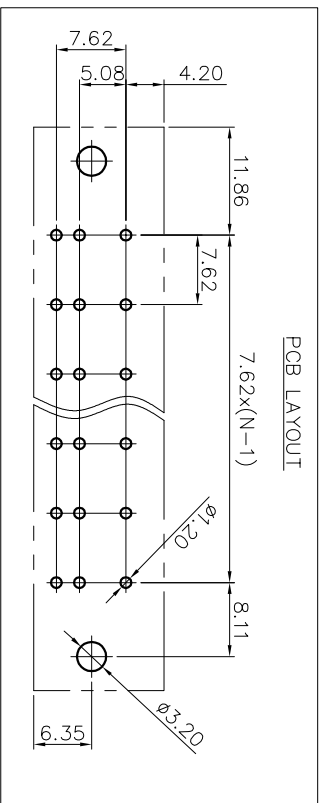

NOTES2:

1. Dimension shall be interpreted per ASME Y14.5-2009
2. Pitch : 7.62mm, Poles : N=02~12P
3. Operating temperature: -40°C~+105°C
4. Undimensioned tolerances:

Pitch range	in	Nominal dimension range in mm	Tolerances	
			-	+
TO	6	TO	0.1	/10
	10	TO		
6	10	24	30	60
	24	30	60	100
±0.15	±0.20	±0.30	±0.50	±0.70
	±0.30	±0.50	±1.00	±1.30
				±2°

5. RoHS Compliance

Ordering Information

JL5EDGVHM-762 XX G 0 1

PCB LAYOUT

REVISION RECORD				
REV	ECN	DESCRIPTION	DRFT	DATE
A0		NEW		20.12.02

jiLN 东莞市锦凌电子有限公司
DONGGUAN JINLING ELECTRONIC CO., LTD

DRAW	SHUANGPING ZHENG	SCALE	FIT
CHECK	LICHAD LIU	UNIT	mm
APPROVE	YONGLIANG GAO	SIZE	A4
		SHEET	1/1
		PRDJ	
PART NO.		JL5EDGVHM-762XXG01	TITLE:
		JL5EDGVHM-762-XXP	插拔式公座/带耳/绿色/直脚