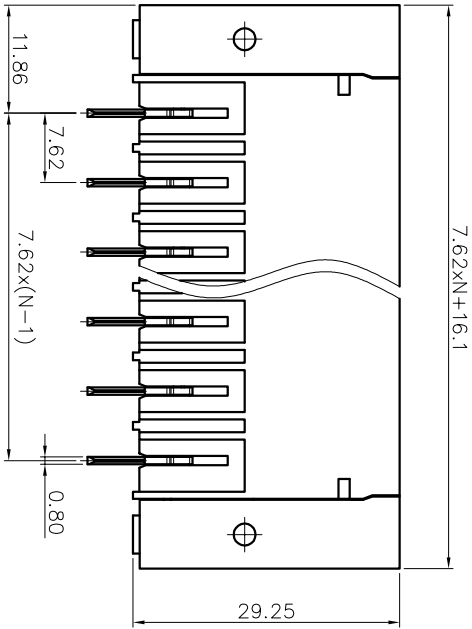

NOTES2:

1. Dimension shall be interpreted per ASME Y14.5-2009
 2. Pitch : 7.62mm, Poles : N=02~12P
 3. Operating temperature: -40°C~+105°C
 4. Undimensioned tolerances:

Pitch range in mm	Nominal dimension range in mm						—	∩	△
Over 6	Over 10	Over 30	Over 60	Over 100	Over 150				
TO 6	TO 10	TO 30	TO 60	TO 100	TO 150	0.1/10			
6	10	24	30	60	100	150	∠		
±0.15 ±0.20 ±0.30 ±0.30 ±0.50 ±0.70 ±1.00						±1.30	±2°		

5. RoHS Compliance

Ordering Information

JL5EDGVHM-762 XX G 0 1

REVISION RECORD				
REV	ECN	DESCRIPTION	DRFT	DATE
A0		NEW		20.12.02

DRAW	SHUANGPING ZHENG
CHECK	LICHAD LIU
APPROVE	YONGLIANG GAO

SCALE	FIT
UNIT	mm
SIZE	A4
SHEET	1/1
PROJ	