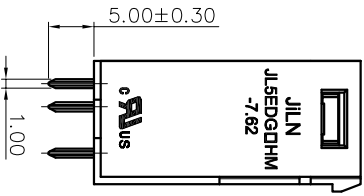

NOTES2:

1. Dimension shall be interpreted per ASME Y14.5-2009
 2. Pitch : 7.62mm, Poles : N=02~12P
 3. Operating temperature: -40°C~+105°C
 4. Undimensioned tolerances:

Pitch range in mm	Nominal dimension range in mm						—	∩	△
Over 6	Over 10	Over 30	Over 60	Over 100	Over 150				
TO 6	TO 10	TO 30	TO 60	TO 100	TO 150	0.1/10			
6	10	24	30	60	100	150	∠		
±0.15 ±0.20 ±0.30 ±0.30 ±0.50 ±0.70 ±1.00						±1.30	±2°		

5. RoHS Compliance

Ordering Information

JL5EDGVHM-762 XX G 0 1

REVISION RECORD				
REV	ECN	DESCRIPTION	DRFT	DATE
A0		NEW		20.12.02

DRAW	SHUANGPING ZHENG
CHECK	LICHAD LIU
APPROVE	YONGLIANG GAO

SCALE	FIT
UNIT	mm
SIZE	A4
SHEET	1/1
PROJ	