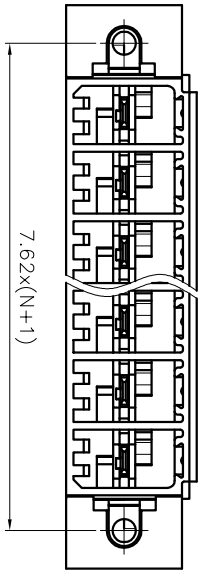

NOTES2:

1. Dimension shall be interpreted per ASME Y14.5-2009
 2. Pitch : 7.62mm, Poles : N=02~12P
 3. Operating temperature: -40°C~+105°C
 4. Undimensioned tolerances:

Pitch range in mm	Nominal dimension range in mm						—	∩	△
Over 6	Over 10	Over 30	Over 60	Over 100	Over 150				
TO 6	TO 10	TO 30	TO 60	TO 100	TO 150	0.1/10			
6	10	24	30	60	100	150	∠		
±0.15 ±0.20 ±0.30 ±0.30 ±0.50 ±0.70 ±1.00						±1.30	±2°		

5. RoHS Compliance

Ordering Information

JL5EDGVHM-762 XX G 0 1

REVISION RECORD				
REV	ECN	DESCRIPTION	DRFT	DATE
A0		NEW		20.12.02

DRAW	SHUANGPING ZHENG
CHECK	LICHAD LIU
APPROVE	YONGLIANG GAO

SCALE	FIT
UNIT	mm
SIZE	A4
SHEET	1/1
PROJ	