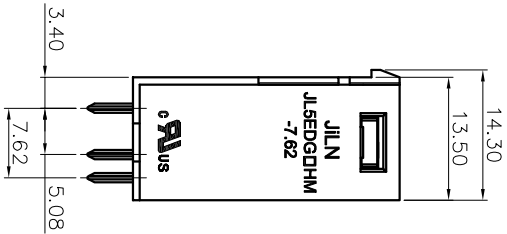

NOTES2:

1. Dimension shall be interpreted per ASME Y14.5-2009
 2. Pitch : 7.62mm, Poles : N=02~12P
 3. Operating temperature: -40°C~+105°C
 4. Undimensioned tolerances:

Pitch range in mm	Nominal dimension range in mm						—	∩	△
Over 6	Over 10	Over 30	Over 60	Over 100	Over 150				
TO 6	TO 10	TO 30	TO 60	TO 100	TO 150	0.1/10			
6	10	24	30	60	100	150	∠		
±0.15 ±0.20 ±0.30 ±0.30 ±0.50 ±0.70 ±1.00						±1.30	±2°		

5. RoHS Compliance

Ordering Information

JL5EDGVHM-762 XX G 0 1

REVISION RECORD				
REV	ECN	DESCRIPTION	DRFT	DATE
A0		NEW		20.12.02

DRAW	SHUANGPING ZHENG
CHECK	LICHAD LIU
APPROVE	YONGLIANG GAO

SCALE	FIT
UNIT	mm
SIZE	A4
SHEET	1/1
PROJ	