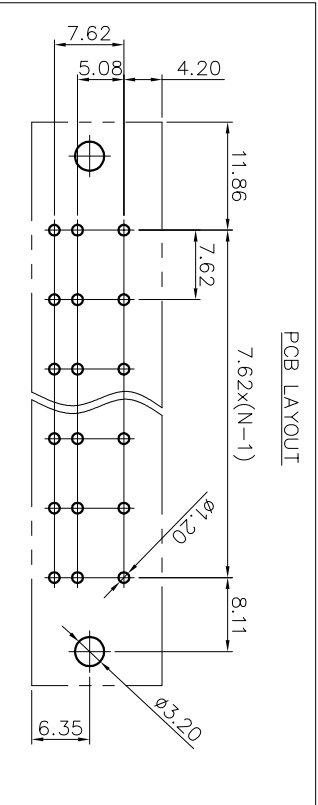

NOTES2:

1. Dimension shall be interpreted per ASME Y14.5-2009
 2. Pitch : 7.62mm, Poles : N=02~12P
 3. Operating temperature: -40°C~+105°C
 4. Undimensioned tolerances:

Pitch range in mm	Nominal dimension range in mm						—	∩	△
Over 6	Over 10	Over 30	Over 60	Over 100	Over 150				
TO 6	TO 10	TO 30	TO 60	TO 100	TO 150	0.1/10			
6	10	24	30	60	100	150	∠		
±0.15 ±0.20 ±0.30 ±0.30 ±0.50 ±0.70 ±1.00						±1.30	±2°		

5. RoHS Compliance

Ordering Information

JL5EDGVHM-762 XX G 0 1

REVISION RECORD				
REV	ECN	DESCRIPTION	DRFT	DATE
A0		NEW		20.12.02

DRAW	SHUANGPING ZHENG
CHECK	LICHAD LIU
APPROVE	YONGLIANG GAO

SCALE	FIT
UNIT	mm
SIZE	A4
SHEET	1/1
PROJ	