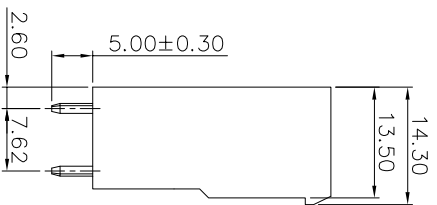

NOTES2:

1. Dimension shall be interpreted per ASME Y14.5-2009
2. Pitch : 7.62mm, Poles : N=02~12P
3. Operating temperature: -30°C~+120°C
4. Undimensioned tolerances:

Pitch range in mm		Nominal dimension range in mm		Pitch range in mm		Nominal dimension range in mm	
Over	TO	Over	TO	Over	TO	Over	TO
6	10	30	60	100	150	0.1/10	<
10	24	30	60	100	150	<	<
±0.15		±0.20		±0.30		±0.50	
±0.30		±0.50		±0.70		±1.00	
±1.30		±1.50		±1.70		±2.00	

5. RoHS Compliance

Ordering Information

JL5EDGVM-762 XX G 0 1

Pitch 762=7.62PH No.of pins 2P,3P,4P-12P
 Housing Color B=Black G=Green U=Blue R=Red W=White Y=Yellow D=Orange E=Grey
 Packing 0=Reel bag T=Tube A=Tray