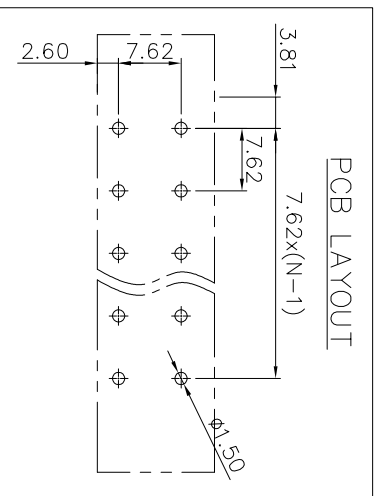

NOTES2:

1. Dimension shall be interpreted per ASME Y14.5-2009
2. Pitch : 7.62mm, Poles : N=02~12P
3. Operating temperature: -30°C~+120°C
4. Undimensioned tolerances:

Pitch range in mm		Nominal dimension range in mm		Pitch range in mm		Nominal dimension range in mm	
Over	TO	Over	TO	Over	TO	Over	TO
6	10	30	60	100	150	0.1/10	<
10	24	30	60	100	150	<	<
±0.15		±0.20		±0.30		±0.50	
±0.30		±0.50		±0.70		±1.00	
±1.30		±1.50		±1.70		±2.00	

5. RoHS Compliance

Ordering Information

JL5EDGVM-762 XX G 0 1

Pitch 762=7.62PH No.of pins 2P,3P,4P-12P
 Housing Color B=Black G=Green U=Blue R=Red W=White Y=Yellow D=Orange E=Grey
 Packing 0=Reel bag T=Tube A=Tray

REVISION RECORD				
REV	ECN	DESCRIPTION	DRFT	DATE
A0		NEW		20.12.02

DRAW	SHUANGPING ZHENG	SCALE	FIT	<p>JIN 东莞市锦凌电子有限公司 DONGGUAN JINLING ELECTRONIC CO., LTD</p>	
CHECK	LICHAD LIU	UNIT	mm		
APPROVE	YONGLIANG GAO	SIZE	A4		
		SHEET	1/1	PART NO.	JL5EDGVM-762XXG01
		PRD		TITLE:	JL5EDGVM-762-XXP 插拔式公座/绿色