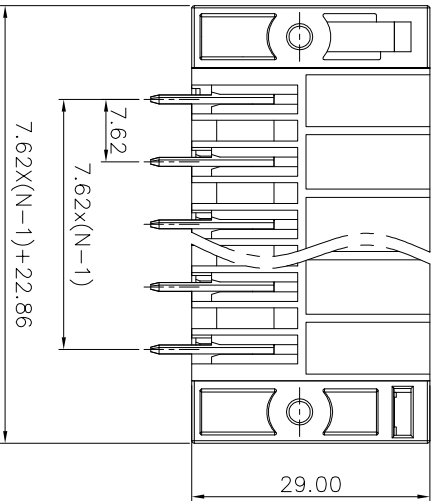

NOTES2:

1. Dimension shall be interpreted per ASME Y14.5-2009
2. Pitch : 7.62mm, Poles : N=02~12P
3. Operating temperature: -30°C~+120°C
4. Undimensioned tolerances:

Pitch range in mm		Nominal dimension range in mm		Pitch range in mm		Nominal dimension range in mm	
Over	TO	Over	TO	Over	TO	Over	TO
6	10	30	60	100	150	0.1/10	<
10	24	30	60	100	150	<	<
±0.15		±0.20		±0.30		±0.50	
±0.30		±0.50		±0.70		±1.00	
±1.30		±1.50		±1.70		±2.00	

5. RoHS Compliance

Ordering Information

JL5EDGVM-762 XX G 0 1

Pitch 762=7.62PH No.of pins 2P,3P,4P-12P
 Housing Color B=Black G=Green U=Blue R=Red W=White Y=Yellow D=Orange E=Grey
 Packing 0=Reel bag T=Tube A=Tray

REVISION RECORD				
REV	ECN	DESCRIPTION	DRFT	DATE
A0		NEW		20.12.02

DRAW	SHUANGPING ZHENG	SCALE	FIT	<p>JIN 东莞市锦凌电子有限公司 DONGGUAN JINLING ELECTRONIC CO., LTD</p>	
CHECK	LICHAD LIU	UNIT	mm		
APPROVE	YONGLIANG GAO	SIZE	A4		
		SHEET	1/1	PART NO.	JL5EDGVM-762XXG01
		PRD		TITLE:	JL5EDGVM-762-XXP 插拔式公座/绿色