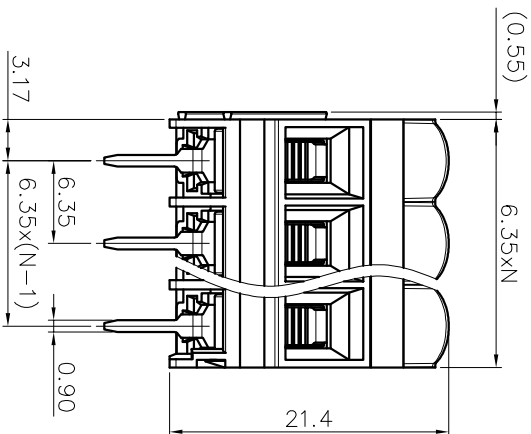

NOTES1:

- UL Standard
1. Rated voltage/current : 300V / 30A
2. Withstanding voltage : AC1600V/1Min.
3. Torque value : M3 , 4.43Lb.in
4. Wire range : 30~10AWG

IEC Standard

1. Pollution degree	2	2	3
Overvoltage category	II	III	III
Rate impulse voltage(kV)	6kV	6kV	6kV
Rate voltage(V)	1000V	630V	500V
Rate current(A)		32A	

2. Torque value : M3 , 0.5N·m
3. Wire range : 0.2~4.0mm²/6mm²(sol)

NOTES2:

1. Dimension shall be interpreted per ASME Y14.5-2009
2. Pitch : 6.35mm, Poles : N=02~24P
3. Stripping length : 8~9mm
4. Operating temperature: -40°C~+105°C
5. Undimensioned tolerances:

Pitch range in mm		Nominal dimension range in mm		Tolerance	
Over	6	Over	30	Over	0.1/10
TO	10	TO	60	TO	150
6	10	24	30	60	100
				100	150
				±0.15	±0.20
				±0.30	±0.30
				±0.50	±0.70
				±1.00	±1.30
					±2°

6. RoHS Compliance

Ordering Information

JL636S - 635 XX G 0 1

REVISION RECORD			
REV	ECN	DESCRIPTION	DRFT DATE
A		新发行	Z.S.P 22.6.24

DRAW	SHUANGPING ZHENG	SCALE	FIT	JIN 东莞市锦凌电子有限公司 DONGGUAN JINLING ELECTRONIC CO., LTD	
CHECK	LICHAD LIU	UNIT	mm		
APPROVE	YONGLIANG GAO	SIZE	A4		
		SHEET	1/1	PART NO.	JL636S-635XXG01
		PRD		TITLE:	JL636S-6.35-XXP螺钉式端子台/绿色