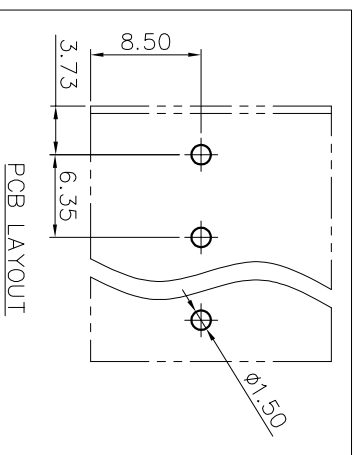

NOTES1:

- UL Standard
- 1. Rated voltage/current : 300V / 30A
- 2. Withstanding voltage : AC1600V/1Min.
- 3. Torque value : M3 , 4.43Lb.in
- 4. Wire range : 30~10AWG

IEC Standard

1. Pollution degree	2	2	3
Overvoltage category	II	III	III
Rate impulse voltage(kV)	6kV	6kV	6kV
Rate voltage(V)	1000V	630V	500V
Rate current(A)		32A	

- 2. Torque value : M3 , 0.5N·m
- 3. Wire range : 0.2~4.0mm<sup>2</sup>/6mm<sup>2</sup>(sol)

NOTES2:

- 1. Dimension shall be interpreted per ASME Y14.5-2009
- 2. Pitch : 6.35mm, Poles : N=02~24P
- 3. Stripping length : 8~9mm
- 4. Operating temperature: -40°C~+105°C
- 5. Undimensioned tolerances:

Pitch range in mm		Nominal dimension range in mm		Tolerance	
Over	6	Over	30	Over	0.1/10
TO	10	TO	60	TO	150
6	10	24	30	60	100
				100	150
				±0.15	±0.20
				±0.30	±0.30
				±0.50	±0.70
				±1.00	±1.30
					±2°

## Ordering Information

JL636S - 635 XX G 0 1

REVISION RECORD			
REV	ECN	DESCRIPTION	DRFT DATE
A		新发行	Z.S.P 22.6.24

DRAW	SHUANGPING ZHENG	SCALE	FIT	<p><b>JIN</b> 东莞市锦凌电子有限公司 DONGGUAN JINLING ELECTRONIC CO., LTD</p>	
CHECK	LICHAD LIU	UNIT	mm		
APPROVE	YONGLIANG GAO	SIZE	A4		
		SHEET	1/1	PART NO.	JL636S-635XXG01
		PRD		TITLE:	JL636S-6.35-XXP螺钉式端子台/绿色