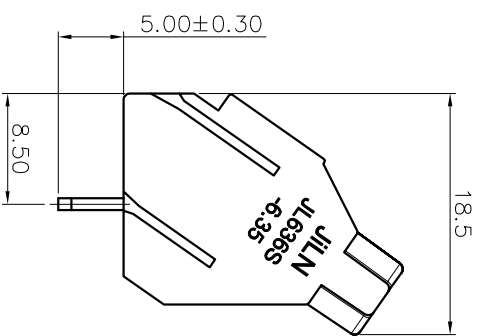

NOTES1:

- UL Standard
1. Rated voltage/current : 300V / 30A
2. Withstanding voltage : AC1600V/1Min.
3. Torque value : M3 , 4.43Lb.in
4. Wire range : 30~10AWG

IEC Standard

1. Pollution degree	2	2	3
Overvoltage category	II	III	III
Rate impulse voltage(kV)	6kV	6kV	6kV
Rate voltage(V)	1000V	630V	500V
Rate current(A)		32A	

2. Torque value : M3 , 0.5N·m
3. Wire range : 0.2~4.0mm²/6mm²(sol)

NOTES2:

1. Dimension shall be interpreted per ASME Y14.5-2009
2. Pitch : 6.35mm, Poles : N=02~24P
3. Stripping length : 8~9mm
4. Operating temperature: -40°C~+105°C
5. Undimensioned tolerances:

Pitch range in mm		Nominal dimension range in mm		Tolerance	
Over	6	Over	30	Over	0.1/10
TO	10	TO	60	TO	150
6	10	24	30	60	100
				100	150
				±0.15	±0.20
				±0.30	±0.30
				±0.50	±0.70
				±1.00	±1.30
					±2°

6. RoHS Compliance

Ordering Information

JL636S - 635 XX G 0 1

REVISION RECORD			
REV	ECN	DESCRIPTION	DRFT DATE
A		新发行	Z.S.P 22.6.24

DRAW	SHUANGPING ZHENG	SCALE	FIT	JIN 东莞市锦凌电子有限公司 DONGGUAN JINLING ELECTRONIC CO., LTD	
CHECK	LICHAD LIU	UNIT	mm		
APPROVE	YONGLIANG GAO	SIZE	A4		
		SHEET	1/1	PART NO.	JL636S-635XXG01
		PRD		TITLE:	JL636S-6.35-XXP螺钉式端子台/绿色