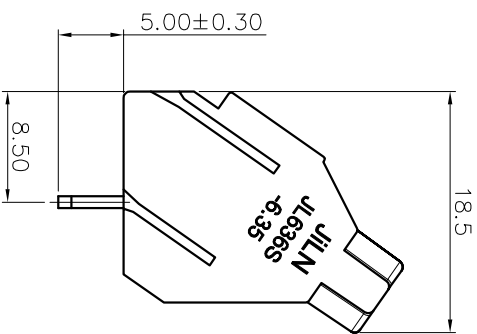

2. Torque value : M3 , 0.5N·m
3. Wire range : 0.2~4.0mm²/6mm²(sol)

NOTES2:

1. Dimension shall be interpreted per ASME Y14.5-2009
2. Pitch : 6.35mm, Poles : N=02~24P
3. Stripping length : 8~9mm
4. Operating temperature: -40°C~+105°C
5. Undimensioned tolerances:

Pitch range in mm		Nominal dimension range in mm		Tolerance	
Over	6	Over	30	Over	0.1/10
TO	10	TO	60	TO	150
6	10	24	30	60	100
				100	150
				±0.15	±0.20
				±0.30	±0.30
				±0.50	±0.70
				±1.00	±1.30
					±2°

6. RoHS Compliance

Ordering Information

JL636S - 635 XX G 0 1

DRAW	SHUANGPING ZHENG	SCALE	FIT	PART NO.	
CHECK	LICHAD LIU	UNIT	mm	JL636S-635XXG01	
APPROVE	YONGLIANG GAO	SIZE	A4	DONGGUAN JINLING ELECTRONIC CO., LTD	
		SHEET	1/1	TITLE:	
		PRD		JL636S-6.35-XXP螺钉式端子台/绿色	