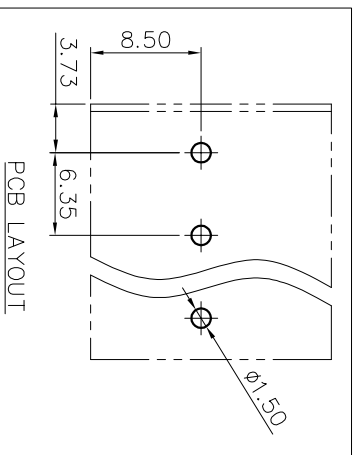

NOTES1:
UL Standard

1. Rated voltage/current : 300V / 30A
2. Withstanding voltage : AC1600V/1Min.
3. Torque value : M3 , 4.43Lb.in
4. Wire range : 30~10AWG

IEC Standard

1. Pollution degree	2	2	3
Overvoltage category	II	III	III
Rate impulse voltage(kV)	6kV	6kV	6kV
Rate voltage(V)	1000V	630V	500V
Rate current(A)		32A	

2. Torque value : M3 , 0.5N·m
3. Wire range : 0.2~4.0mm²/6mm²(sol)

NOTES2:

1. Dimension shall be interpreted per ASME Y14.5-2009
2. Pitch : 6.35mm, Poles : N=02~24P
3. Stripping length : 8~9mm
4. Operating temperature: -40°C~+105°C
5. Undimensioned tolerances:

Pitch range in mm		Nominal dimension range in mm		Tolerance	
Over	6	Over	30	Over	0.1/10
TO	10	TO	60	TO	150
6	10	24	30	60	100
				100	150
				±0.15	±0.20
				±0.30	±0.30
				±0.50	±0.70
				±1.00	±1.30
					±2°

6. RoHS Compliance

Ordering Information

JL636S - 635 XX G 0 1

DRAW	SHUANGPING ZHENG	SCALE	FIT	PART NO.	
CHECK	LICHAD LIU	UNIT	mm	JL636S-635XXG01	
APPROVE	YONGLIANG GAO	SIZE	A4	DONGGUAN JINLING ELECTRONIC CO., LTD	
		SHEET	1/1	TITLE:	
		PRD		JL636S-6.35-XXP螺钉式端子台/绿色	