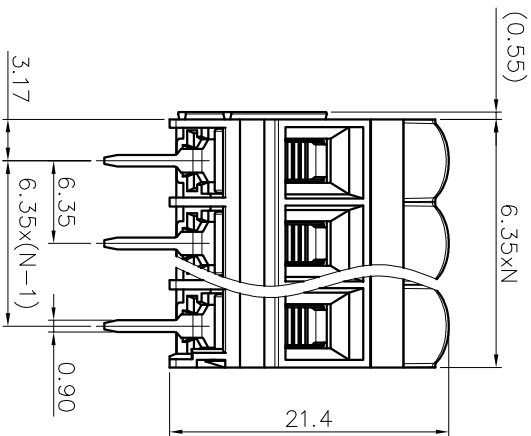

2. Torque value : M3 , 0.5N·m
3. Wire range : 0.2~4.0mm²/6mm²(sol)

NOTES2:

1. Dimension shall be interpreted per ASME Y14.5-2009
2. Pitch : 6.35mm, Poles : N=02~24P
3. Stripping length : 8~9mm
4. Operating temperature: -40°C~+105°C
5. Undimensioned tolerances:

Pitch range in mm		Nominal dimension range in mm		Tolerance	
Over	6	Over	30	Over	0.1/10
TO	10	TO	60	TO	150
6	10	24	30	60	100
				100	150
				±0.15	±0.20
				±0.30	±0.30
				±0.50	±0.70
				±1.00	±1.30
					±2°

6. RoHS Compliance

Ordering Information

JL636S - 635 XX G 0 1

DRAW	SHUANGPING ZHENG	SCALE	FIT	PART NO.	
CHECK	LICHAD LIU	UNIT	mm	JL636S-635XXG01	
APPROVE	YONGLIANG GAO	SIZE	A4	DONGGUAN JINLING ELECTRONIC CO., LTD	
		SHEET	1/1	TITLE:	
		PRD		JL636S-6.35-XXP螺钉式端子台/绿色	