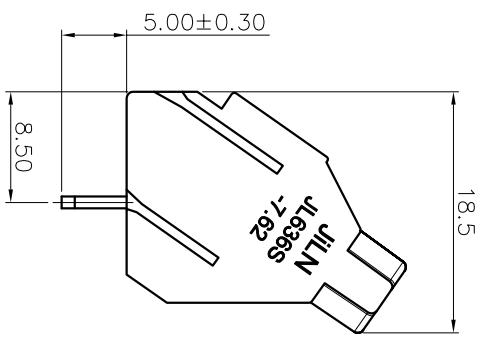

- 2. Torque value : M3 , 0.5N.m
- 3. Wire range : 0.2~4.0mm<sup>2</sup>/6mm<sup>2</sup>(sol)

NOTES2:

- 1. Dimension shall be interpreted per ASME Y14.5-2009
- 2. Pitch : 7.62mm, Poles : N=02~16P
- 3. Stripping length : 8~9mm
- 4. Operating temperature: -40°C~+105°C
- 5. Undimensioned tolerances:

Pitch range in mm		Nominal dimension range in mm		Tolerance	
Over	TO	Over	TO	Over	TO
6	10	30	60	100	150
10	24	30	60	100	150
±0.15		±0.30		±0.70	
				±1.00	
				±1.30	
				±2'	

6. RoHS Compliance

# Ordering Information

JL636S - 762 XX G 0 1

REVISION RECORD			
REV	ECN	DESCRIPTION	DATE
A		新发行	Z.S.P 22.6.24

DRAW	SHUANGPING ZHENG
CHECK	LICHAD LIU
APPROVE	YONGLIANG GAO

SCALE	FIT
UNIT	mm
SIZE	A4
SHEET	1/1
PRD	