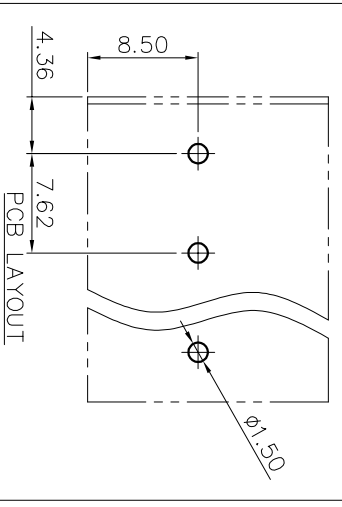

NOTES1:

- UL Standard
- 1. Rated voltage/current : 300V / 30A
- 2. Withstanding voltage : AC1600V/1Min.
- 3. Torque value : M3 , 4.43Lb.in
- 4. Wire range : 30~10AWG

IEC Standard

1. Pollution degree	2	2	3
Overvoltage category	II	III	III
Rate impulse voltage(kV)	6kV	6kV	6kV
Rate voltage(V)	1000V	630V	500V
Rate current(A)	32A		

- 2. Torque value : M3 , 0.5N.m
- 3. Wire range : 0.2~4.0mm<sup>2</sup>/6mm<sup>2</sup>(sol)

NOTES2:

- 1. Dimension shall be interpreted per ASME Y14.5-2009
- 2. Pitch : 7.62mm, Poles : N=02~16P
- 3. Stripping length : 8~9mm
- 4. Operating temperature: -40°C~+105°C
- 5. Undimensioned tolerances:

Pitch range in mm		Nominal dimension range in mm		Tolerance	
Over	TO	Over	TO	Over	TO
6	10	30	60	100	150
10	24	30	60	100	150
±0.15		±0.30		±0.70	
				±1.00	
				±1.30	
				±2'	

6. RoHS Compliance

# Ordering Information

JL636S - 762 XX G 0 1

REVISION RECORD			
REV	ECN	DESCRIPTION	DATE
A		新发行	Z.S.P 22.6.24

DRAW	SHUANGPING ZHENG
CHECK	LICHAD LIU
APPROVE	YONGLIANG GAO

SCALE	FIT
UNIT	mm
SIZE	A4
SHEET	1/1
PRD	