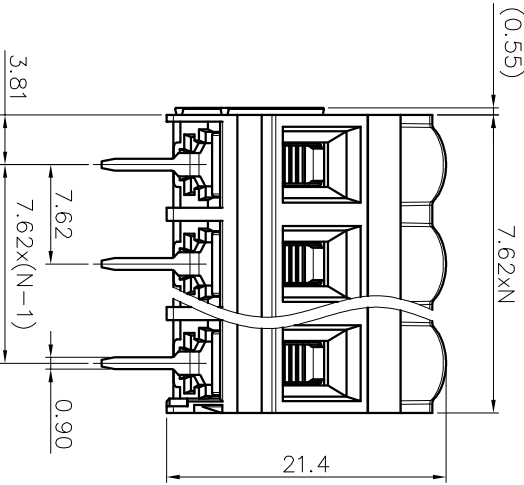

- 2. Torque value : M3 , 0.5N.m
- 3. Wire range : 0.2~4.0mm<sup>2</sup>/6mm<sup>2</sup>(sol)

NOTES2:

- 1. Dimension shall be interpreted per ASME Y14.5-2009
- 2. Pitch : 7.62mm, Poles : N=02~16P
- 3. Stripping length : 8~9mm
- 4. Operating temperature: -40°C~+105°C
- 5. Undimensioned tolerances:

Pitch range in mm		Nominal dimension range in mm		Tolerance	
Over	TO	Over	TO	Over	TO
6	10	30	60	100	150
10	24	30	60	100	150
±0.15		±0.30		±0.70	
				±1.00	
				±1.30	
				±2'	

6. RoHS Compliance

# Ordering Information

JL636S - 762 XX G 0 1

REVISION RECORD			
REV	ECN	DESCRIPTION	DATE
A		新发行	Z.S.P 22.6.24

DRAW	SHUANGPING ZHENG
CHECK	LICHAD LIU
APPROVE	YONGLIANG GAO

SCALE	FIT
UNIT	mm
SIZE	A4
SHEET	1/1
PRD	