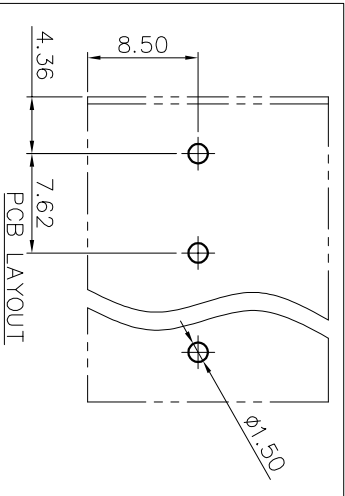

NOTES1:

UL Standard

1. Rated voltage/current : 300V / 30A
2. Withstanding voltage : AC1600V/1Min.
3. Torque value : M3 , 4.43Lb.in
4. Wire range : 30~10AWG

IEC Standard

1. Pollution degree	2	2	3
Overvoltage category	II	III	III
Rate impulse voltage(kV)	6kV	6kV	6kV
Rate voltage(V)	1000V	630V	500V
Rate current(A)	32A		

2. Torque value : M3 , 0.5N.m
3. Wire range : 0.2~4.0mm²/6mm²(sol)

NOTES2:

1. Dimension shall be interpreted per ASME Y14.5-2009
2. Pitch : 7.62mm, Poles : N=02~16P
3. Stripping length : 8~9mm
4. Operating temperature: -40°C~+105°C
5. Undimensioned tolerances:

Pitch range in mm		Nominal dimension range in mm		Tolerance	
Over	TO	Over	TO	Over	TO
6	10	30	60	100	150
±0.15	±0.20	±0.30	±0.50	±0.70	±1.00
				±1.30	±2

6. RoHS Compliance

Ordering Information

JL636S - 762 XX G 0 1

DRAW	SHUANGPING ZHENG	SCALE	FIT
CHECK	LICHAD LIU	UNIT	mm
APPROVE	YONGLIANG GAO	SIZE	A4
		SHEET	1/1
		PRD	

REVISION RECORD			
REV	ECN	DESCRIPTION	DATE
A		新发行	22.6.24

<p>JILIN 东莞市锦凌电子有限公司 DONGGUAN JINLING ELECTRONIC CO., LTD</p>	
PART NO.	JL636S-762XXG01
TITLE:	JL636S-7.62-XXP螺钉式端子台/绿色