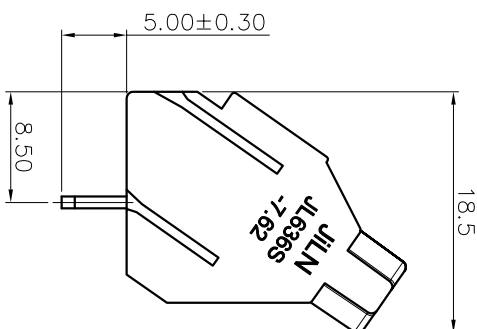

2. Torque value : M3 , 0.5N.m
3. Wire range : 0.2~4.0mm²/6mm²(sol)

NOTES2:

1. Dimension shall be interpreted per ASME Y14.5-2009
2. Pitch : 7.62mm, Poles : N=02~16P
3. Stripping length : 8~9mm
4. Operating temperature: -40°C~+105°C
5. Undimensioned tolerances:

Pitch range in mm		Nominal dimension range in mm		Tolerance	
Over	TO	Over	TO	Over	TO
6	10	30	60	100	150
±0.15	±0.20	±0.30	±0.50	±0.70	±1.00
				±1.30	±2

6. RoHS Compliance

Ordering Information

JL636S - 762 XX G 0 1

DRAW	SHUANGPING ZHENG	SCALE	FIT
CHECK	LICHAD LIU	UNIT	mm
APPROVE	YONGLIANG GAO	SIZE	A4
		SHEET	1/1
		PRD	

REVISION RECORD			
REV	ECN	DESCRIPTION	DATE
A		新发行	22.6.24

<p>JILIN 东莞市锦凌电子有限公司 DONGGUAN JINLING ELECTRONIC CO., LTD</p>	
PART NO.	JL636S-762XXG01
TITLE:	JL636S-7.62-XXP螺钉式端子台/绿色