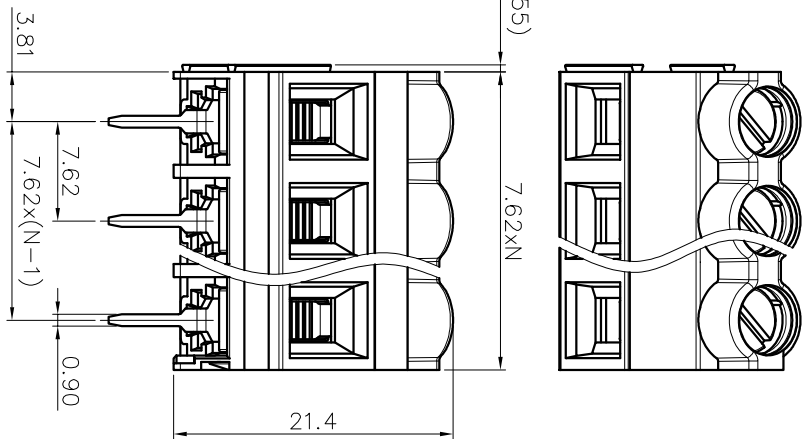

2. Torque value : M3 , 0.5N.m
3. Wire range : 0.2~4.0mm²/6mm²(sol)

NOTES2:

1. Dimension shall be interpreted per ASME Y14.5-2009
2. Pitch : 7.62mm, Poles : N=02~16P
3. Stripping length : 8~9mm
4. Operating temperature: -40°C~+105°C
5. Undimensioned tolerances:

Pitch range in mm		Nominal dimension range in mm		Tolerance	
Over	TO	Over	TO	Over	TO
6	10	30	60	100	150
±0.15	±0.20	±0.30	±0.50	±0.70	±1.00
				±1.30	±2

6. RoHS Compliance

Ordering Information

JL636S - 762 XX G 0 1

DRAW	SHUANGPING ZHENG	SCALE	FIT
CHECK	LICHAD LIU	UNIT	mm
APPROVE	YONGLIANG GAO	SIZE	A4
		SHEET	1/1
		PRD	

REVISION RECORD			
REV	ECN	DESCRIPTION	DATE
A		新发行	22.6.24

<p>JILIN 东莞市锦凌电子有限公司 DONGGUAN JINLING ELECTRONIC CO., LTD</p>	
PART NO.	JL636S-762XXG01
TITLE:	JL636S-7.62-XXP螺钉式端子台/绿色