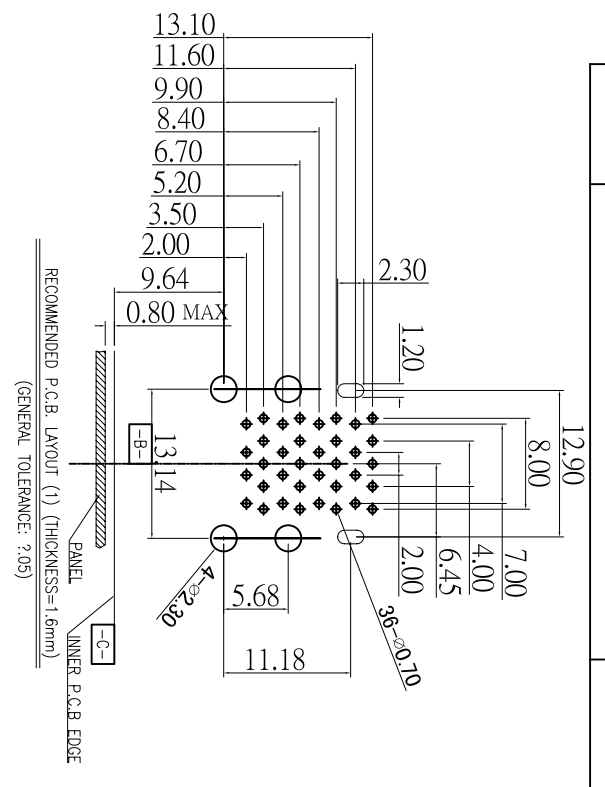

LOGO D/C

NO	NAME	MATERIAL	PLATING	COLOR
10	COVER2	P466+30%G.F., U194V-0		BLUE
9	COVER1	P466+30%G.F., U194V-0		BLUE
8	4PORT HOUSING	P466+30%G.F., U194V-0		BLUE
7	3PORT HOUSING	P466+30%G.F., U194V-0		BLUE
6	HOUSING	P466+30%G.F., U194V-0		BLUE
5	MIDDLE BULLET	SK7 T=0.25	60u'Nickel Plated & 50u'Copper Plated	
4	BACK SHELL	SUS304 T=0.25		
3	SHELL	SUS430 T=0.25	60u'WIN MATE TIN PLATING ON SOLDER TAILS OVER 50u'WIN NICKEL.	
2	USB3.0 CONTACTS (1,2,3,4,5PORT)	Copper Alloy	Au1u' & 100u'Matte Tin Plated & 50u'Nickel Plated	
1	USB2.0 CONTACTS (1,2,3,4PORT)	Copper Alloy	Au1u' & 100u'Matte Tin Plated & 50u'Nickel Plated	

产品图
PRODUCT DRAWING

深圳市精拓金电子有限公司

公差一览表 TOLERANCE UNLESS OTHERWISE	
X	±0.35
X	±0.30
XX	±0.20
XXX	±0.10
	±5°
	±2°
	±1°
	±0.5°

单位 UNITS	MM	制图 DRAWING	制图料号 PRODUCT NO.
比例 SCALE	1:1	审核 CHKD	产品名称 PRODUCT NAME
日期 DATE	2016-09-09	核准 APRD	角法 VIEW
		黄国荣	版本 VER
			A0