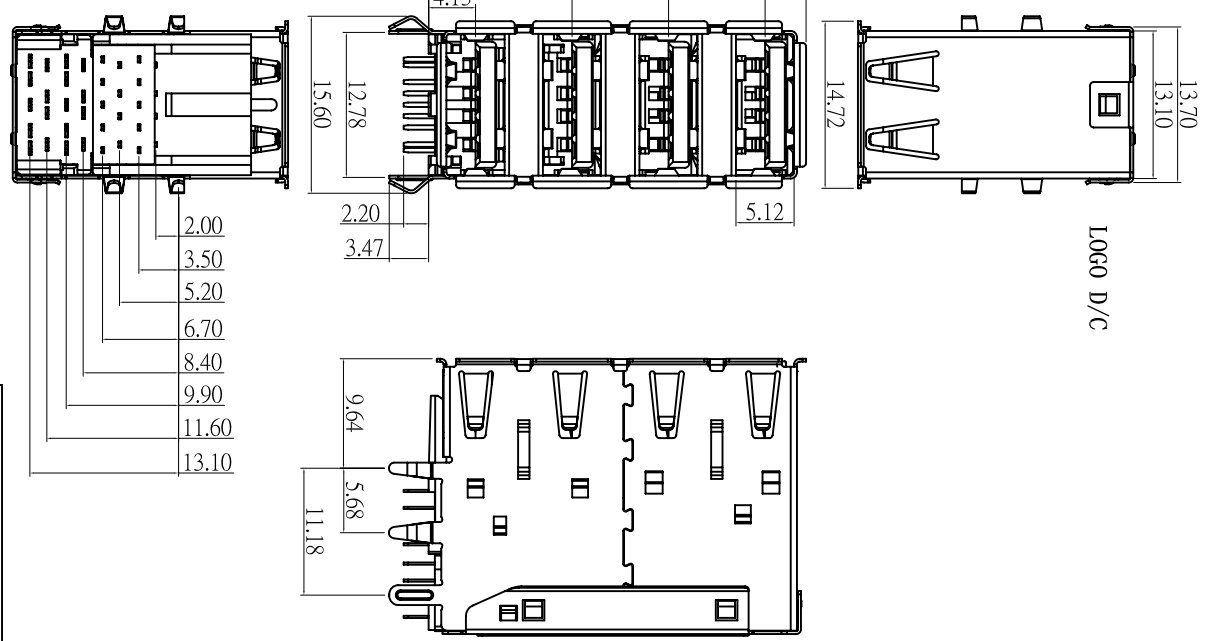

LOGO D/C

NO	NAME	MATERIAL	PLATING	COLOR
10	COVER2	P466+30%G.F., U194V-0		BLUE
9	COVER1	P466+30%G.F., U194V-0		BLUE
8	4PORT HOUSING	P466+30%G.F., U194V-0		BLUE
7	3PORT HOUSING	P466+30%G.F., U194V-0		BLUE
6	HOUSING	P466+30%G.F., U194V-0		BLUE
5	MIDDLE BULLET	SK7 T=0.25	60u'Nickel Plated & 50u'Copper Plated	
4	BACK SHELL	SUS304 T=0.25		
3	SHELL	SUS430 T=0.25	60u'WIN MATE TIN PLATING ON SOLDER TAILS OVER 50u'WIN NICKEL.	
2	USB3.0 CONTACTS (1,2,3,4,5PORT)	Copper Alloy	Au1u' & 100u'Matte Tin Plated & 50u'Nickel Plated	
1	USB2.0 CONTACTS (1,2,3,4PORT)	Copper Alloy	Au1u' & 100u'Matte Tin Plated & 50u'Nickel Plated	

产品图
PRODUCT DRAWING

深圳市精拓金电子有限公司

公差一览表 TOLERANCE UNLESS OTHERWISE	
X	±0.35
X	±0.30
XX	±0.20
XXX	±0.10
	±5°
	±2°
	±1°
	±0.5°

单位 UNITS	MM	制图 DRAWING	制图料号 PRODUCT NO.
比例 SCALE	1:1	审核 CHKD	产品名称 PRODUCT NAME
日期 DATE	2016-09-09	核准 APRD	角法 VIEW
		黄国荣	版本 VER
			A0