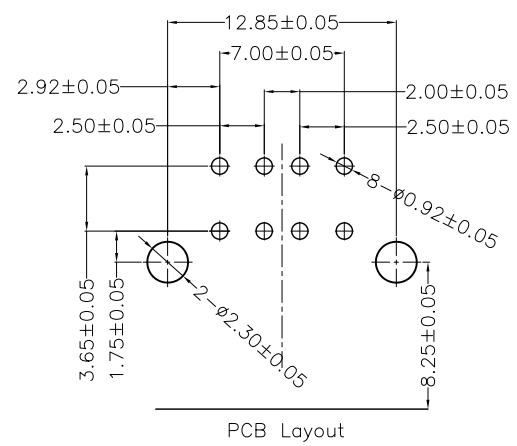

MAPX	MODIFICATION	DATE

NOTES:

- 1. HOUSING: SEE NOTES, UL94V-0 .
- TERMINAL: SEE NOTES.
- SHELL: SEE NOTES.

SPECIFICATION:

- 1. ELECTRICAL CHARACTERISTIC:
  - CONTACT RESISTANCE: 30MΩ MAX
  - DIELECTRIC WITHSTANDING VOLTAGE: 500V AC FOR 1MIN
  - INSULATION RESISTANCE: 1000MΩ MIN
- 2. MECHANICAL CHARACTERISTIC:
  - INSERTION FORCE: 35N(3.57KGF) MAX
  - EXTRACTION FORCE: 10~35N(1.02~3.57KGF) MIN
- 3. Contact finish:
  - 01: Selective Gold Flash
  - 02: Selective Gold 3U"
  - 03: Selective Gold 5U"
  - 04: Selective Gold 15U"
  - 05: Selective Gold 30U"

产品图 PRODUCT CHART DWG		深圳市精拓金电子有限公司							
公差一览表 TOLERANCE UNLESS OTHERWISE		单位 UNITS	MM	制图 DRAWING	Z-Y-B	制图料号 PRODUCT PART NO.	907-221B1011D10200		
X	±0.15	X	±5.°	比例 SCALE	1:1	审核 CHKD	产品名称 PRODUCT NAME		
.X	±0.10	.X	±2.°	日期 DATE	2010.05.06	核准 APPD	AF90度14.5双层短体直脚无边 铁壳反向PBT白胶		
.XX	±0.05	.XX	±1.°	角法 VIEW		版本 VER	AO		
.XXX	±0.03	.XXX	±0.5°						