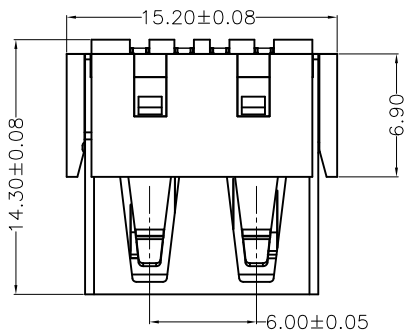

MAPX	MODIFICATION	DATE

NOTES:

- 1. HOUSING: SEE NOTES, UL94V-0 .
- TERMINAL: SEE NOTES.
- SHELL: SEE NOTES.

SPECIFICATION:

- 1. ELECTRICAL CHARACTERISTIC:
  - CONTACT RESISTANCE: 30MΩ MAX
  - DIELECTRIC WITHSTANDING VOLTAGE: 500V AC FOR 1MIN
  - INSULATION RESISTANCE: 1000MΩ MIN
- 2. MECHANICAL CHARACTERISTIC:
  - INSERTION FORCE: 35N(3.57KGF) MAX
  - EXTRACTION FORCE: 10~35N(1.02~3.57KGF) MIN
- 3. Contact finish:
  - 01: Selective Gold Flash
  - 02: Selective Gold 3U"
  - 03: Selective Gold 5U"
  - 04: Selective Gold 15U"
  - 05: Selective Gold 30U"

产品图 PRODUCT CHART DWG		深圳市精拓金电子有限公司							
公差一览表 TOLERANCE UNLESS OTHERWISE		单位 UNITS	MM	制图 DRAWING	Z-Y-B	制图料号 PRODUCT PART NO.	907-221B1011D10200		
X	±0.15	X	±5.°	比例 SCALE	1:1	审核 CHKD	产品名称 PRODUCT NAME		
.X	±0.10	.X	±2.°	日期 DATE	2010.05.06	核准 APPD	AF90度14.5双层短体直脚无边 铁壳反向PBT白胶		
.XX	±0.05	.XX	±1.°	角法 VIEW		版本 VER	AO		
.XXX	±0.03	.XXX	±0.5°						