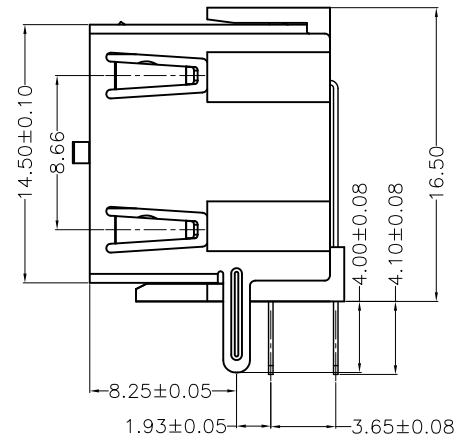

MAPX	MODIFICATION	DATE

NOTES:

- 1. HOUSING: SEE NOTES, UL94V-0 .
- TERMINAL: SEE NOTES.
- SHELL: SEE NOTES.

SPECIFICATION:

- 1. ELECTRICAL CHARACTERISTIC:
  - CONTACT RESISTANCE: 30MΩ MAX
  - DIELECTRIC WITHSTANDING VOLTAGE: 500V AC FOR 1MIN
  - INSULATION RESISTANCE: 1000MΩ MIN
- 2. MECHANICAL CHARACTERISTIC:
  - INSERTION FORCE: 35N(3.57KGF) MAX
  - EXTRACTION FORCE: 10~35N(1.02~3.57KGF) MIN
- 3. Contact finish:
  - 01: Selective Gold Flash
  - 02: Selective Gold 3U"
  - 03: Selective Gold 5U"
  - 04: Selective Gold 15U"
  - 05: Selective Gold 30U"

产品图 PRODUCT CHART DWG		深圳市精拓金电子有限公司							
公差一览表 TOLERANCE UNLESS OTHERWISE		单位 UNITS	MM	制图 DRAWING	Z-Y-B	制图料号 PRODUCT PART NO.	907-221B1011D10200		
X	±0.15	X	±5.°	比例 SCALE	1:1	审核 CHKD	产品名称 PRODUCT NAME		
.X	±0.10	.X	±2.°	日期 DATE	2010.05.06	核准 APPD	AF90度14.5双层短体直脚无边 铁壳反向PBT白胶		
.XX	±0.05	.XX	±1.°	角法 VIEW		版本 VER	AO		
.XXX	±0.03	.XXX	±0.5°						