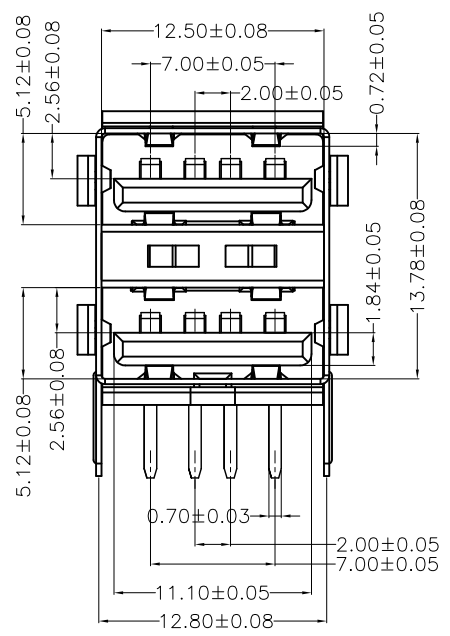

MAPX	MODIFICATION	DATE

NOTES:

- 1. HOUSING: SEE NOTES, UL94V-0 .
- TERMINAL: SEE NOTES.
- SHELL: SEE NOTES.

SPECIFICATION:

- 1. ELECTRICAL CHARACTERISTIC:
  - CONTACT RESISTANCE: 30MΩ MAX
  - DIELECTRIC WITHSTANDING VOLTAGE: 500V AC FOR 1MIN
  - INSULATION RESISTANCE: 1000MΩ MIN
- 2. MECHANICAL CHARACTERISTIC:
  - INSERTION FORCE: 35N(3.57KGF) MAX
  - EXTRACTION FORCE: 10~35N(1.02~3.57KGF) MIN
- 3. Contact finish:
  - 01: Selective Gold Flash
  - 02: Selective Gold 3U"
  - 03: Selective Gold 5U"
  - 04: Selective Gold 15U"
  - 05: Selective Gold 30U"

产品图 PRODUCT CHART DWG		深圳市精拓金电子有限公司							
公差一览表 TOLERANCE UNLESS OTHERWISE		单位 UNITS	MM	制图 DRAWING	Z-Y-B	制图料号 PRODUCT PART NO.	907-221B1011D10200		
X	±0.15	X	±5.°	比例 SCALE	1:1	审核 CHKD	产品名称 PRODUCT NAME		
.X	±0.10	.X	±2.°	日期 DATE	2010.05.06	核准 APPD	AF90度14.5双层短体直脚无边 铁壳反向PBT白胶		
.XX	±0.05	.XX	±1.°	角法 VIEW		版本 VER	AO		
.XXX	±0.03	.XXX	±0.5°						