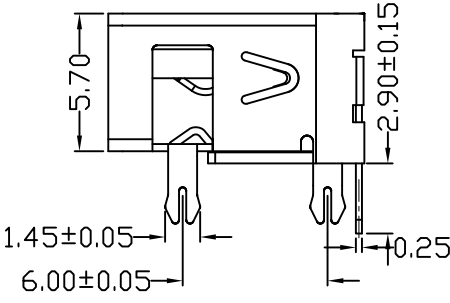

D款, 正向10.6四脚, DIP-*6.20

MAPX	MODIFICATION	DATE

NOTES:
 1.HOUSING: SEE NOTES,
 TERMINAL: SEE NOTES.
 SHELL: SEE NOTES.

SPECIFICATION:
 1.ELECTRICAL CHARACTERISTIC:
 CONTACT RESISTANCE: 30mΩ MAX
 DIELECTRIC WITHSTANDING VOLTAGE: 500V AC FOR 1MIN
 INSULATION RESISTANCE: 1000MΩ MIN

2.MECHANICAL CHARACTERISTIC:
 INSERTION FORCE: 35N(3.57KGF) MAX
 EXTRACTION FORCE: 10~35N(1.02~3.57KGF)MIN
 DURABILITY: 1500 CYCLES EXTRACTION FORCE:10~35N
 5000 CYCLES MIN
 5000 CYCLES EXTRACTION

FORCE: 3~35N
 3.ENVIRONMENTAL:
 OPERATING TEMPERATURE: -55°C+85°C

4.Contact finish:
 01: Selective Gold Flash
 02: Selective Gold 3U"
 03: Selective Gold 5U"
 04: Selective Gold 15U"
 05: Selective Gold 30U"

FRONT EDGE OF CONNECTOR
 PCB LAYOUT (T=1.60mm)

产品图 PRODUCT CHART DWG 公差一览表 TOLERANCE UNLESS OTHERWISE				深圳市精拓金电子有限公司							
X.	±0.25	X.	±5°	单位	MM	制图	Z-Y-B	制图料号	912-322A1011D10100		
.X	±0.20	.X	±2°	比例	1:1	审核		产品名称	AF10.6D款四脚无边方弹壳PBT白胶6.2DIP		
.XX	±0.15	.XX	±1°	日期	2012.09.24	核准		角法		版本	AD
.XXX	±0.10	.XXX	±0.5°	APPD		APPD		VIEW		VER	