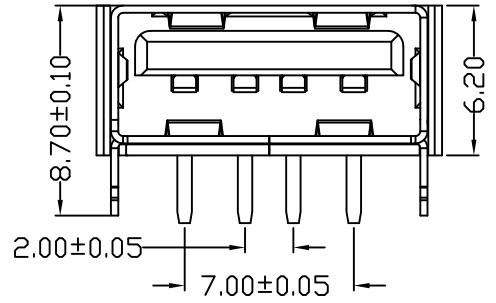

D款, 正向10.6四脚, DIP-*6.20

MAPX	MODIFICATION	DATE

NOTES:
 1.HOUSING: SEE NOTES,
 TERMINAL: SEE NOTES.
 SHELL: SEE NOTES.

SPECIFICATION:
 1.ELECTRICAL CHARACTERISTIC:
 CONTACT RESISTANCE: 30mΩ MAX
 DIELECTRIC WITHSTANDING VOLTAGE: 500V AC FOR 1MIN
 INSULATION RESISTANCE: 1000MΩ MIN

2.MECHANICAL CHARACTERISTIC:
 INSERTION FORCE: 35N(3.57KGF) MAX
 EXTRACTION FORCE: 10~35N(1.02~3.57KGF)MIN
 DURABILITY: 1500 CYCLES EXTRACTION FORCE:10~35N
 5000 CYCLES MIN
 5000 CYCLES EXTRACTION

FORCE: 3~35N
 3.ENVIRONMENTAL:
 OPERATING TEMPERATURE: -55°C+85°C

4.Contact finish:
 01: Selective Gold Flash
 02: Selective Gold 3U"
 03: Selective Gold 5U"
 04: Selective Gold 15U"
 05: Selective Gold 30U"

FRONT EDGE OF CONNECTOR
 PCB LAYOUT (T=1.60mm)

产品图 PRODUCT CHART DWG 公差一览表 TOLERANCE UNLESS OTHERWISE				深圳市精拓金电子有限公司							
X.	±0.25	X.	±5°	单位	MM	制图	Z-Y-B	制图料号	912-322A1011D10100		
.X	±0.20	.X	±2°	比例	1:1	审核		产品名称	AF10.6D款四脚无边方弹壳PBT白胶6.2DIP		
.XX	±0.15	.XX	±1°	日期	2012.09.24	核准		角法		版本	AD
.XXX	±0.10	.XXX	±0.5°	APPD		APPD		VIEW		VER	