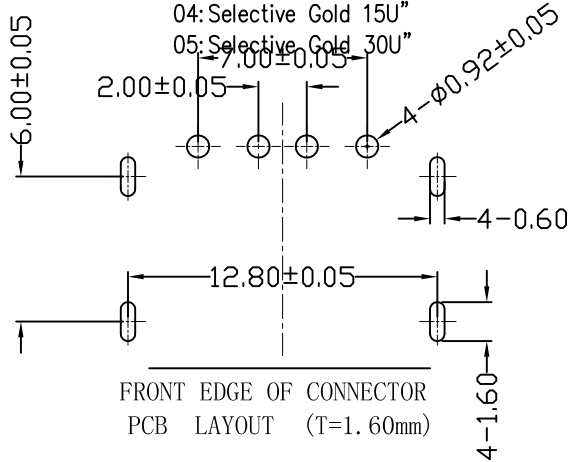

D款, 正向10.6四脚, DIP-*6.20

MAPX	MODIFICATION	DATE

NOTES:
 1.HOUSING: SEE NOTES,
 TERMINAL: SEE NOTES.
 SHELL: SEE NOTES.

SPECIFICATION:
 1.ELECTRICAL CHARACTERISTIC:
 CONTACT RESISTANCE: 30mΩ MAX
 DIELECTRIC WITHSTANDING VOLTAGE: 500V AC FOR 1MIN
 INSULATION RESISTANCE: 1000MΩ MIN

2.MECHANICAL CHARACTERISTIC:
 INSERTION FORCE: 35N(3.57KGF) MAX
 EXTRACTION FORCE: 10~35N(1.02~3.57KGF)MIN
 DURABILITY: 1500 CYCLES EXTRACTION FORCE:10~35N
 5000 CYCLES MIN
 5000 CYCLES EXTRACTION

FORCE: 3~35N
 3.ENVIRONMENTAL:
 OPERATING TEMPERATURE: -55°C+85°C

4.Contact finish:
 01: Selective Gold Flash
 02: Selective Gold 3U"
 03: Selective Gold 5U"
 04: Selective Gold 15U"
 05: Selective Gold 30U"

FRONT EDGE OF CONNECTOR
 PCB LAYOUT (T=1.60mm)

产品图 PRODUCT CHART DWG 公差一览表 TOLERANCE UNLESS OTHERWISE				深圳市精拓金电子有限公司							
X.	±0.25	X.	±5°	单位	MM	制图	Z-Y-B	制图料号	912-322A1011D10100		
.X	±0.20	.X	±2°	比例	1:1	审核		产品名称	AF10.6D款四脚无边方弹壳PBT白胶6.2DIP		
.XX	±0.15	.XX	±1°	日期	2012.09.24	核准		角法		版本	AD
.XXX	±0.10	.XXX	±0.5°	APPD		APPD		VIEW		VER	