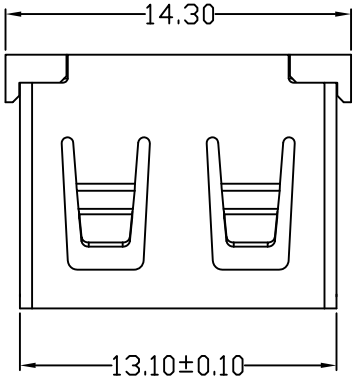

D款, 正向10.6四脚, DIP-*6.20

MAPX	MODIFICATION	DATE

NOTES:
 1.HOUSING: SEE NOTES,
 TERMINAL: SEE NOTES.
 SHELL: SEE NOTES.

SPECIFICATION:
 1.ELECTRICAL CHARACTERISTIC:
 CONTACT RESISTANCE: 30mΩ MAX
 DIELECTRIC WITHSTANDING VOLTAGE: 500V AC FOR 1MIN
 INSULATION RESISTANCE: 1000MΩ MIN

2.MECHANICAL CHARACTERISTIC:
 INSERTION FORCE: 35N(3.57KGF) MAX
 EXTRACTION FORCE: 10~35N(1.02~3.57KGF)MIN
 DURABILITY: 1500 CYCLES EXTRACTION FORCE:10~35N
 5000 CYCLES MIN
 5000 CYCLES EXTRACTION

FORCE: 3~35N
 3.ENVIRONMENTAL:
 OPERATING TEMPERATURE: -55°C+85°C

4.Contact finish:
 01: Selective Gold Flash
 02: Selective Gold 3U"
 03: Selective Gold 5U"
 04: Selective Gold 15U"
 05: Selective Gold 30U"

FRONT EDGE OF CONNECTOR
 PCB LAYOUT (T=1.60mm)

产品图 PRODUCT CHART DWG 公差一览表 TOLERANCE UNLESS OTHERWISE				深圳市精拓金电子有限公司							
X.	±0.25	X.	±5°	单位	MM	制图	Z-Y-B	制图料号	912-322A1011D10100		
.X	±0.20	.X	±2°	比例	1:1	审核		产品名称	AF10.6D款四脚无边方弹壳PBT白胶6.2DIP		
.XX	±0.15	.XX	±1°	日期	2012.09.24	核准		角法		版本	AD
.XXX	±0.10	.XXX	±0.5°	APPD		APPD		VIEW		VER	