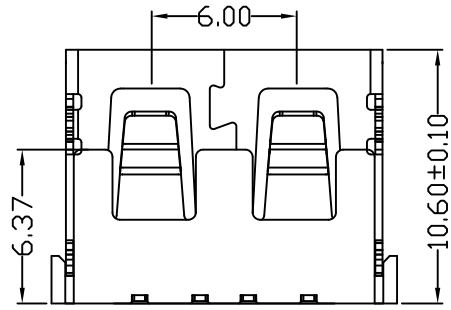

D款, 正向10.6四脚, DIP-*6.20

MAPX	MODIFICATION	DATE

NOTES:
1.HOUSING: SEE NOTES,
TERMINAL: SEE NOTES.
SHELL: SEE NOTES.

SPECIFICATION:
1.ELECTRICAL CHARACTERISTIC:
CONTACT RESISTANCE: 30mΩ MAX
DIELECTRIC WITHSTANDING VOLTAGE: 500V AC FOR 1MIN
INSULATION RESISTANCE: 1000MΩ MIN

2.MECHANICAL CHARACTERISTIC:
INSERTION FORCE: 35N(3.57KGF) MAX
EXTRACTION FORCE: 10~35N(1.02~3.57KGF)MIN
DURABILITY: 1500 CYCLES EXTRACTION FORCE:10~35N
5000 CYCLES MIN
5000 CYCLES EXTRACTION