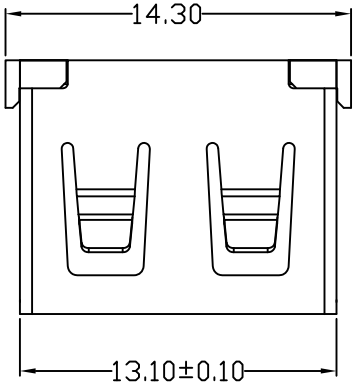

E 款, 正向10四脚, SMT-*6.20

MAPX	MODIFICATION	DATE

NOTES:
 1.HOUSING: SEE NOTES, UL94V-0 .
 TERMINAL: SEE NOTES.
 SHELL: SEE NOTES.

SPECIFICATION:
 1.ELECTRICAL CHARACTERISTIC:
 CONTACT RESISTANCE: 30MΩ MAX
 DIELECTRIC WITHSTANDING VOLTAGE: 500V AC FOR 1MIN
 INSULATION RESISTANCE: 1000MΩ MIN
 2.MECHANICAL CHARACTERISTIC:
 INSERTION FORCE: 35N(3.57KGF) MAX
 EXTRACTION FORCE: 10~35N(1.02~3.57KGF)MIN
 DURABILITY: 1500 CYCLES EXTRACTION FORCE:10~35N
 5000 CYCLES MIN
 5000 CYCLES EXTRACTION FORCE:3~35N

3.ENVIRONMENTAL:
 OPERATING TEMPERATURE: -55°C+85°C

4.Contact finish:
 01:Selective Gold Flash
 02:Selective Gold 3U"
 03:Selective Gold 5U"
 04:Selective Gold 15U"
 05:Selective Gold 30U"

产品图 PRODUCT CHART DWG				深圳市精拓金电子有限公司						
公差一览表 TOLERANCE UNLESS OTHERWISE				单位 UNITS	MM	制图 DRAWING	Z-Y-B	制图料号 PRODUCT PART NO.	913-361A3011D10200	
X.	±0.25	X.	±5.°	比例 SCALE	1:1	审核 CHKD		产品名称 PRODUCT NAME	AF10. 0E款四脚无边方弹铁壳 PBT白胶6.2DIP	
.XX	±0.15	.XX	±1.°	日期 DATE	2014.03.24	核准 APPD		角法 VIEW	版本 VER	AD
.XXX	±0.10	.XXX	±0.5°							