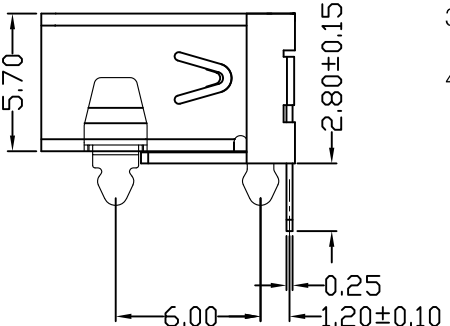

E 款, 正向10四脚, SMT-*6.20

MAPX	MODIFICATION	DATE

NOTES:
 1.HOUSING: SEE NOTES, UL94V-0 .
 TERMINAL: SEE NOTES.
 SHELL: SEE NOTES.

SPECIFICATION:
 1.ELECTRICAL CHARACTERISTIC:
 CONTACT RESISTANCE: 30MΩ MAX
 DIELECTRIC WITHSTANDING VOLTAGE: 500V AC FOR 1MIN
 INSULATION RESISTANCE: 1000MΩ MIN
 2.MECHANICAL CHARACTERISTIC:
 INSERTION FORCE: 35N(3.57KGF) MAX
 EXTRACTION FORCE: 10~35N(1.02~3.57KGF)MIN
 DURABILITY: 1500 CYCLES EXTRACTION FORCE:10~35N
 5000 CYCLES MIN
 5000 CYCLES EXTRACTION FORCE:3~35N

3.ENVIRONMENTAL:
 OPERATING TEMPERATURE: -55°C+85°C

4.Contact finish:
 01:Selective Gold Flash
 02:Selective Gold 3U"
 03:Selective Gold 5U"
 04:Selective Gold 15U"
 05:Selective Gold 30U"

产品图 PRODUCT CHART DWG				深圳市精拓金电子有限公司						
公差一览表 TOLERANCE UNLESS OTHERWISE				单位 UNITS	MM	制图 DRAWING	Z-Y-B	制图料号 PRODUCT PART NO.	913-361A3011D10200	
X.	±0.25	X.	±5.°	比例 SCALE	1:1	审核 CHKD		产品名称 PRODUCT NAME	AF10. 0E款四脚无边方弹铁壳 PBT白胶6.2DIP	
.XX	±0.15	.XX	±1.°	日期 DATE	2014.03.24	核准 APPD		角法 VIEW	版本 VER	AD
.XXX	±0.10	.XXX	±0.5°							