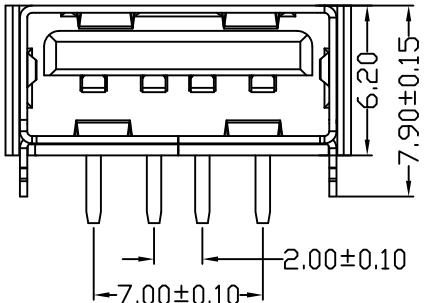

E 款, 正向10四脚, SMT-*6.20

MAPX	MODIFICATION	DATE

NOTES:
 1.HOUSING: SEE NOTES, UL94V-0 .
 TERMINAL: SEE NOTES.
 SHELL: SEE NOTES.

SPECIFICATION:
 1.ELECTRICAL CHARACTERISTIC:
 CONTACT RESISTANCE: 30MΩ MAX
 DIELECTRIC WITHSTANDING VOLTAGE: 500V AC FOR 1MIN
 INSULATION RESISTANCE: 1000MΩ MIN
 2.MECHANICAL CHARACTERISTIC:
 INSERTION FORCE: 35N(3.57KGF) MAX
 EXTRACTION FORCE: 10~35N(1.02~3.57KGF)MIN
 DURABILITY: 1500 CYCLES EXTRACTION FORCE:10~35N
 5000 CYCLES MIN
 5000 CYCLES EXTRACTION FORCE:3~35N

3.ENVIRONMENTAL:
 OPERATING TEMPERATURE: -55°C+85°C

4.Contact finish:
 01:Selective Gold Flash
 02:Selective Gold 3U"
 03:Selective Gold 5U"
 04:Selective Gold 15U"
 05:Selective Gold 30U"

产品图 PRODUCT CHART DWG				深圳市精拓金电子有限公司						
公差一览表 TOLERANCE UNLESS OTHERWISE				单位 UNITS	MM	制图 DRAWING	Z-Y-B	制图料号 PRODUCT PART NO.	913-361A3011D10200	
X.	±0.25	X.	±5.°	比例 SCALE	1:1	审核 CHKD		产品名称 PRODUCT NAME	AF10. 0E款四脚无边方弹铁壳 PBT白胶6.2DIP	
.XX	±0.15	.XX	±1.°	日期 DATE	2014.03.24	核准 APPD		角法 VIEW	版本 VER	AD
.XXX	±0.10	.XXX	±0.5°							