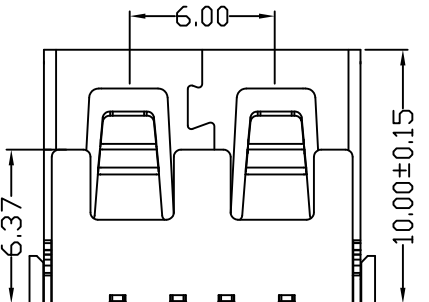

E 款, 正向10四脚, SMT-*6.20

MAPX	MODIFICATION	DATE

NOTES:
 1.HOUSING: SEE NOTES, UL94V-0 .
 TERMINAL: SEE NOTES.
 SHELL: SEE NOTES.

SPECIFICATION:
 1.ELECTRICAL CHARACTERISTIC:
 CONTACT RESISTANCE: 30MΩ MAX
 DIELECTRIC WITHSTANDING VOLTAGE: 500V AC FOR 1MIN
 INSULATION RESISTANCE: 1000MΩ MIN
 2.MECHANICAL CHARACTERISTIC:
 INSERTION FORCE: 35N(3.57KGF) MAX
 EXTRACTION FORCE: 10~35N(1.02~3.57KGF)MIN
 DURABILITY: 1500 CYCLES EXTRACTION FORCE:10~35N
 5000 CYCLES MIN
 5000 CYCLES EXTRACTION FORCE:3~35N

3.ENVIRONMENTAL:
 OPERATING TEMPERATURE: -55°C+85°C

4.Contact finish:
 01:Selective Gold Flash
 02:Selective Gold 3U"
 03:Selective Gold 5U"
 04:Selective Gold 15U"
 05:Selective Gold 30U"

产品图 PRODUCT CHART DWG				深圳市精拓金电子有限公司						
公差一览表 TOLERANCE UNLESS OTHERWISE				单位 UNITS	MM	制图 DRAWING	Z-Y-B	制图料号 PRODUCT PART NO.	913-361A3011D10200	
X.	±0.25	X.	±5.°	比例 SCALE	1:1	审核 CHKD		产品名称 PRODUCT NAME	AF10. 0E款四脚无边方弹铁壳 PBT白胶6.2DIP	
.XX	±0.15	.XX	±1.°	日期 DATE	2014.03.24	核准 APPD		角法 VIEW	版本 VER	AD
.XXX	±0.10	.XXX	±0.5°							