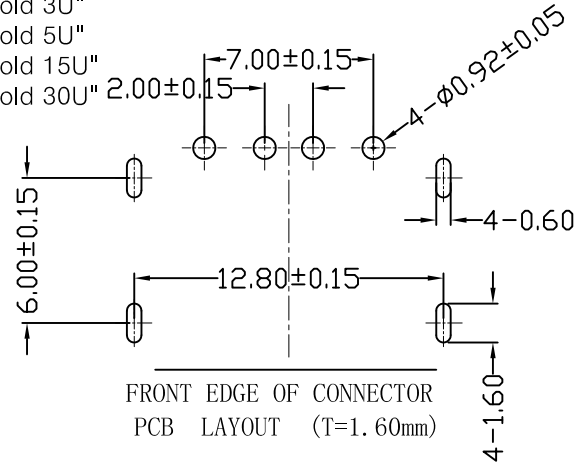

E 款, 正向10四脚, SMT-*6.20

MAPX	MODIFICATION	DATE

NOTES:
 1.HOUSING: SEE NOTES, UL94V-0 .
 TERMINAL: SEE NOTES.
 SHELL: SEE NOTES.

SPECIFICATION:
 1.ELECTRICAL CHARACTERISTIC:
 CONTACT RESISTANCE: 30MΩ MAX
 DIELECTRIC WITHSTANDING VOLTAGE: 500V AC FOR 1MIN
 INSULATION RESISTANCE: 1000MΩ MIN
 2.MECHANICAL CHARACTERISTIC:
 INSERTION FORCE: 35N(3.57KGF) MAX
 EXTRACTION FORCE: 10~35N(1.02~3.57KGF)MIN
 DURABILITY: 1500 CYCLES EXTRACTION FORCE:10~35N
 5000 CYCLES MIN
 5000 CYCLES EXTRACTION FORCE:3~35N

3.ENVIRONMENTAL:
 OPERATING TEMPERATURE: -55°C+85°C

4.Contact finish:
 01:Selective Gold Flash
 02:Selective Gold 3U"
 03:Selective Gold 5U"
 04:Selective Gold 15U"
 05:Selective Gold 30U"

产品图 PRODUCT CHART DWG				深圳市精拓金电子有限公司						
公差一览表 TOLERANCE UNLESS OTHERWISE				单位 UNITS	MM	制图 DRAWING	Z-Y-B	制图料号 PRODUCT PART NO.	913-361A3011D10200	
X.	±0.25	X.	±5.°	比例 SCALE	1:1	审核 CHKD		产品名称 PRODUCT NAME	AF10. 0E款四脚无边方弹铁壳 PBT白胶6.2DIP	
.XX	±0.15	.XX	±1.°	日期 DATE	2014.03.24	核准 APPD		角法 VIEW	版本 VER	AD
.XXX	±0.10	.XXX	±0.5°							