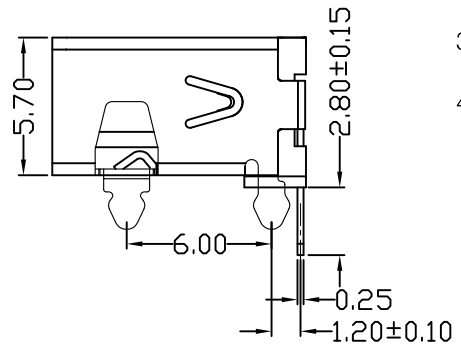

MAPX	MODIFICATION	DATE

NOTES:

- 1.HOUSING: SEE NOTES, UL94V-0 .
- TERMINAL: SEE NOTES.
- SHELL: SEE NOTES.

SPECIFICATION:

- 1.ELECTRICAL CHARACTERISTIC:
  - CONTACT RESISTANCE: 30MΩ MAX
  - DIELECTRIC WITHSTANDING VOLTAGE: 500V AC FOR 1MIN
  - INSULATION RESISTANCE: 1000MΩ MIN
- 2.MECHANICAL CHARACTERISTIC:
  - INSERTION FORCE: 35N(3.57KGF) MAX
  - EXTRACTION FORCE: 10~35N(1.02~3.57KGF)MIN
  - DURABILITY: 1500 CYCLES EXTRACTION FORCE:10~35N  
5000 CYCLES MIN
  - 5000 CYCLES EXTRACTION FORCE:3~35N
- 3.ENVIRONMENTAL:
  - OPERATING TEMPERATURE: -55°C+85°C
- 4.Contact finish:
  - 01:Selective Gold Flash
  - 02:Selective Gold 3U"
  - 03:Selective Gold 5U"
  - 04:Selective Gold 15U"
  - 05:Selective Gold 30U"

<p>产品图 PRODUCT CHART DWG</p> <p>公差一览表 TOLERANCE UNLESS OTHERWISE</p>				<p>深圳市精拓金电子有限公司</p>						
X.	±0.25	X.	±5.°	单位	MM	制图	Z-Y-B	制图料号	913-361B2025D10100	
.X	±0.20	.X	±2.°	比例	1:1	审核		产品名称	AF10.6E款四脚无边方弹壳反向一型LCP黑胶DIP	
.XX	±0.15	.XX	±1.°	日期	2014.03.24	核准		角法		
.XXX	±0.10	.XXX	±0.5°	日期		APPD		版本	AD	