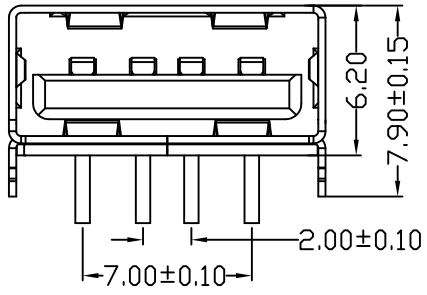

MAPX	MODIFICATION	DATE

NOTES:

- 1.HOUSING: SEE NOTES, UL94V-0 .
- TERMINAL: SEE NOTES.
- SHELL: SEE NOTES.

SPECIFICATION:

- 1.ELECTRICAL CHARACTERISTIC:
  - CONTACT RESISTANCE: 30MΩ MAX
  - DIELECTRIC WITHSTANDING VOLTAGE: 500V AC FOR 1MIN
  - INSULATION RESISTANCE: 1000MΩ MIN
- 2.MECHANICAL CHARACTERISTIC:
  - INSERTION FORCE: 35N(3.57KGF) MAX
  - EXTRACTION FORCE: 10~35N(1.02~3.57KGF)MIN
  - DURABILITY: 1500 CYCLES EXTRACTION FORCE:10~35N  
5000 CYCLES MIN
  - 5000 CYCLES EXTRACTION FORCE:3~35N
- 3.ENVIRONMENTAL:
  - OPERATING TEMPERATURE: -55°C+85°C
- 4.Contact finish:
  - 01:Selective Gold Flash
  - 02:Selective Gold 3U"
  - 03:Selective Gold 5U"
  - 04:Selective Gold 15U"
  - 05:Selective Gold 30U"

<p>产品图 PRODUCT CHART DWG</p> <p>公差一览表 TOLERANCE UNLESS OTHERWISE</p>				<p>深圳市精拓金电子有限公司</p>						
X.	±0.25	X.	±5.°	单位	MM	制图	Z-Y-B	制图料号	913-361B2025D10100	
.X	±0.20	.X	±2.°	比例	1:1	审核		产品名称	AF10.6E款四脚无边方弹壳反向一型LCP黑胶DIP	
.XX	±0.15	.XX	±1.°	日期	2014.03.24	核准		角法		
.XXX	±0.10	.XXX	±0.5°	日期		APPD		版本	AD	