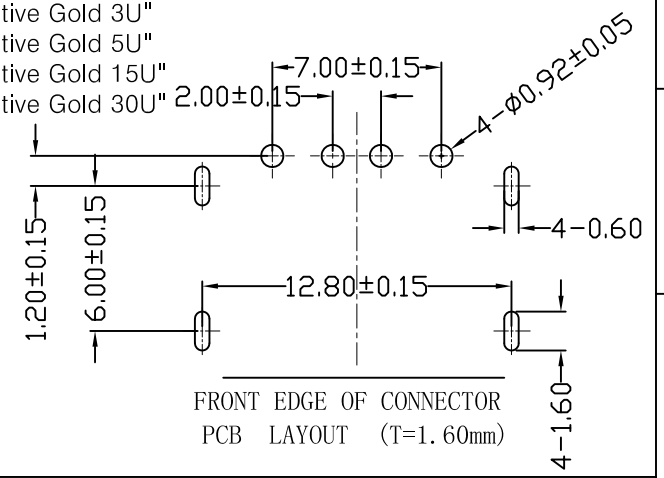

MAPX	MODIFICATION	DATE

NOTES:

- 1.HOUSING: SEE NOTES, UL94V-0 .
- TERMINAL: SEE NOTES.
- SHELL: SEE NOTES.

SPECIFICATION:

- 1.ELECTRICAL CHARACTERISTIC:
  - CONTACT RESISTANCE: 30MΩ MAX
  - DIELECTRIC WITHSTANDING VOLTAGE: 500V AC FOR 1MIN
  - INSULATION RESISTANCE: 1000MΩ MIN
- 2.MECHANICAL CHARACTERISTIC:
  - INSERTION FORCE: 35N(3.57KGF) MAX
  - EXTRACTION FORCE: 10~35N(1.02~3.57KGF)MIN
  - DURABILITY: 1500 CYCLES EXTRACTION FORCE:10~35N  
5000 CYCLES MIN
  - 5000 CYCLES EXTRACTION FORCE:3~35N
- 3.ENVIRONMENTAL:
  - OPERATING TEMPERATURE: -55°C+85°C
- 4.Contact finish:
  - 01:Selective Gold Flash
  - 02:Selective Gold 3U"
  - 03:Selective Gold 5U"
  - 04:Selective Gold 15U"
  - 05:Selective Gold 30U"

<p>产品图 PRODUCT CHART DWG</p> <p>公差一览表 TOLERANCE UNLESS OTHERWISE</p>				<p>深圳市精拓金电子有限公司</p>						
X.	±0.25	X.	±5.°	单位	MM	制图	Z-Y-B	制图料号	913-361B2025D10100	
.X	±0.20	.X	±2.°	比例	1:1	审核		产品名称	AF10.6E款四脚无边方弹壳反向一型LCP黑胶DIP	
.XX	±0.15	.XX	±1.°	日期	2014.03.24	核准		角法		
.XXX	±0.10	.XXX	±0.5°	日期		APPD		版本	AD	