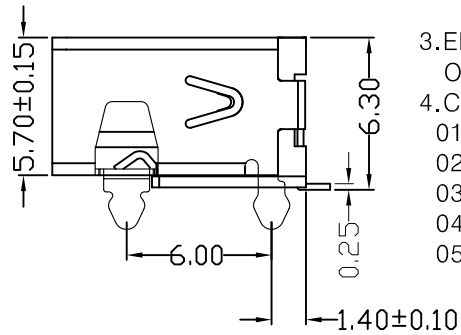

# E款, 反向10.6四脚, SMT-\*6.20

MAPX	MODIFICATION	DATE

- NOTES:
- HOUSING: SEE NOTES, UL94V-0 .  
TERMINAL: SEE NOTES.  
SHELL: SEE NOTES.
- SPECIFICATION:
- ELECTRICAL CHARACTERISTIC:
    - CONTACT RESISTANCE: 30MΩ MAX
    - DIELECTRIC WITHSTANDING VOLTAGE: 500V AC FOR 1MIN
    - INSULATION RESISTANCE: 1000MΩ MIN
  - MECHANICAL CHARACTERISTIC:
    - INSERTION FORCE: 35N(3.57KGF) MAX
    - EXTRACTION FORCE: 10~35N(1.02~3.57KGF)MIN
    - DURABILITY: 1500 CYCLES EXTRACTION FORCE:10~35N  
5000 CYCLES MIN
    - 5000 CYCLES EXTRACTION FORCE:3~35N
  - ENVIRONMENTAL:
    - OPERATING TEMPERATURE: -55℃+85℃
  - Contact finish:
    - 01:Selective Gold Flash
    - 02:Selective Gold 3U"
    - 03:Selective Gold 5U"
    - 04:Selective Gold 15U"
    - 05:Selective Gold 30U"

产品图 PRODUCT CHART DWG 公差一览表 TOLERANCE UNLESS OTHERWISE				深圳市精拓金电子有限公司						
X.	±0.25	X.	±5.°	单位	MM	制图	Z-Y-B	制图料号	913-362B2021S10200	
.X	±0.20	.X	±2.°	比例	1:1	审核		产品名称	AF10.6E款四脚无边方弹铜壳反向	
.XX	±0.15	.XX	±1.°	日期	2014.03.24	核准		角法	LCP黑胶6.2SMT	
.XXX	±0.10	.XXX	±0.5°	日期	2014.03.24	APPD		版本	AD	