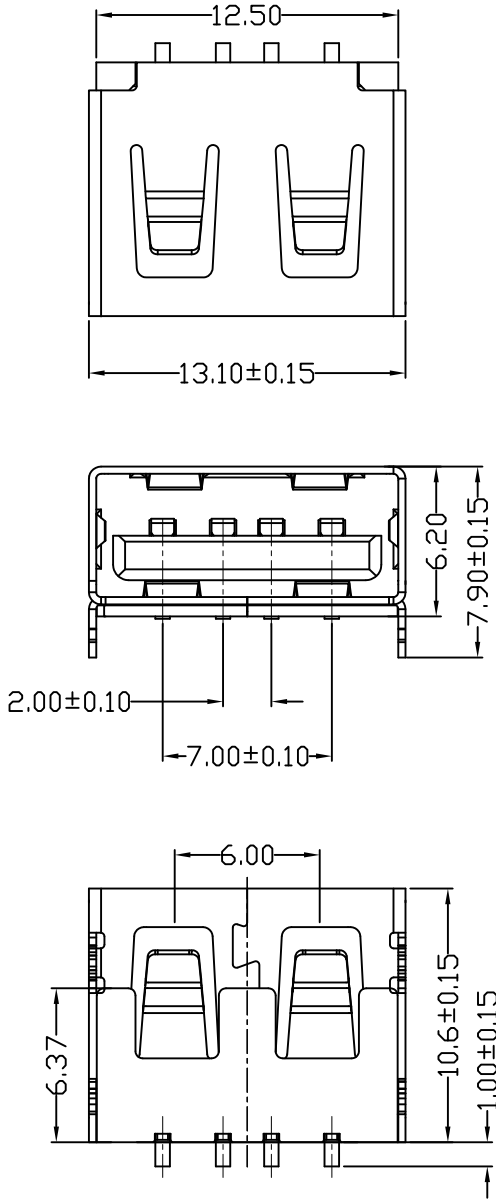

# E款, 反向10.6四脚, SMT-\*6.20

MAPX	MODIFICATION	DATE

- NOTES:
- HOUSING: SEE NOTES, UL94V-0 .  
TERMINAL: SEE NOTES.  
SHELL: SEE NOTES.
- SPECIFICATION:
- ELECTRICAL CHARACTERISTIC:
    - CONTACT RESISTANCE: 30MΩ MAX
    - DIELECTRIC WITHSTANDING VOLTAGE: 500V AC FOR 1MIN
    - INSULATION RESISTANCE: 1000MΩ MIN
  - MECHANICAL CHARACTERISTIC:
    - INSERTION FORCE: 35N(3.57KGF) MAX
    - EXTRACTION FORCE: 10~35N(1.02~3.57KGF)MIN
    - DURABILITY: 1500 CYCLES EXTRACTION FORCE:10~35N  
5000 CYCLES MIN
    - 5000 CYCLES EXTRACTION FORCE:3~35N
  - ENVIRONMENTAL:
    - OPERATING TEMPERATURE: -55℃+85℃
  - Contact finish:
    - 01:Selective Gold Flash
    - 02:Selective Gold 3U"
    - 03:Selective Gold 5U"
    - 04:Selective Gold 15U"
    - 05:Selective Gold 30U"

产品图 PRODUCT CHART DWG 公差一览表 TOLERANCE UNLESS OTHERWISE				深圳市精拓金电子有限公司						
X.	±0.25	X.	±5.°	单位	MM	制图	Z-Y-B	制图料号	913-362B2021S10200	
.X	±0.20	.X	±2.°	比例	1:1	审核		产品名称	AF10.6E款四脚无边方弹铜壳反向	
.XX	±0.15	.XX	±1.°	日期	2014.03.24	核准		角法	LCP黑胶6.2SMT	
.XXX	±0.10	.XXX	±0.5°	日期	2014.03.24	APPD		版本	AD	