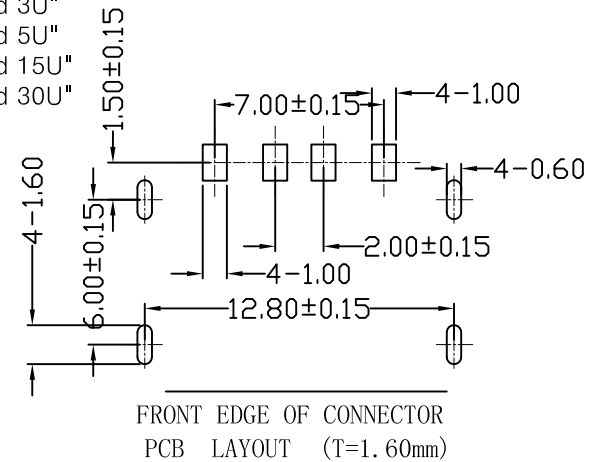

# E款, 反向10.6四脚, SMT-\*6.20

MAPX	MODIFICATION	DATE

- NOTES:
- HOUSING: SEE NOTES, UL94V-0 .  
TERMINAL: SEE NOTES.  
SHELL: SEE NOTES.
- SPECIFICATION:
- ELECTRICAL CHARACTERISTIC:
    - CONTACT RESISTANCE: 30MΩ MAX
    - DIELECTRIC WITHSTANDING VOLTAGE: 500V AC FOR 1MIN
    - INSULATION RESISTANCE: 1000MΩ MIN
  - MECHANICAL CHARACTERISTIC:
    - INSERTION FORCE: 35N(3.57KGF) MAX
    - EXTRACTION FORCE: 10~35N(1.02~3.57KGF)MIN
    - DURABILITY: 1500 CYCLES EXTRACTION FORCE:10~35N  
5000 CYCLES MIN
    - 5000 CYCLES EXTRACTION FORCE:3~35N
  - ENVIRONMENTAL:
    - OPERATING TEMPERATURE: -55℃+85℃
  - Contact finish:
    - 01:Selective Gold Flash
    - 02:Selective Gold 3U"
    - 03:Selective Gold 5U"
    - 04:Selective Gold 15U"
    - 05:Selective Gold 30U"

产品图 PRODUCT CHART DWG 公差一览表 TOLERANCE UNLESS OTHERWISE				深圳市精拓金电子有限公司						
X.	±0.25	X.	±5.°	单位	MM	制图	Z-Y-B	制图料号	913-362B2021S10200	
.X	±0.20	.X	±2.°	比例	1:1	审核		产品名称	AF10.6E款四脚无边方弹铜壳反向	
.XX	±0.15	.XX	±1.°	日期	2014.03.24	核准		角法	LCP黑胶6.2SMT	
.XXX	±0.10	.XXX	±0.5°	日期	2014.03.24	APPD		版本	AD	