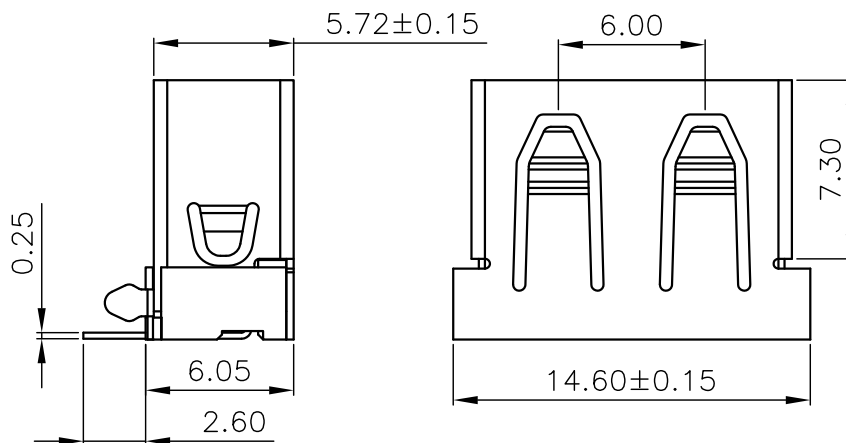

SYM	ECN No.	MODIFICATION	DATE	ISSUED

1	914-821A1011D10201
2	
3	
4	

Note:

1.Material:

- 1.1,Housing: High temperature thermoplastic with/black G/F,UL94v-0
- 1.2,Contact: copper alloy,t=0.25mm
- 1.3,Shell: copper/Ferroalloy alloy,t=0.30mm

3.Finish:

- 3.1,Contact: Plated Golt in Mating Area:
Tin On Solder Talls
- Shell: Nickel Plating

4.Environmental:

- 4.1,Temperature range: -55°C~85°C

PART ON:

914-34XAXXX1D1XX

DRAWN		jt 深圳市精拓金电子有限公司					
CHECKED		TITLE		PART NO.			
APPROVED		AF10.6苹果款后两脚尖弹铁壳		914-821A1011D10201			
		PBT白偏蓝DIP		DRAWING NO.			
				R914341A1011D102			
 3rd ANGLE PROJECTION	UNIT	TOLERANCE		SCALE	SHEET	SIZE	REV.
	mm	.XXX±.10, .XX±.20, .X±.25, ANG±5°		1:1	1 OF 1	A4	X1