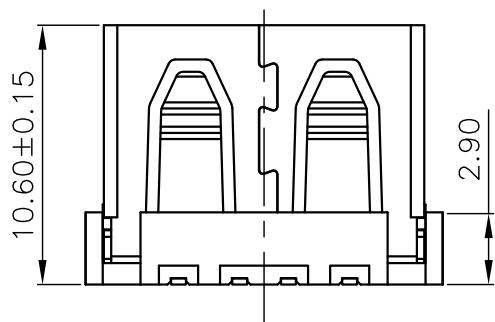

SYM	ECN No.	MODIFICATION	DATE	ISSUED

1	914-821A1011D10201
2	
3	
4	

Note:

1.Material:

- 1.1,Housing: High temperature thermoplastic with/black G/F,UL94v-0
- 1.2,Contact: copper alloy,t=0.25mm
- 1.3,Shell: copper/Ferroalloy alloy,t=0.30mm

3.Finish:

- 3.1,Contact: Plated Golt in Mating Area:
Tin On Solder Talls
- Shell: Nickel Plating

4.Environmental:

- 4.1,Temperature range: -55°C~85°C

PART ON:

914-34XAXXX1D1XX

DRAWN		jt 深圳市精拓金电子有限公司					
CHECKED		TITLE		PART NO.			
APPROVED		AF10.6苹果款后两脚尖弹铁壳		914-821A1011D10201			
		PBT白偏蓝DIP		DRAWING NO.			
				R914341A1011D102			
 3rd ANGLE PROJECTION	UNIT	TOLERANCE		SCALE	SHEET	SIZE	REV.
	mm	.XXX±.10, .XX±.20, .X±.25, ANG±5°		1:1	1 OF 1	A4	X1