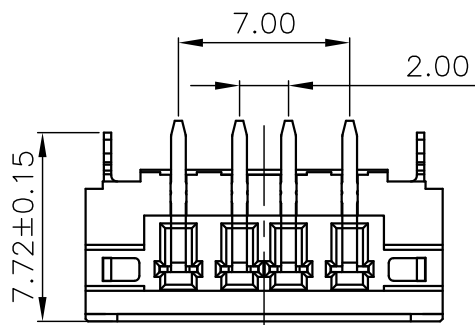

SYM	ECN No.	MODIFICATION	DATE	ISSUED

1	914-821A1011D10201
2	
3	
4	

Note:

1.Material:

- 1.1,Housing: High temperature thermoplastic with/black G/F,UL94v-0
- 1.2,Contact: copper alloy,t=0.25mm
- 1.3,Shell: copper/Ferroalloy alloy,t=0.30mm

3.Finish:

- 3.1,Contact: Plated Golt in Mating Area:
Tin On Solder Talls
- Shell: Nickel Plating

4.Environmental:

- 4.1,Temperature range: -55°C~85°C

PART ON:

914-34XAXXX1D1XX

DRAWN		jt 深圳市精拓金电子有限公司					
CHECKED		TITLE		PART NO.			
APPROVED		AF10.6苹果款后两脚尖弹铁壳		914-821A1011D10201			
		PBT白偏蓝DIP		DRAWING NO.			
				R914341A1011D102			
 3rd ANGLE PROJECTION	UNIT	TOLERANCE		SCALE	SHEET	SIZE	REV.
	mm	.XXX±.10, .XX±.20, .X±.25, ANG±5°		1:1	1 OF 1	A4	X1