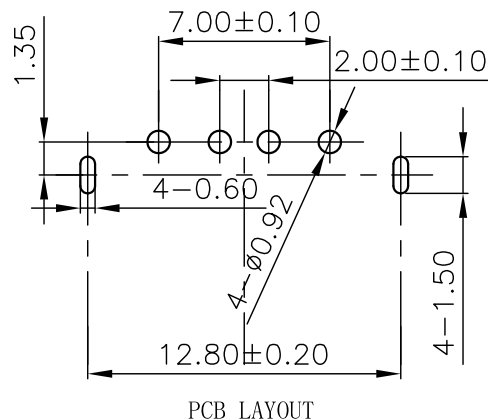

SYM	ECN No.	MODIFICATION	DATE	ISSUED

1	914-821A1011D10201
2	
3	
4	

Note:

1.Material:

- 1.1,Housing: High temperature thermoplastic with/black G/F,UL94v-0
- 1.2,Contact: copper alloy,t=0.25mm
- 1.3,Shell: copper/Ferroalloy alloy,t=0.30mm

3.Finish:

- 3.1,Contact: Plated Golt in Mating Area:
Tin On Solder Talls
- Shell: Nickel Plating

4.Environmental:

- 4.1,Temperature range: -55°C~85°C

PART ON:

914-34XAXXX1D1XX

DRAWN		jt 深圳市精拓金电子有限公司					
CHECKED		TITLE		PART NO.			
APPROVED		AF10.6苹果款后两脚尖弹铁壳		914-821A1011D10201			
		PBT白偏蓝DIP		DRAWING NO.			
				R914341A1011D102			
 3rd ANGLE PROJECTION	UNIT	TOLERANCE		SCALE	SHEET	SIZE	REV.
	mm	.XXX±.10, .XX±.20, .X±.25, ANG±5°		1:1	1 OF 1	A4	X1