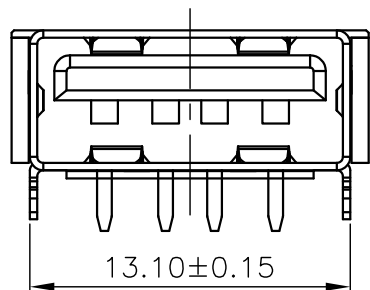

SYM	ECN No.	MODIFICATION	DATE	ISSUED

1	914-821A1011D10201
2	
3	
4	

Note:

1.Material:

- 1.1,Housing: High temperature thermoplastic with/black G/F,UL94v-0
- 1.2,Contact: copper alloy,t=0.25mm
- 1.3,Shell: copper/Ferroalloy alloy,t=0.30mm

3.Finish:

- 3.1,Contact: Plated Golt in Mating Area:
Tin On Solder Talls
- Shell: Nickel Plating

4.Environmental:

- 4.1,Temperature range: -55°C~85°C

PART ON:

914-34XAXXX1D1XX

DRAWN		jt 深圳市精拓金电子有限公司					
CHECKED		TITLE		PART NO.			
APPROVED		AF10.6苹果款后两脚尖弹铁壳		914-821A1011D10201			
		PBT白偏蓝DIP		DRAWING NO.			
				R914341A1011D102			
 3rd ANGLE PROJECTION	UNIT	TOLERANCE		SCALE	SHEET	SIZE	REV.
	mm	.XXX±.10, .XX±.20, .X±.25, ANG±5°		1:1	1 OF 1	A4	X1