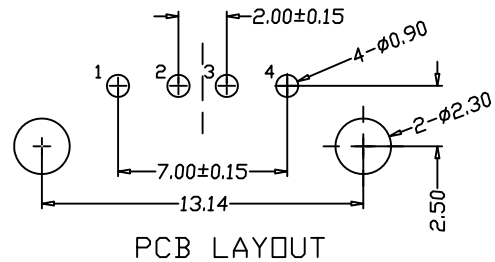

MAPX	MODIFICATION	DATE

NOTES:
 1. HOUSING: SEE NOTES, UL94V-0 .
 TERMINAL: SEE NOTES.
 SHELL: SEE NOTES.

SPECIFICATION:
 1. ELECTRICAL CHARACTERISTIC:
 CONTACT RESISTANCE: 30MΩ MAX
 DIELECTRIC WITHSTANDING VOLTAGE: 500V AC FOR 1MIN
 INSULATION RESISTANCE: 1000MΩ MIN
 2. MECHANICAL CHARACTERISTIC:
 INSERTION FORCE: 35N(3.57KGF) MAX
 EXTRACTION FORCE: 10~35N(1.02~3.57KGF)MIN
 DURABILITY: 1500 CYCLES EXTRACTION FORCE:10~35N
 5000 CYCLES MIN
 5000 CYCLES EXTRACTION FORCE:3~35N

3. ENVIRONMENTAL:
 OPERATING TEMPERATURE: -55°C+85°C

4. Contact finish:
 01:Selective Gold Flash
 02:Selective Gold 3U"
 03:Selective Gold 5U"
 04:Selective Gold 15U"
 05:Selective Gold 30U"

产品图 PRODUCT CHART DWG				深圳市精拓金电子有限公司					
公差一览表 TOLERANCE UNLESS OTHERWISE				单位 UNITS	MM	制图 DRAWING	Z-Y-B	制图料号 PRODUCT PART NO.	916-252A2022Y10200
X.	±0.25	X.	±5.°	比例 SCALE	1:1	审核 CHKD		产品名称 PRODUCT NAME	AF13. 1直脚180度有边铜壳LCP黑胶
.X	±0.20	.X	±2.°	日期 DATE	2014.07.24	核准 APPD		角法 VIEW	⊕
.XX	±0.15	.XX	±1.°					版本 VER	AD
.XXX	±0.10	.XXX	±0.5°						