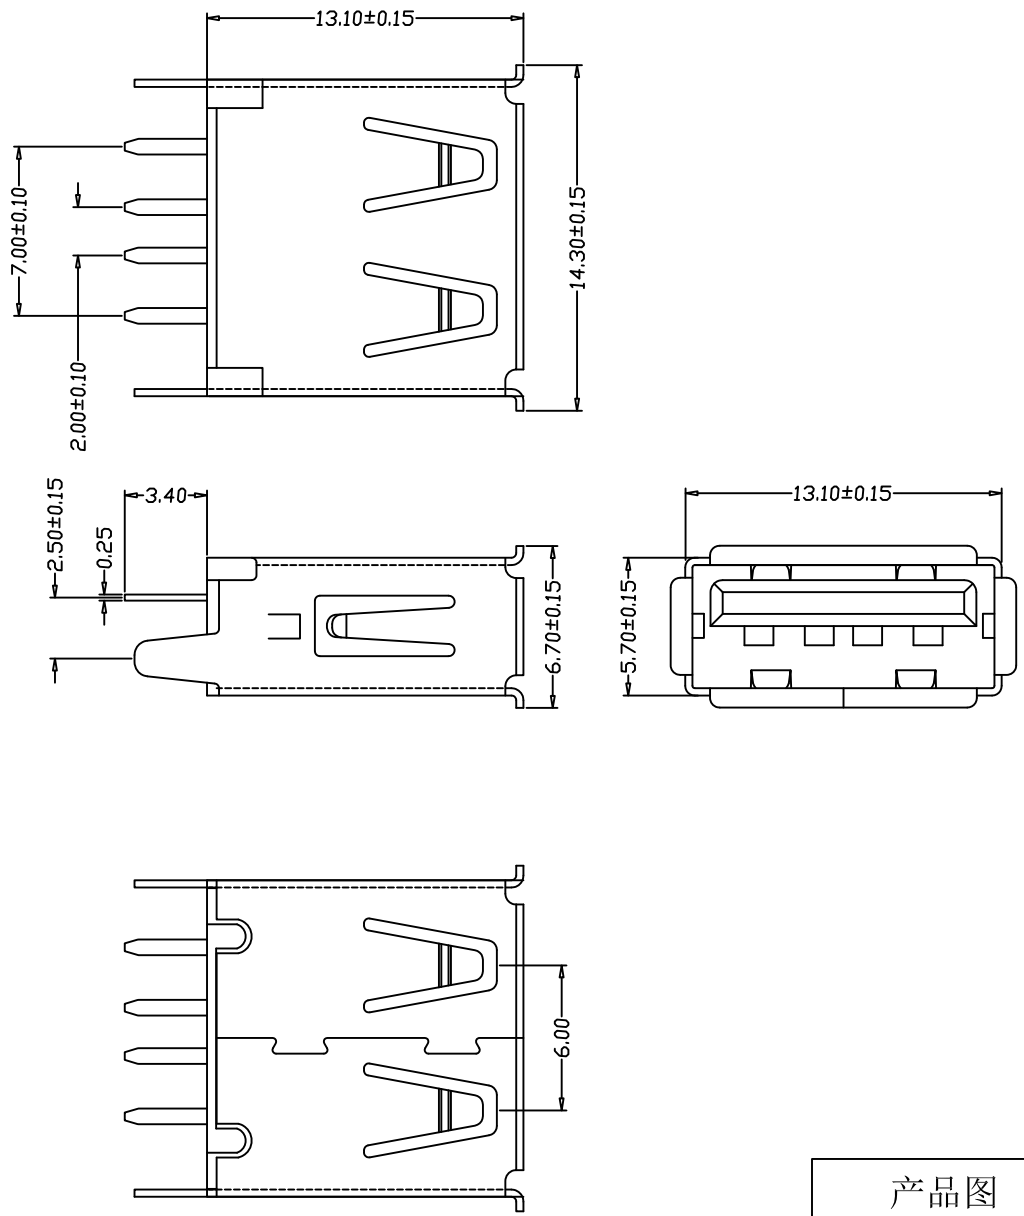

MAPX	MODIFICATION	DATE

NOTES:
 1. HOUSING: SEE NOTES, UL94V-0 .
 TERMINAL: SEE NOTES.
 SHELL: SEE NOTES.

SPECIFICATION:
 1. ELECTRICAL CHARACTERISTIC:
 CONTACT RESISTANCE: 30MΩ MAX
 DIELECTRIC WITHSTANDING VOLTAGE: 500V AC FOR 1MIN
 INSULATION RESISTANCE: 1000MΩ MIN
 2. MECHANICAL CHARACTERISTIC:
 INSERTION FORCE: 35N(3.57KGF) MAX
 EXTRACTION FORCE: 10~35N(1.02~3.57KGF)MIN
 DURABILITY: 1500 CYCLES EXTRACTION FORCE:10~35N
 5000 CYCLES MIN
 5000 CYCLES EXTRACTION FORCE:3~35N

3. ENVIRONMENTAL:
 OPERATING TEMPERATURE: -55°C+85°C

4. Contact finish:
 01:Selective Gold Flash
 02:Selective Gold 3U"
 03:Selective Gold 5U"
 04:Selective Gold 15U"
 05:Selective Gold 30U"

产品图 PRODUCT CHART DWG				深圳市精拓金电子有限公司					
公差一览表 TOLERANCE UNLESS OTHERWISE				单位 UNITS	MM	制图 DRAWING	Z-Y-B	制图料号 PRODUCT PART NO.	916-252A2022Y10200
X.	±0.25	X.	±5.°	比例 SCALE	1:1	审核 CHKD		产品名称 PRODUCT NAME	AF13. 1直脚180度有边铜壳LCP黑胶
.X	±0.20	.X	±2.°	日期 DATE	2014.07.24	核准 APPD		角法 VIEW	⊕
.XX	±0.15	.XX	±1.°					版本 VER	AD
.XXX	±0.10	.XXX	±0.5°						