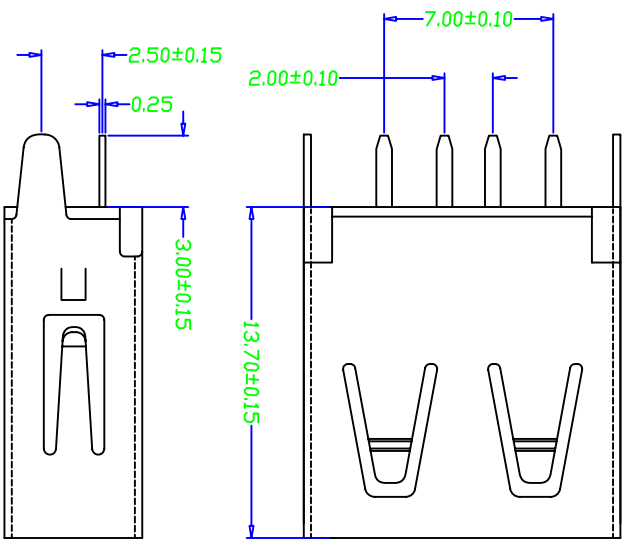

MAPX	MODIFICATION	DATE
------	--------------	------

NOTES:
 1. HOUSING: SEE NOTES, UJ94V-0.
 TERMINAL: SEE NOTES.
 SHELL: SEE NOTES.

SPECIFICATION:

- ELECTRICAL CHARACTERISTIC:
 CONTACT RESISTANCE: 30MΩ MAX
 DIELECTRIC WITHSTANDING VOLTAGE: 500V AC FOR 1MIN
 INSULATION RESISTANCE: 1000MΩ MIN
- MECHANICAL CHARACTERISTIC:
 INSERTION FORCE: 35N(3.57KGF) MAX
 EXTRACTION FORCE: 10~35N(1.02~3.57KGF) MIN
 DURABILITY: 1500 CYCLES EXTRACTION FORCE: 10~35N
 5000 CYCLES MIN
 5000 CYCLES EXTRACTION FORCE: 3~35N
- ENVIRONMENTAL:
 OPERATING TEMPERATURE: -55°C+85°C
- CONTACT FINISH:
 01: Selective Gold Flash
 02: Selective Gold 3U"
 03: Selective Gold 5U"
 04: Selective Gold 15U"
 05: Selective Gold 30U"

深圳市精拓金电子有限公司

产品图

PRODUCT CHART DWG

公差一览表

TOLERANCE UNLESS OTHERWISE	公差
X	±0.25
X	±0.20
XX	±0.15
XXX	±0.10
	±5°
	±2°
	±1°
	±0.5°

单位	MM	制图	Z-Y-B	制料号	916-261A1013Y10200
比例	1:1	审核	郭治富	产品名称	AF13, 7直脚180度无边铁壳PBT白胶
日期	2014.07.24	核准	黄国荣	Product No	
DATE		APRD		角法	版本
				VER	AD