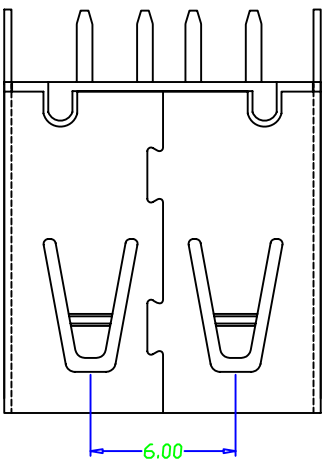

MAPX	MODIFICATION	DATE
------	--------------	------

NOTES:
 1. HOUSING: SEE NOTES, UJ94V-0.
 TERMINAL: SEE NOTES.
 SHELL: SEE NOTES.

SPECIFICATION:

- ELECTRICAL CHARACTERISTIC:
 CONTACT RESISTANCE: 30MΩ MAX
 DIELECTRIC WITHSTANDING VOLTAGE: 500V AC FOR 1MIN
 INSULATION RESISTANCE: 1000MΩ MIN
- MECHANICAL CHARACTERISTIC:
 INSERTION FORCE: 35N(3.57KGF) MAX
 EXTRACTION FORCE: 10~35N(1.02~3.57KGF) MIN
 DURABILITY: 1500 CYCLES EXTRACTION FORCE: 10~35N
 5000 CYCLES MIN
 5000 CYCLES EXTRACTION FORCE: 3~35N
- ENVIRONMENTAL:
 OPERATING TEMPERATURE: -55°C+85°C
- CONTACT FINISH:
 01: Selective Gold Flash
 02: Selective Gold 3U"
 03: Selective Gold 5U"
 04: Selective Gold 15U"
 05: Selective Gold 30U"

深圳市精拓金电子有限公司

产品图

PRODUCT CHART DWG

公差一览表

TOLERANCE UNLESS OTHERWISE	公差
X	±0.25
X	±0.20
XX	±0.15
XXX	±0.10
	±5°
	±2°
	±1°
	±0.5°

单位	MM	制图	Z-Y-B	制料号	916-261A1013Y10200
比例	1:1	审核	郭治富	产品名称	AF13, 7直脚180度无边铁壳PBT白胶
日期	2014.07.24	核准	黄国荣	Product No	
DATE		APRD		角法	版本
				VER	AD