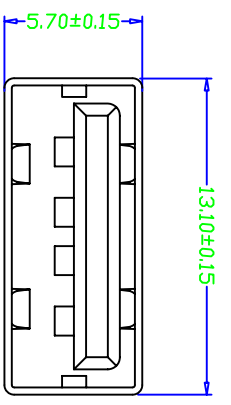

MAPX	MODIFICATION	DATE
------	--------------	------

NOTES:
 1. HOUSING: SEE NOTES, UJ94V-0.
 TERMINAL: SEE NOTES.
 SHELL: SEE NOTES.

SPECIFICATION:

- ELECTRICAL CHARACTERISTIC:
 CONTACT RESISTANCE: 30MΩ MAX
 DIELECTRIC WITHSTANDING VOLTAGE: 500V AC FOR 1MIN
 INSULATION RESISTANCE: 1000MΩ MIN
- MECHANICAL CHARACTERISTIC:
 INSERTION FORCE: 35N(3.57KGF) MAX
 EXTRACTION FORCE: 10~35N(1.02~3.57KGF) MIN
 DURABILITY: 1500 CYCLES EXTRACTION FORCE: 10~35N
 5000 CYCLES MIN
 5000 CYCLES EXTRACTION FORCE: 3~35N
- ENVIRONMENTAL:
 OPERATING TEMPERATURE: -55°C+85°C
- CONTACT FINISH:
 01: Selective Gold Flash
 02: Selective Gold 3U"
 03: Selective Gold 5U"
 04: Selective Gold 15U"
 05: Selective Gold 30U"

深圳市精拓金电子有限公司

产品图

PRODUCT CHART DWG

公差一览表

TOLERANCE UNLESS OTHERWISE	公差
X	±0.25
X	±0.20
XX	±0.15
XXX	±0.10
	±5°
	±2°
	±1°
	±0.5°

单位	MM	制图	Z-Y-B	制料号	916-261A1013Y10200
比例	1:1	审核	郭治富	产品名称	AF13, 7直脚180度无边铁壳PBT白胶
日期	2014.07.24	核准	黄国荣	Product No	
DATE		APRD		角法	版本
				VER	AD