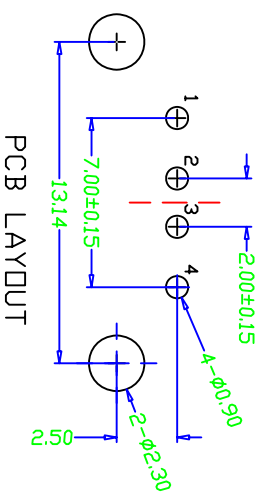

MAPX	MODIFICATION	DATE
------	--------------	------

NOTES:
 1. HOUSING: SEE NOTES, UJ94V-0.
 TERMINAL: SEE NOTES.
 SHELL: SEE NOTES.

SPECIFICATION:

- ELECTRICAL CHARACTERISTIC:
 CONTACT RESISTANCE: 30MΩ MAX
 DIELECTRIC WITHSTANDING VOLTAGE: 500V AC FOR 1MIN
 INSULATION RESISTANCE: 1000MΩ MIN
- MECHANICAL CHARACTERISTIC:
 INSERTION FORCE: 35N(3.57KGF) MAX
 EXTRACTION FORCE: 10~35N(1.02~3.57KGF) MIN
 DURABILITY: 1500 CYCLES EXTRACTION FORCE: 10~35N
 5000 CYCLES MIN
 5000 CYCLES EXTRACTION FORCE: 3~35N
- ENVIRONMENTAL:
 OPERATING TEMPERATURE: -55°C+85°C
- CONTACT FINISH:
 01: Selective Gold Flash
 02: Selective Gold 3U"
 03: Selective Gold 5U"
 04: Selective Gold 15U"
 05: Selective Gold 30U"

深圳市精拓金电子有限公司

产品图

PRODUCT CHART DWG

公差一览表

TOLERANCE UNLESS OTHERWISE	公差
X	±0.25
X	±0.20
XX	±0.15
XXX	±0.10
	±5°
	±2°
	±1°
	±0.5°

单位	MM	制图	Z-Y-B	制料号	916-261A1013Y10200
比例	1:1	审核	郭治富	产品名称	AF13, 7直脚180度无边铁壳PBT白胶
日期	2014.07.24	核准	黄国荣	Product No	
DATE		APRD		角法	版本
				VER	AD