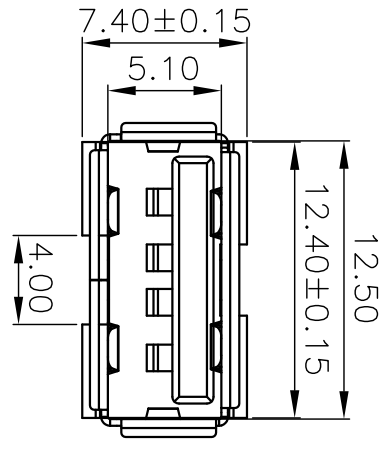

MAPX	MODIFICATION	DATE
------	--------------	------

Note:

- Material:
 - Housing: High temperature thermoplastic with/black G/F, UL94V-0
 - Contact: copper alloy, t=0.25mm
 - Shell: copper/Ferroalloy alloy, t=0.30mm
- Specification:
 - Current rating: 5A Max.
 - Dielectric withstanding voltage: 100 V(ac) for 1 min.
 - Contact resistance: 30 mΩ Max.
 - Insulation resistance: 100 MΩ Min.
 - Total mating force: 3.57 Kgf Max.
 - Total unmating force: 1.0 Kgf Min.
- Finish:
 - Contact: Plated Gold in Mating Area; Tin On Solder Tails
 - Shell: Nickel Plating
- Environmental:
 - Temperature range: -55°C~85°C