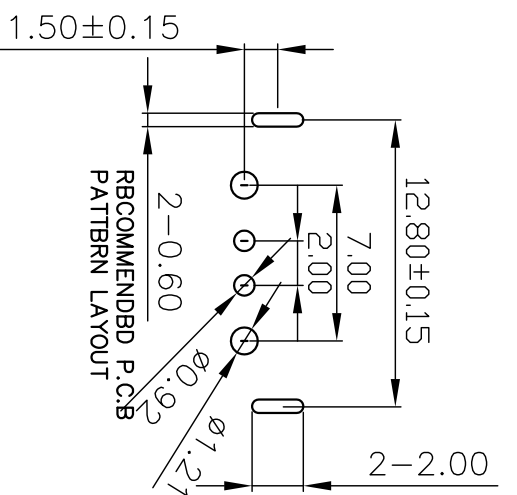

MAPX	MODIFICATION	DATE
------	--------------	------

Note:

- Material:
 - Housing: High temperature thermoplastic with/black G/F, UL94V-0
 - Contact: copper alloy, t=0.25mm
 - Shell: copper/Ferroalloy alloy, t=0.30mm
- Specification:
 - Current rating: 5A Max.
 - Dielectric withstanding voltage: 100 V(ac) for 1 min.
 - Contact resistance: 30 mΩ Max.
 - Insulation resistance: 100 MΩ Min.
 - Total mating force: 3.57 Kgf Max.
 - Total unmating force: 1.0 Kgf Min.
- Finish:
 - Contact: Plated Gold in Mating Area; Tin On Solder Tails
 - Shell: Nickel Plating
- Environmental:
 - Temperature range: -55°C~85°C