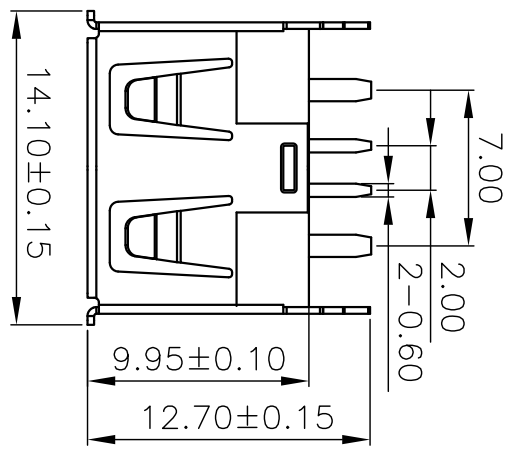

MAPX	MODIFICATION	DATE
------	--------------	------

Note:

- Material:
 - Housing: High temperature thermoplastic with/black G/F, UL94V-0
 - Contact: copper alloy, t=0.25mm
 - Shell: copper/Ferroalloy alloy, t=0.30mm
- Specification:
 - Current rating: 5A Max.
 - Dielectric withstanding voltage: 100 V(ac) for 1 min.
 - Contact resistance: 30 mΩ Max.
 - Insulation resistance: 100 MΩ Min.
 - Total mating force: 3.57 Kgf Max.
 - Total unmating force: 1.0 Kgf Min.
- Finish:
 - Contact: Plated Gold in Mating Area; Tin On Solder Tails
 - Shell: Nickel Plating
- Environmental:
 - Temperature range: -55°C~85°C