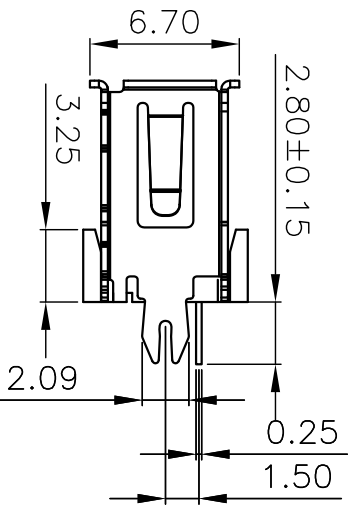

MAPX	MODIFICATION	DATE
------	--------------	------

Note:

- Material:
 - Housing: High temperature thermoplastic with/black G/F, UL94V-0
 - Contact: copper alloy, t=0.25mm
 - Shell: copper/Ferroalloy alloy, t=0.30mm
- Specification:
 - Current rating: 5A Max.
 - Dielectric withstanding voltage: 100 V(ac) for 1 min.
 - Contact resistance: 30 mΩ Max.
 - Insulation resistance: 100 MΩ Min.
 - Total mating force: 3.57 Kgf Max.
 - Total unmating force: 1.0 Kgf Min.
- Finish:
 - Contact: Plated Gold in Mating Area; Tin On Solder Tails
 - Shell: Nickel Plating
- Environmental:
 - Temperature range: -55°C~85°C

产品图

深圳市精拓金电子有限公司

公差一栏表

单位: MM

公差一栏表	公差	公差	公差	公差	公差	公差	公差	公差	公差
TOLERANCE UNLESS OTHERWISE	±0.30	±0.30	±0.25	±0.15	±0.10	±5.°	±2.°	±1.°	±0.5°
DATE	2019.11.23	DATE	DATE	DATE	DATE	DATE	DATE	DATE	DATE

G 1 2 3 4 5 6 7 8 9 10 F E D C B A