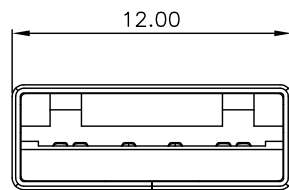

SYM	ECN No.	MODIFICATION	DATE	ISSUED

Note:

1.Material:

1.1,Housing: High temperature

thermoplastic with/black g.f,UL94v-0

1.2,Contact: copper alloy,t=0.25mm

1.3,Shell: copper/Ferroalloy alloy,t=0.35mm

2.Specification:

3.Finish:

3.1,Contact: Plated Gold in Mating Area:

Tin On Solder Talls

Shell: Nickel Plating

4.Environmental:

4.1,Temperature range: -55°C~85°C

DRAWN		JT 深圳市精拓金电子有限公司						
CHECKED		TITLE		PART NO.				
APPROVED		AM大电流一体式（大縫隙） PBT黑色/5A		917-111A102DAM0400				
				DRAWING NO.				
				--				
 3rd ANGLE PROJECTION	UNIT	TOLERANCE			SCALE	SHEET	SIZE	REV.
	mm	.XXX±.10, .XX±.15, .X±.25, ANG±1°			1:1	1 OF 1	A4	X1