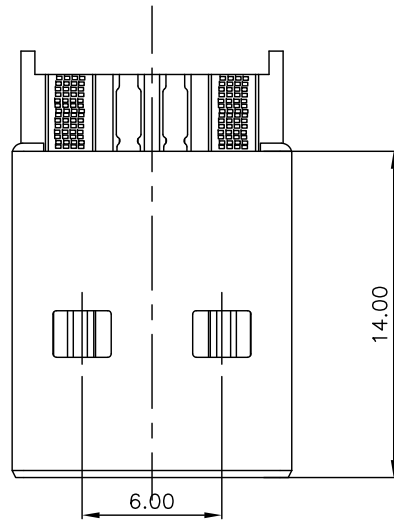

SYM	ECN No.	MODIFICATION	DATE	ISSUED

Note:

1.Material:

1.1,Housing: High temperature

thermoplastic with/black g.f,UL94v-0

1.2,Contact: copper alloy,t=0.25mm

1.3,Shell: copper/Ferroalloy alloy,t=0.35mm

2.Specification:

3.Finish:

3.1,Contact: Plated Gold in Mating Area:

Tin On Solder Talls

Shell: Nickel Plating

4.Environmental:

4.1,Temperature range: -55°C~85°C

DRAWN		JT 深圳市精拓金电子有限公司						
CHECKED		TITLE		PART NO.				
APPROVED		AM大电流一体式（大縫隙） PBT黑色/5A		917-111A102DAM0400				
				DRAWING NO.				
				--				
 3rd ANGLE PROJECTION	UNIT	TOLERANCE			SCALE	SHEET	SIZE	REV.
	mm	.XXX±.10, .XX±.15, .X±.25, ANG±1°			1:1	1 OF 1	A4	X1