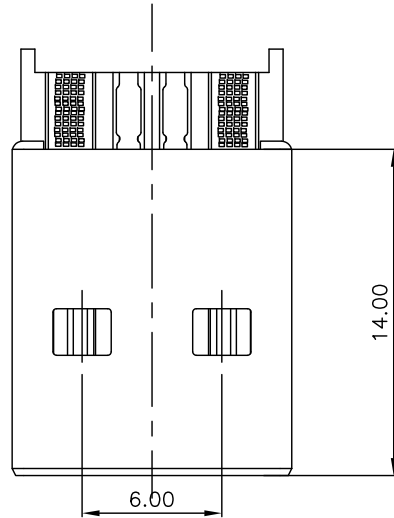

SYM	ECN No.	MODIFICATION	DATE	ISSUED

Note:

1.Material:

1.1,Housing: High temperature

thermoplastic with/black g.f,UL94v-0

1.2,Contact: copper alloy,t=0.25mm

1.3,Shell: copper/Ferroalloy alloy,t=0.35mm

2.Specification:

3.Finish:

3.1,Contact: Plated Gold in Mating Area:

Tin On Solder Talls

Shell: Nickel Plating

4.Environmental:

4.1,Temperature range: -55°C~85°C

DRAWN		<b>JT</b> 深圳市精拓金电子有限公司						
CHECKED		TITLE		PART NO.				
APPROVED		AM大电流一体式（大縫隙） PBT红色/5A		917-111A110DAM0400				
				DRAWING NO. --				
 3rd ANGLE PROJECTION	UNIT	TOLERANCE			SCALE	SHEET	SIZE	REV.
	mm	.XXX±.10, .XX±.15, .X±.25, ANG±1°			1:1	1 OF 1	A4	X1