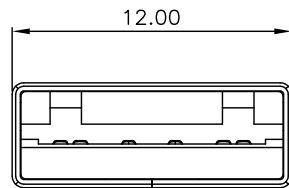

SYM	ECN No.	MODIFICATION	DATE	ISSUED

Note:

1.Material:

1.1,Housing: High temperature

thermoplastic with/black g.f,UL94v-0

1.2,Contact: copper alloy,t=0.25mm

1.3,Shell: copper/Ferroalloy alloy,t=0.35mm

2.Specification:

3.Finish:

3.1,Contact: Plated Gold in Mating Area:

Tin On Solder Talls

Shell: Nickel Plating

4.Environmental:

4.1,Temperature range: -55°C~85°C

DRAWN		<b>JT</b> 深圳市精拓金电子有限公司						
CHECKED		TITLE		PART NO.				
APPROVED		AM大电流一体式（大縫隙） PBT红色/5A		917-111A110DAM0400				
				DRAWING NO. --				
 3rd ANGLE PROJECTION	UNIT	TOLERANCE			SCALE	SHEET	SIZE	REV.
	mm	.XXX±.10, .XX±.15, .X±.25, ANG±1°			1:1	1 OF 1	A4	X1