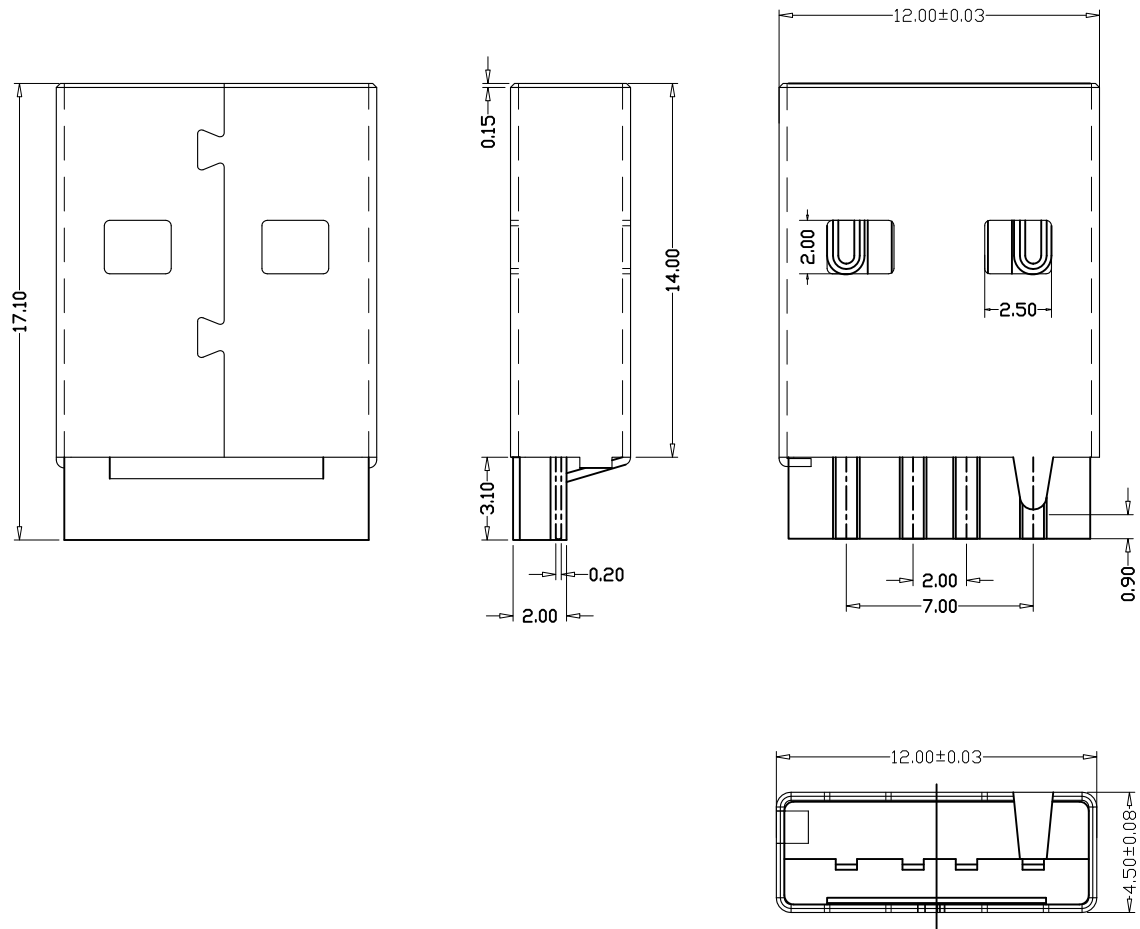

MAPX	MODIFICATION	DATE

NOTES:
Housing: Thermoplastics
Contact: Copper Alloy
Shell: Copper Alloy/Steel
Voltage Current Rating:1.5 AMP. 30V AC
Insulation Resistance:1000MΩ Min.
Contact Resistance:30 MΩ Max.
Dielectric Withstanding Voltage:500W AC
Temperature Range:-55° C to +85° C
Insulator color: Black/White
Plastic material:PBT/LCP
Shell finish:Nickel plated/Tin-Lead plated
Contact finish:
01:Selective Gold Flash
02:Selective Gold 3U”
03:Selective Gold 5U”
04:Selective Gold 15U”
05:Selective Gold 30U”

产品图 PRODUCT CHART DWG				深圳市精拓金电子有限公司							
公差一览表 TOLERANCE UNLESS OTHERWISE				单位 UNITS	MM	制图 DRAWING	Z-Y-B	制图料号 PRODUCT PART NO.	917-421A1018A40202		
X.	±0.15	X.	±5°	比例 SCALE	1:1	审核 CHKD		产品名称 PRODUCT NO.	AM5代S款白胶焊线式+正面短路PIN		
.XX	±0.10	.XX	±2°	日期 DATE	2013.1.15	核准 APPD		角法 VIEW		版本 VER	AO
.XXX	±0.05	.XXX	±1°								
	±0.03		±0.5°								