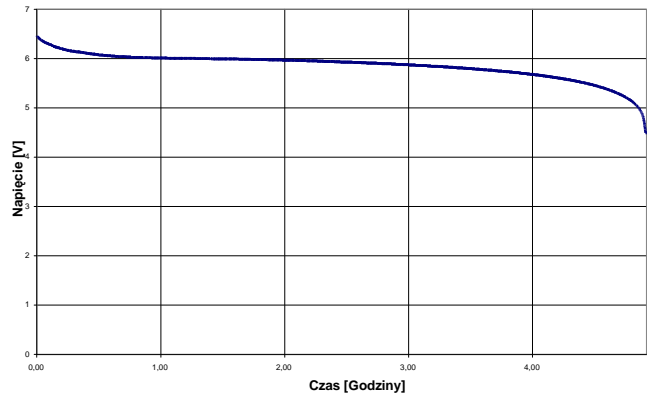

Nominal capacity (for 0,2C load)

Ni-MH

**MUST BE
RECYCLED OR
DISPOSED OF
PROPERLY.**

Ni-MH

Now a days any spent battery should not be
bin improperly !
Please return old batteries to your supplier.

Info: odpady@bto.pl