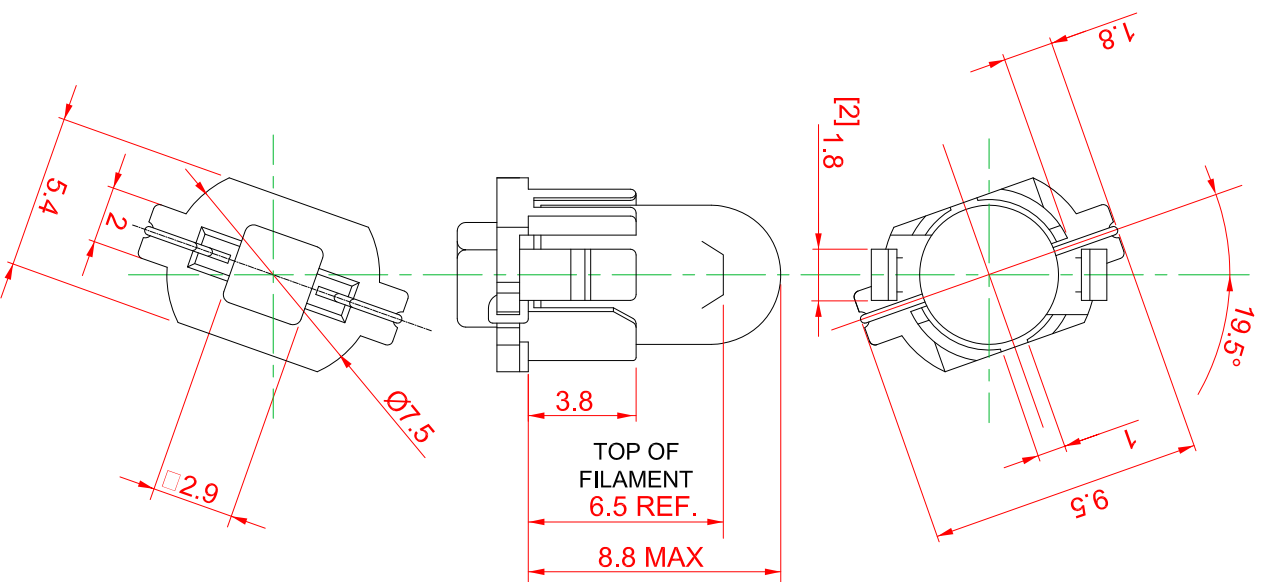

REV.	DESCRIPTION/ECO NO.	DATE
	RELEASE	6/24/13

Ø0.3±0.05 LEADS
SOLDER-PLATING

FOR REFERENCE

LAMP TYPE	VOLTS RATED	AMPS ± 10%	*MSCP ± 25%	*LUMENS ± 25%	AVERAGE LIFE HRS.	FILAMENT TYPE	BASE COLOR
DW10	14.0	.100	.500	6.29	10,000	C-2F	BLACK

* LAMP RATING ONLY WITHOUT BASE AND FILTER

JKL PART NO.: DPS-DW10/BLA/39-04-5U

FILTER NUMBER	*COLOR X	*COLOR Y
39-04-5U	0.36	0.41

* COLOR AT 12.5 VOLTS.

METRIC		DIMENSIONS ARE IN MILLIMETERS		TOLERANCE UNLESS OTHERWISE SPECIFIED	
THIRD ANGLE PROJECTION		1 PL +/- 0.2		2 PL +/- 0.20	
		ANGLE +/- 0			
DRAWN BY	L. WENGSTROM	APP'D BY	L.R.	DATE	6/24/13
SCALE	A	SIZE	55335	FSCM NO.	DPS-DW10/BLA/39-04-5U
RELEASED DATE	6/24/13	REVISION DATE		REV. NO.	1 OF 1

- CAD DRAWING -
MANUAL REVISIONS NOT PERMITTED

JKL COMPONENTS CORPORATION

T-1 1/4 PUSH LOCK LAMP WITH FILTER

X-ON Electronics

Largest Supplier of Electrical and Electronic Components

Click to view similar products for [Panel Mount Indicator Lamps](#) category: