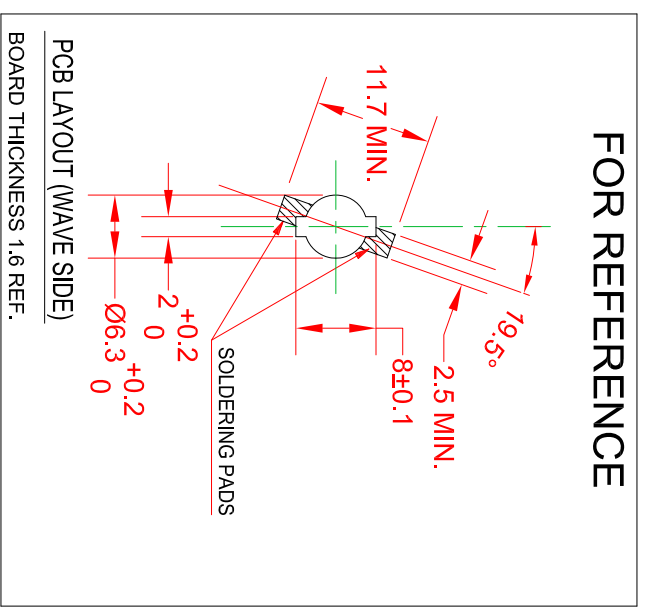

REV.	DESCRIPTION/ECO NO.	DATE
	RELEASE	6/24/13

Ø0.3±0.05 LEADS
SOLDER-PLATING

FOR REFERENCE

LAMP TYPE	VOLTS RATED	AMPS ± 10%	*MSCP ± 25%	*LUMENS ± 25%	AVERAGE LIFE HRS.	FILAMENT TYPE	BASE COLOR
DW10	14.0	.100	.500	6.29	10,000	C-2F	BLACK

* LAMP RATING ONLY WITHOUT BASE AND FILTER

JKL PART NO.: DPS-DW10/BLA/39-04-5U

FILTER NUMBER	*COLOR X	*COLOR Y
39-04-5U	0.36	0.41

* COLOR AT 12.5 VOLTS.

METRIC		DIMENSIONS ARE IN MILLIMETERS		TOLERANCE UNLESS OTHERWISE SPECIFIED	
THIRD ANGLE PROJECTION		1 PL +/- 0.2		2 PL +/- 0.20	
		ANGLE +/- 0			
DRAWN BY	L. WENGSTROM	APP'D BY	L.R.	DATE	6/24/13
SCALE	A	SIZE	55335	FSCM NO.	DPS-DW10/BLA/39-04-5U
RELEASED DATE	6/24/13	REVISION DATE		REV. NO.	1 OF 1

- CAD DRAWING -
MANUAL REVISIONS NOT PERMITTED

JKL COMPONENTS CORPORATION

T-1 1/4 PUSH LOCK LAMP WITH FILTER

X-ON Electronics

Largest Supplier of Electrical and Electronic Components

Click to view similar products for [Panel Mount Indicator Lamps](#) category: