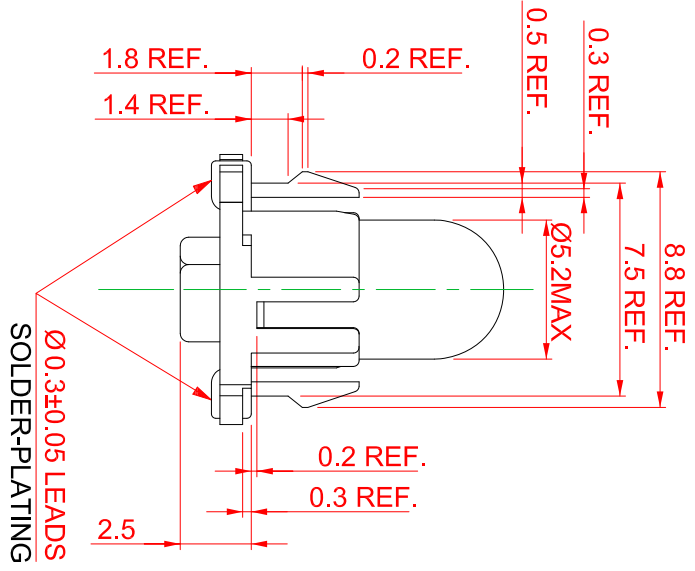

REV.	DESCRIPTION/ECO NO.	DATE
	RELEASE	6/24/13

Ø0.3±0.05 LEADS
SOLDER-PLATING

FOR REFERENCE

LAMP TYPE	VOLTS RATED	AMPS ± 10%	*MSCP ± 25%	*LUMENS ± 25%	AVERAGE LIFE HRS.	FILAMENT TYPE	BASE COLOR
DW10	14.0	.100	.500	6.29	10,000	C-2F	BLACK

* LAMP RATING ONLY WITHOUT BASE AND FILTER

JKL PART NO.: DPS-DW10/BLA/39-04-5U

FILTER NUMBER	*COLOR X	*COLOR Y
39-04-5U	0.36	0.41

* COLOR AT 12.5 VOLTS.

METRIC		DIMENSIONS ARE IN MILLIMETERS		TOLERANCE UNLESS OTHERWISE SPECIFIED	
THIRD ANGLE PROJECTION		1 PL +/- 0.2		2 PL +/- 0.20	
		ANGLE +/- 0			
DRAWN BY	L. WENGSTROM	APP'D BY	L.R.	DATE	6/24/13
SCALE	A	SIZE	55335	FSCM NO.	DPS-DW10/BLA/39-04-5U
RELEASED DATE	6/24/13	REVISION DATE		REV. NO.	1 OF 1