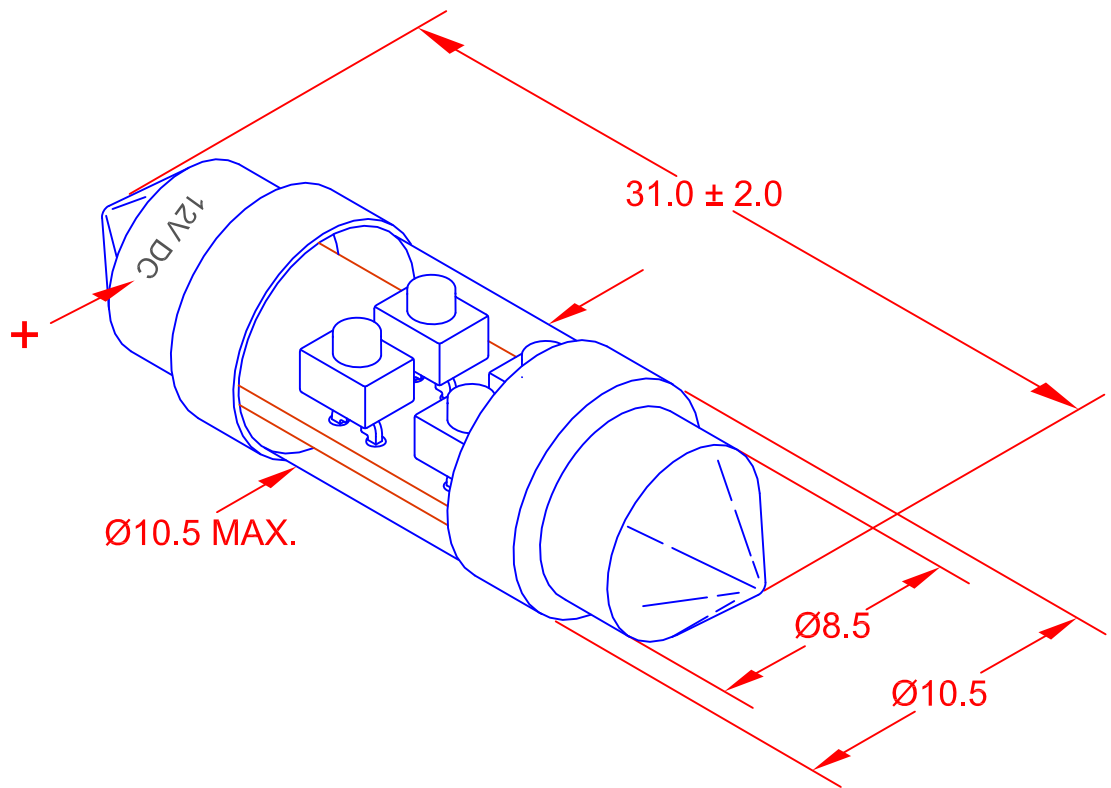

LED FESTOON LAMP

NOTES:

1. LED includes integrated diode for reverse voltage protection.
2. LED includes integrated resistor for current limiting.

TYPICAL ELECTRICAL & OPTICAL OPERATING CHARACTERISTICS

(Ta = 25 degree C)

PART NUMBER	EMITTING COLOR	AMPERAGE mA	VOLTAGE Vdc	LUMENS
LE-1031-02W	WHITE 9000K	20mA	12	7.6

<p>METRIC</p> <p>THIRD ANGLE PROJECTION</p>			<p>DIMENSIONS ARE IN MILLIMETERS</p> <p>TOLERANCE UNLESS OTHERWISE SPECIFIED</p> <p>1 PL +/- 0.2</p> <p>2 PL +/- 0</p> <p>ANGLE +/- 0</p>		<p>JKL COMPONENTS CORPORATION</p>					
<p>RELEASE</p>			<p>7/15/13</p>		<p>TITLE</p> <p>LED FESTOON LAMP</p>					
<p>APPV'D DATE</p>			<p>APPV'D BY DATE</p> <p>L.R. 7/15/13</p>		<p>SIZE</p> <p>A</p>	<p>FSCM NO.</p> <p>55335</p>	<p>DRAWING NO.</p> <p>LE-1031-02W</p>			
<p>DESCRIPTION/ECO NUMBER</p>			<p>- CAD DRAWING -</p> <p>MANUAL REVISIONS NOT PERMITTED</p>		<p>SCALE</p> <p>NONE</p>	<p>RELEASED DATE</p> <p>7/15/13</p>	<p>REVISION DATE</p>	<p>REV. NO.</p>	<p>SHEET</p> <p>1 OF 1</p>	