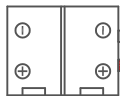

ZFS-CH138-8J
Jumper Connector