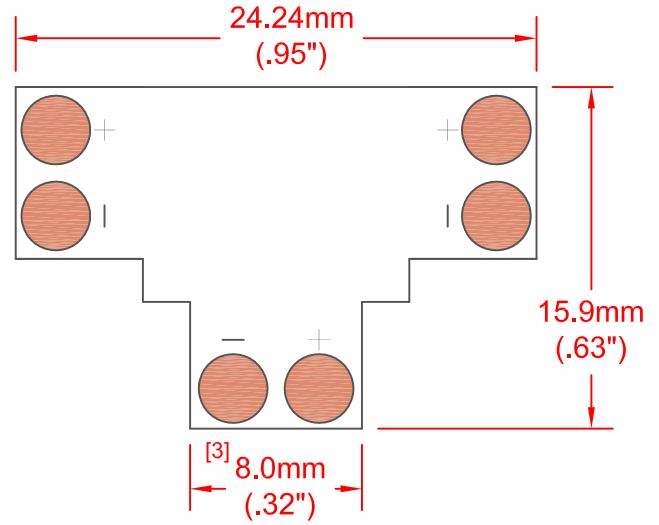

ZFS-CNT-8J

PRODUCT ASSEMBLED

MATING COMPONENTS (Order Separately)

ZFS-CH0-8J
Connector

ZFS-CH138-8J
Jumper Connector

ZFS-CH140-8I
Input Connector

PLEASE REFER TO JKL APPLICATION SHEET: JKL-AS-ZFS-LED FLEX SOLDERLESS CONNECTORS

NOTES:

1. LIMIT CURRENT TO A MAXIMUM OF 5 AMPS.
2. DIMENSIONS ARE REFERENCE ONLY.

JKL PART NO.: ZFS-CNT-8J

		METRIC  THIRD ANGLE PROJECTION		DIMENSIONS ARE IN mm (INCHES) TOLERANCE UNLESS OTHERWISE SPECIFIED 1 PL +/- REF. 2 PL +/- REF. ANGLE +/-		JKL COMPONENTS CORPORATION TITLE: SOLDERLESS 8mm FLEX TAPE "T" SHAPE JOINER CONNECTOR				
RELEASED		2/5/14		DRAWN BY: L. WENGSTROM APPV'D BY: L.R.	DATE: 2/5/14 SIZE: A	FSCM NO.: 55335	DRAWING NO.: ZFS-CNT-8J			
REV. NO.	DESCRIPTION/ECO NUMBER	APPV'D DATE	- CAD DRAWING - MANUAL REVISIONS NOT PERMITTED			SCALE: NONE	RELEASED DATE: 2/5/14	REVISION DATE:	REV. NO.:	SHEET 1 OF 1