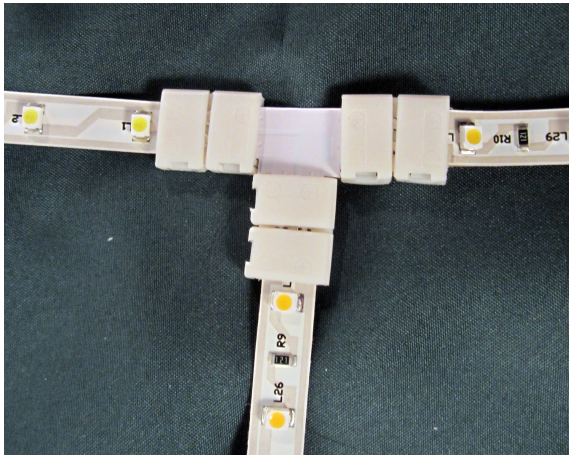

ZFS-CNT-8J

PRODUCT ASSEMBLED

MATING COMPONENTS (Order Separately)

ZFS-CH0-8J
Connector

ZFS-CH138-8J
Jumper Connector

ZFS-CH140-8I
Input Connector

PLEASE REFER TO JKL APPLICATION SHEET: JKL-AS-ZFS-LED FLEX SOLDERLESS CONNECTORS

NOTES:

1. LIMIT CURRENT TO A MAXIMUM OF 5 AMPS.
2. DIMENSIONS ARE REFERENCE ONLY.

JKL PART NO.: ZFS-CNT-8J

		METRIC  THIRD ANGLE PROJECTION		DIMENSIONS ARE IN mm (INCHES) TOLERANCE UNLESS OTHERWISE SPECIFIED 1 PL +/- REF. 2 PL +/- REF. ANGLE +/-		JKL COMPONENTS CORPORATION TITLE: SOLDERLESS 8mm FLEX TAPE "T" SHAPE JOINER CONNECTOR				
RELEASED		2/5/14		DRAWN BY: L. WENGSTROM APPV'D BY: L.R.	DATE: 2/5/14 SIZE: A	FSCM NO.: 55335	DRAWING NO.: ZFS-CNT-8J			
REV. NO.	DESCRIPTION/ECO NUMBER	APPV'D DATE	- CAD DRAWING - MANUAL REVISIONS NOT PERMITTED			SCALE: NONE	RELEASED DATE: 2/5/14	REVISION DATE:	REV. NO.:	SHEET 1 OF 1