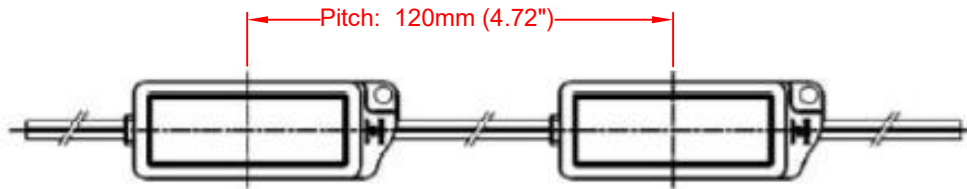

# EDGE LIGHT LED SIGN MODULE

## Features

- BEAM ANGLE: 18° X 70°
- OSRAM LEDS
- 24V DC OPERATION
- IP67 WATER RESISTANT
- LONG LIFE: 50,000 HOURS TO L70
- 5 YEAR WARRANTY
- STANDARD PACKAGING: 30 MODULES PER STRAND

OPERATING TEMPERATURE: -20~50°C

## Notes:

- 20W 24V DC POWER SUPPLY = MAX OF 10 MODULES CONNECTED IN SERIES
- 60W 24V DC POWER SUPPLY = MAX OF 30 MODULES CONNECTED IN SERIES

		<p>THIRD ANGLE PROJECTION</p>		<p>METRIC</p> <p>DIMENSIONS ARE IN mm (INCHES)</p> <p>TOLERANCE UNLESS OTHERWISE SPECIFIED</p> <p>1 PL +/- REF.</p> <p>2 PL +/- REF.</p> <p>ANGLE +/-</p>		<p><b>JKL</b> COMPONENTS CORPORATION</p> <p>TITLE</p> <p>EDGE LIGHT LED SIGN MODULE</p>				
REV. NO.	DESCRIPTION/ECO NUMBER	APPV'D DATE	DRAWN BY	APPV'D BY	DATE	SIZE	FSCM NO.	DRAWING NO.		
B	CHNG INPUT VOLTS TO 24 ON CHART	10/8/19	L. WENGSTROM	S.N.	10/8/19	A	55335	ZM-6223-CW		
A	ADD CANADIAN-US SYMBOL	9/16/19								
	RELEASED	10/7/18								
			- CAD DRAWING -			SCALE	RELEASED DATE	REVISION DATE	REV. NO.	SHEET
			MANUAL REVISIONS NOT PERMITTED			NONE	10/7/18	10/8/19	B	1 OF 1