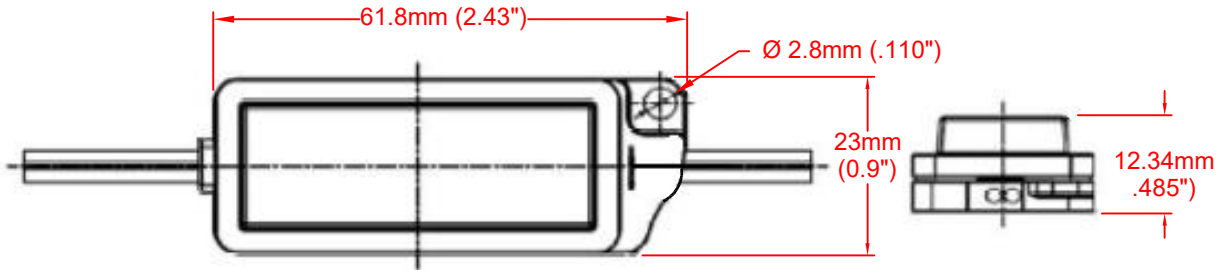

## Features

- BEAM ANGLE: 18° X 70°
- OSRAM LEDS
- 24V DC OPERATION
- IP67 WATER RESISTANT
- LONG LIFE: 50,000 HOURS TO L70
- 5 YEAR WARRANTY
- STANDARD PACKAGING: 30 MODULES PER STRAND

OPERATING TEMPERATURE: -20~50°C

## Notes:

- 20W 24V DC POWER SUPPLY = MAX OF 10 MODULES CONNECTED IN SERIES
- 60W 24V DC POWER SUPPLY = MAX OF 30 MODULES CONNECTED IN SERIES

		<p>THIRD ANGLE PROJECTION</p>		<p>METRIC</p> <p>DIMENSIONS ARE IN mm (INCHES)</p> <p>TOLERANCE UNLESS OTHERWISE SPECIFIED</p> <p>1 PL +/- REF.</p> <p>2 PL +/- REF.</p> <p>ANGLE +/-</p>		<p><b>JKL</b> COMPONENTS CORPORATION</p> <p>TITLE</p> <p>EDGE LIGHT LED SIGN MODULE</p>				
REV. NO.	DESCRIPTION/ECO NUMBER	APPV'D DATE	DRAWN BY	APPV'D BY	DATE	SIZE	FSCM NO.	DRAWING NO.		
B	CHNG INPUT VOLTS TO 24 ON CHART	10/8/19	L. WENGSTROM	S.N.	10/8/19	A	55335	ZM-6223-CW		
A	ADD CANADIAN-US SYMBOL	9/16/19								
	RELEASED	10/7/18								
			- CAD DRAWING -			SCALE	RELEASED DATE	REVISION DATE	REV. NO.	SHEET
			MANUAL REVISIONS NOT PERMITTED			NONE	10/7/18	10/8/19	B	1 OF 1