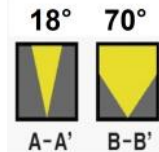

## Features

- BEAM ANGLE: 18° X 70°
- OSRAM LEDS
- 24V DC OPERATION
- IP67 WATER RESISTANT
- LONG LIFE: 50,000 HOURS TO L70
- 5 YEAR WARRANTY
- STANDARD PACKAGING: 30 MODULES PER STRAND

OPERATING TEMPERATURE: -20~50°C

## Notes:

- 20W 24V DC POWER SUPPLY = MAX OF 10 MODULES CONNECTED IN SERIES
- 60W 24V DC POWER SUPPLY = MAX OF 30 MODULES CONNECTED IN SERIES

		<p>THIRD ANGLE PROJECTION</p>		<p>METRIC</p> <p>DIMENSIONS ARE IN mm (INCHES)</p> <p>TOLERANCE UNLESS OTHERWISE SPECIFIED</p> <p>1 PL +/- REF.</p> <p>2 PL +/- REF.</p> <p>ANGLE +/-</p>		<p><b>JKL</b> COMPONENTS CORPORATION</p> <p>TITLE</p> <p>EDGE LIGHT LED SIGN MODULE</p>				
REV. NO.	DESCRIPTION/ECO NUMBER	APPV'D DATE	DRAWN BY	APPV'D BY	DATE	SIZE	FSCM NO.	DRAWING NO.		
B	CHNG INPUT VOLTS TO 24 ON CHART	10/8/19	L. WENGSTROM	S.N.	10/8/19	A	55335	ZM-6223-CW		
A	ADD CANADIAN-US SYMBOL	9/16/19								
	RELEASED	10/7/18								
			- CAD DRAWING -			SCALE	RELEASED DATE	REVISION DATE	REV. NO.	SHEET
			MANUAL REVISIONS NOT PERMITTED			NONE	10/7/18	10/8/19	B	1 OF 1