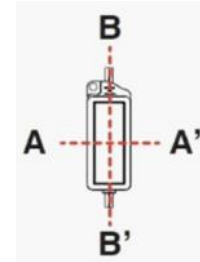

## Features

- BEAM ANGLE: 18° X 70°
- OSRAM LEDS
- 24V DC OPERATION
- IP67 WATER RESISTANT
- LONG LIFE: 50,000 HOURS TO L70
- 5 YEAR WARRANTY
- STANDARD PACKAGING: 30 MODULES PER STRAND

OPERATING TEMPERATURE: -20~50°C

## Notes:

- 20W 24V DC POWER SUPPLY = MAX OF 10 MODULES CONNECTED IN SERIES
- 60W 24V DC POWER SUPPLY = MAX OF 30 MODULES CONNECTED IN SERIES

		<p>THIRD ANGLE PROJECTION</p>		<p>METRIC</p> <p>DIMENSIONS ARE IN mm (INCHES)</p> <p>TOLERANCE UNLESS OTHERWISE SPECIFIED</p> <p>1 PL +/- REF.</p> <p>2 PL +/- REF.</p> <p>ANGLE +/-</p>		<p><b>JKL</b> COMPONENTS CORPORATION</p> <p>TITLE</p> <p>EDGE LIGHT LED SIGN MODULE</p>				
REV. NO.	DESCRIPTION/ECO NUMBER	APPV'D DATE	DRAWN BY	APPV'D BY	DATE	SIZE	FSCM NO.	DRAWING NO.		
B	CHNG INPUT VOLTS TO 24 ON CHART	10/8/19	L. WENGSTROM	S.N.	10/8/19	A	55335	ZM-6223-CW		
A	ADD CANADIAN-US SYMBOL	9/16/19								
	RELEASED	10/7/18								
			- CAD DRAWING -			SCALE	RELEASED DATE	REVISION DATE	REV. NO.	SHEET
			MANUAL REVISIONS NOT PERMITTED			NONE	10/7/18	10/8/19	B	1 OF 1