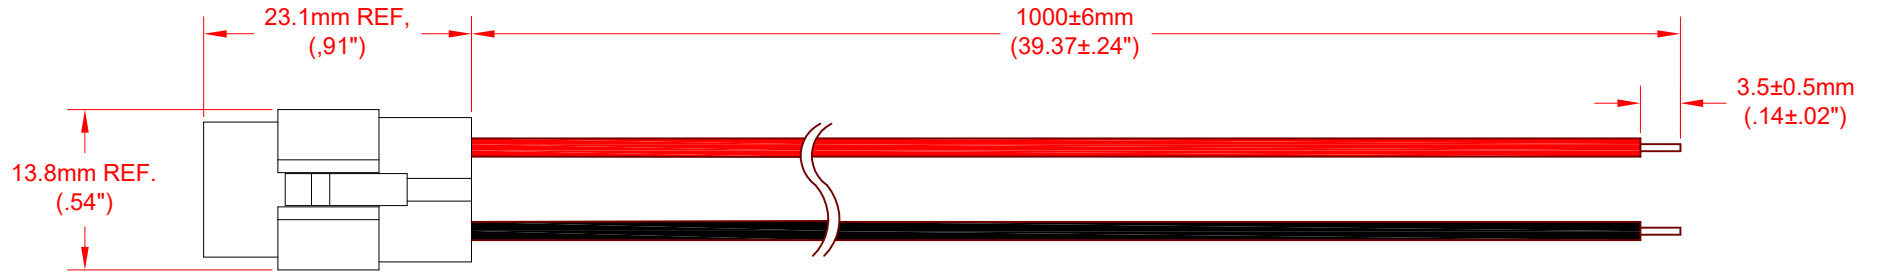

REV.	DESCRIPTION/ECO NO.	DATE
	RELEASE	7/3/12
A	CHECK LEAD LENGTH TOL. TO 6mm	11/18/19

LOCKING LATCH VIEW

PIN	WIRE TYPE	AWG	COLOR
1	UL 1007	22	BLACK
2	UL 1007	22	RED

JKL PART NO.: ZWF-1000-I

USED WITH JKL ZWF-MULTI LED LIGHT BARS

<p>THIRD ANGLE PROJECTION</p>	<p>METRIC</p> <p>DIMENSIONS ARE IN mm (INCHES)</p> <p>TOLERANCE UNLESS OTHERWISE SPECIFIED</p> <p>1 PL +/- REF.</p> <p>2 PL +/- REF.</p> <p>ANGLE +/- 0</p>	<p>JKL COMPONENTS CORPORATION</p>			
	<p>TITLE</p> <p>INPUT CONNECTOR HARNESS</p>				
<p>DRAWN BY</p> <p>L. WENGSTROM</p>	<p>APPV'D BY</p> <p>S.C.N.</p>	<p>DATE</p> <p>11/18/19</p>	<p>SIZE</p> <p>A</p>	<p>FSCM NO.</p> <p>55335</p>	<p>DRAWING NO.</p> <p>ZWF-1000-I</p>
<p>- CAD DRAWING -</p> <p>MANUAL REVISIONS NOT PERMITTED</p>			<p>SCALE</p> <p>NONE</p>	<p>RELEASED DATE</p> <p>7/3/12</p>	<p>REVISION DATE</p> <p>11/18/19</p>
				<p>REV. NO.</p> <p>A</p>	<p>SHEET</p> <p>1 OF 1</p>