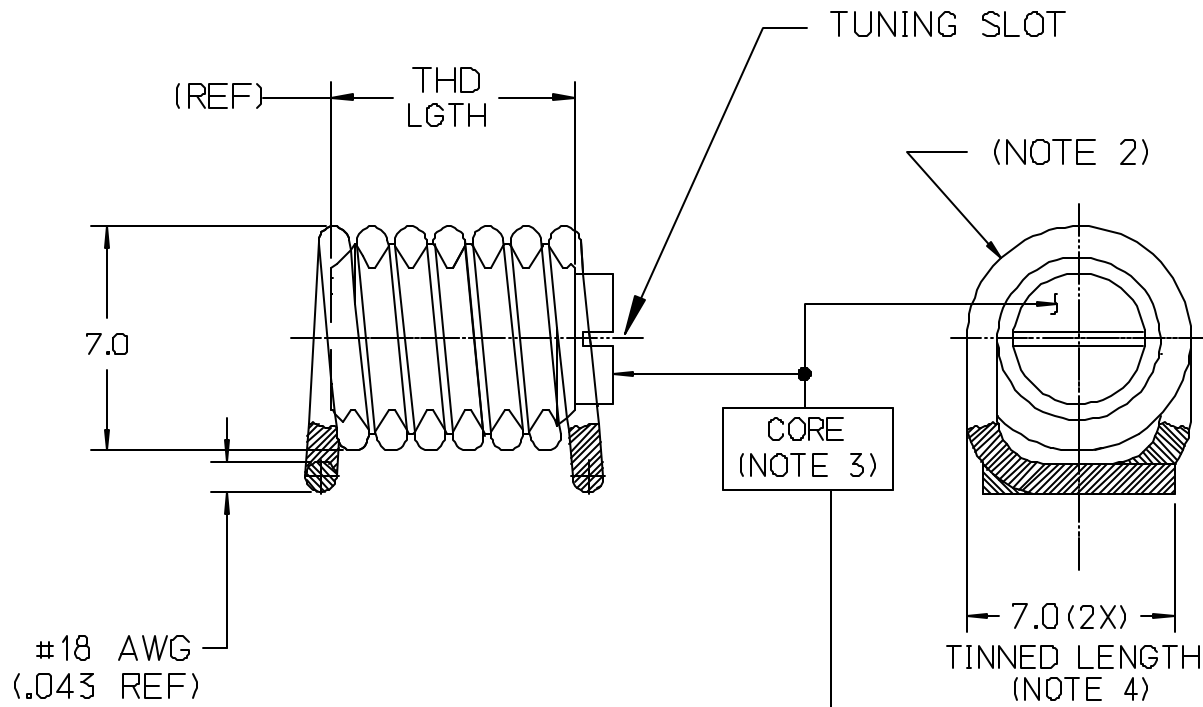

PATENT PENDING

MI DRG. NO.

JLCXXEYYYTRSMC

REV.

JLCXXEYYYTRSM

C

**VARIABLE INDUCTOR COIL
(NONMAGNETIC)**

FILE AIROUT

NOTES.

1. a. DIMENSIONS mm
b. DIMENSIONS (inches) FOR REFERENCE ONLY
2. COIL
a. MATERIAL:
COPPER ALLOY (COATED)
b. TEMP RANGE: UP TO 200°C
3. CORE
a. MATERIAL:
PTFE / COPPER ALLOY
b. SELF-RESONANT FREQUENCY (SRF) IS MEASURED WITH THE CORE FULLY ENGAGED AS DEPICTED
c. L MIN MEASURED WITH CORE ENGAGING FULL WINDINGS. L MAX MEASURED WITH CORE ENGAGING SINGLE TURN.
4. TINNING
a. MATERIAL
RoHS COMPLIANT "SAC" ALLOY