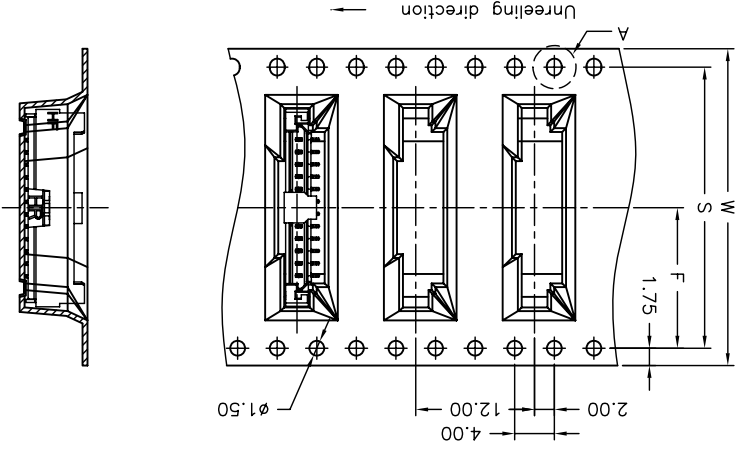

02~07 Contacts

Unreeling direction

SCALE 4:1
DETAIL A

Number of Contacts

02P	24	11.50	1,000
03P	24	11.50	1,000
04P	24	11.50	1,000
05P	24	11.50	1,000
06P	24	11.50	1,000
07P	24	11.50	1,000
08P	32	14.20	1,000
09P	32	14.20	1,000
10P	32	14.20	1,000
11P	32	14.20	1,000
12P	44	20.20	1,000
13P	44	20.20	1,000
14P	44	20.20	1,000
15P	44	20.20	1,000
20P	44	20.20	1,000
25P	56	26.20	1,000
30P	56	26.20	1,000

NOTE:
Material:Transparent
Anti-static Polystyrene.

08~30 Contacts

Unreeling direction

燦達電子工業股份有限公司
JOINT TECH ELECTRONIC IND. CO., LTD.

TITLE:

1.25mm PITCH
180° WAFER-SMT TYPE,
WITHOUT BOSS
TAPING SPEC.

UNIT SCALE SHEET
mm 1 : 1 2 of 2