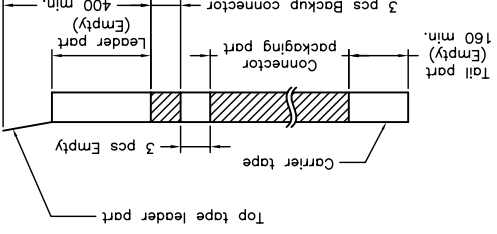

02~07 Contacts

Unreeling direction

SCALE 4:1
DETAIL A

Number of Contacts

02P	24	11.50	1,000
03P	24	11.50	1,000
04P	24	11.50	1,000
05P	24	11.50	1,000
06P	24	11.50	1,000
07P	24	11.50	1,000
08P	32	14.20	1,000
09P	32	14.20	1,000
10P	32	14.20	1,000
11P	32	14.20	1,000
12P	44	20.20	1,000
13P	44	20.20	1,000
14P	44	20.20	1,000
15P	44	20.20	1,000
20P	44	20.20	1,000
25P	56	26.20	1,000
30P	56	26.20	1,000

NOTE:
Material:Transparent
Anti-static Polystyrene.

08~30 Contacts

Unreeling direction

燦達電子工業股份有限公司
JOINT TECH ELECTRONIC IND. CO., LTD.

TITLE:

1.25mm PITCH
180° WAFER-SMT TYPE,
WITHOUT BOSS
TAPING SPEC.

UNIT SCALE SHEET
mm 1 : 1 2 of 2