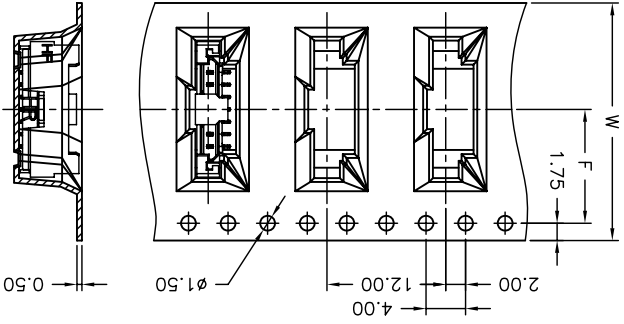

02~07 Contacts

Unreeling direction

SCALE 4:1
DETAIL A

Number of Contacts

02P	24	11.50	1,000
03P	24	11.50	1,000
04P	24	11.50	1,000
05P	24	11.50	1,000
06P	24	11.50	1,000
07P	24	11.50	1,000
08P	32	14.20	1,000
09P	32	14.20	1,000
10P	32	14.20	1,000
11P	32	14.20	1,000
12P	44	20.20	1,000
13P	44	20.20	1,000
14P	44	20.20	1,000
15P	44	20.20	1,000
20P	44	20.20	1,000
25P	56	26.20	1,000
30P	56	26.20	1,000

NOTE:
Material:Transparent
Anti-static Polystyrene.

08~30 Contacts

Unreeling direction

燦達電子工業股份有限公司
JOINT TECH ELECTRONIC IND. CO., LTD.

TITLE:

1.25mm PITCH
180° WAFER-SMT TYPE,
WITHOUT BOSS
TAPING SPEC.

UNIT SCALE SHEET
mm 1 : 1 2 of 2