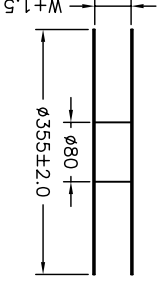

02~07 Contacts

Unreeling direction

SCALE 4:1
DETAIL A

Number of Contacts

02P	24	11.50	1,000
03P	24	11.50	1,000
04P	24	11.50	1,000
05P	24	11.50	1,000
06P	24	11.50	1,000
07P	24	11.50	1,000
08P	32	14.20	1,000
09P	32	14.20	1,000
10P	32	14.20	1,000
11P	32	14.20	1,000
12P	44	20.20	1,000
13P	44	20.20	1,000
14P	44	20.20	1,000
15P	44	20.20	1,000
20P	44	20.20	1,000
25P	56	26.20	1,000
30P	56	26.20	1,000

NOTE:
Material:Transparent
Anti-static Polystyrene.

08~30 Contacts

Unreeling direction

燦達電子工業股份有限公司
JOINT TECH ELECTRONIC IND. CO., LTD.

TITLE:

1.25mm PITCH
180° WAFER-SMT TYPE,
WITHOUT BOSS
TAPING SPEC.

UNIT SCALE SHEET
mm 1 : 1 2 of 2

REV. A0

DRAW NO.: A123WVA-S-XPXXXXXX02X

4

3

2

1

4

3