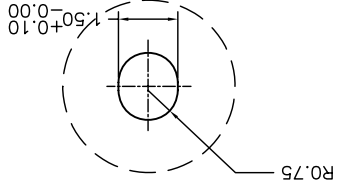

02~07 Contacts

Unreeling direction

SCALE 4:1
DETAIL A

Number of Contacts

02P	24	11.50	1,000
03P	24	11.50	1,000
04P	24	11.50	1,000
05P	24	11.50	1,000
06P	24	11.50	1,000
07P	24	11.50	1,000
08P	32	14.20	1,000
09P	32	14.20	1,000
10P	32	14.20	1,000
11P	32	14.20	1,000
12P	44	20.20	1,000
13P	44	20.20	1,000
14P	44	20.20	1,000
15P	44	20.20	1,000
20P	44	20.20	1,000
25P	56	26.20	1,000
30P	56	26.20	1,000

NOTE:
Material:Transparent
Anti-static Polystyrene.

08~30 Contacts

Unreeling direction

燦達電子工業股份有限公司
JOINT TECH ELECTRONIC IND. CO., LTD.

TITLE:

1.25mm PITCH
180° WAFER-SMT TYPE,
WITHOUT BOSS
TAPING SPEC.

UNIT SCALE SHEET
mm 1 : 1 2 of 2