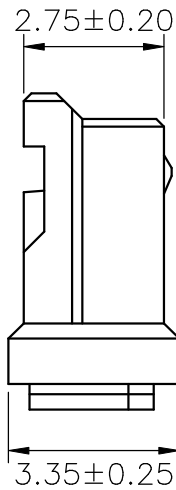

Circuit 1

SPECIFICATIONS

Current Rating: 3A AC,DC
 Voltage Rating: 350V AC,DC
 Temperature Range: -25°C ~ +85°C
 Contact Resistance: 20mΩ Max.
 Insulation Resistance: 1000MΩ Min.
 Withstanding Voltage: 500V AC/minute
 Material: Nylon 66,UL94V-0
 Color: Natural(White)

Ordering Information & Dimensions

PART NO.	Dimensions	
	A	B
A1501H-02P	1.50	4.10
A1501H-03P	3.00	5.60
A1501H-04P	4.50	7.10
A1501H-05P	6.00	8.60
A1501H-06P	7.50	10.10
A1501H-07P	9.00	11.60
A1501H-08P	10.50	13.10
A1501H-09P	12.00	14.60
A1501H-10P	13.50	16.10
A1501H-11P	15.00	17.60
A1501H-12P	16.50	19.10
A1501H-13P	18.00	20.60
A1501H-14P	19.50	22.10
A1501H-15P	21.00	23.60

			UNIT	SCALE	SHEET	TITLE:
			mm		1 of 1	1.50mm PITCH HOUSING
			DRAWN BY	APPROVED BY		
			董正一	董正一		
			2001.02.01	2001.02.01		
			GENERAL TOLERANCE			
			X. X±0.25	ANGLE±		
			X. XX±0.15			
			X. XXX±0.05			
BO	NEW RELEASE	2006.04.13				DRAW NO. :
REV.	DESCRIPTION	DATE				A1501H-XP
						REV.
						B0