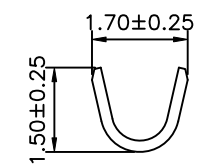

SEC:A-A

SEC:B-B

Ordering Information & Specifications

Part No	Wire Range	Insulation O.D.	Material	Finish	Qty/reel	Pack drum
A2004-TPE	AWG#22-#28	1.50mm(max)	Phosphor Bronze	Tin-plated	10,000pcs	With HR"
A2004-GPE	AWG#22-#28	1.50mm(max)	Phosphor Bronze	Gold-flash	10,000pcs	With HR"
A2004-MPE	AWG#22-#28	1.50mm(max)	Phosphor Bronze	Mist Tin	10,000pcs	With HR"
A2004-TPE-K	AWG#22-#28	1.50mm(max)	Phosphor Bronze	Tin-plated	10,000pcs	Without HR"

Note:E-Stamping before Tin-plated or Gold-flash

			 燦達電子工業股份有限公司 JOINT TECH ELECTRONIC IND. CO., LTD.					
UNIT	SCALE	SHEET	TITLE:					
mm	1 : 1	1 of 1	<b>2.00mm PITCH CRIMP TERMINAL</b>					
DRAWN BY		APPROVED BY						
董正一		董正一						
2001.02.01		2001.02.01						
GENERAL TOLERANCE			DRAW NO. : A2004-XX					
B2	EN20220217958	2022.02.17				劉建芳	X. X±0.25	ANGLE±
B1	REVISE	2006.11.01				伍建永		
B0	NEW RELEASE	2006.05.13				伍建永	X. XX±0.15	REV. B2
REV.	DESCRIPTION	DATE	NAME	X. XXX±0.05				