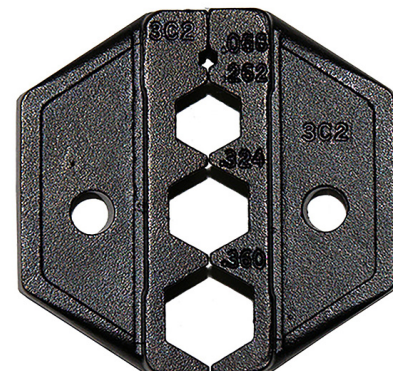

UC-8000

UCD-2045

Designed for minimal closing force (with separate crimping dies), this crimper is the perfect tool for crimping COAX, network, and other connectors using the appropriate dies.

Crimping Die works to create precision crimping grooves for perfect crimps every time.

SPECIFICATIONS	UC-8000	UC-8012	UC-8039	UCD-2045	UCD-2685
CABLE TYPE	COAX, Fiber Optic	COAX	Fiber Optic	COAX	Fiber Optic
CRIMP SIZE		0.068/0.262/ 0.324/0.360"	0.151/0.178/ 0.139/0.190"	0.068/0.262/ 0.324/0.360"	0.151/0.178/ 0.134/0.139/ 0.190"
CONNECTOR TYPE		CATV F Connectors RG-59/RG-6	FC, ST, SC, LC, SMA, and MT-RJ Connectors	CATV F Connectors RG-59/RG-6	FC, ST, SC, LC, SMA, and MT-RJ Connectors
CONNECTOR BRAND		Corning Gilbert: GF-59-AHS/USA, GF-6-AHS/USA, GF-360-6Q, Belden: AMF59, AMF6		Corning Gilbert: GF-59-AHS/ USA, GF-6-AHS/ USA, GF-360-6Q, Belden: AMF59, AMF6	
LENGTH	9-1/2" (241.3mm)	9-1/2" (241.3mm)	9-1/2" (241.3mm)		
WEIGHT	1.319 lbs (598g)	1.385 lbs (0.628kg)	1.443 lbs (0.65 kg)	0.123 lbs (55.79g)	0.126 lbs (57.15g)
UPC NO.	811490011656	811490011649	811490011625	811490011311	811490011328