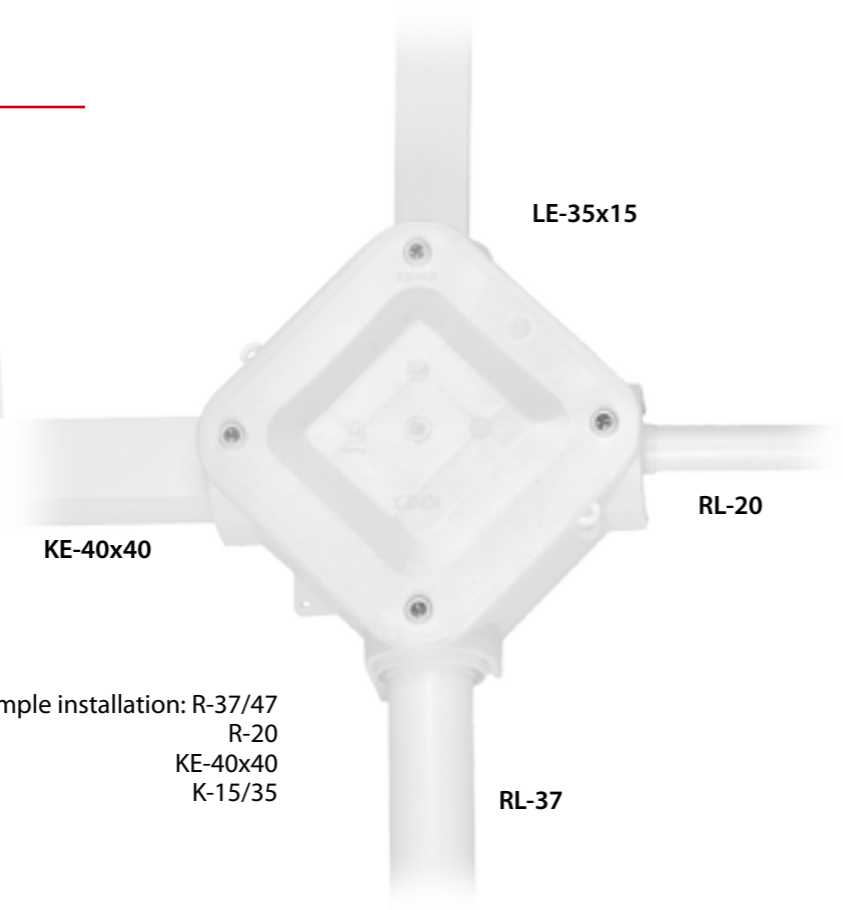

WALL INSTALLATION BOXES AND ACCESSORIES

PK-25/55 Junction box

DESCRIPTION gland D-30 7 pcs
DIMENSION 125 x 125 x 80
COLOR □

CARTON QUANTITY **IP55**

PK-25/67 ears for sealing
IP-67 is possible with IP67 screwing glands.

IP67

Glands Screwing glands

COLOR ■

DIAMETER OF MOUNTING HOLES

CABLE DIAMETERS

M12 3,0 mm do 6,5 mm
M16 5,0 mm do 10,0 mm
M20 10,0 mm do 14,0 mm
M25 13,0 mm do 18,0 mm
M32 18,0 mm do 25,0 mm
M40 22,0 mm do 32,0 mm
M50 30,0 mm do 38,0 mm

POR-37x47 Junction box for cable pipes

DESCRIPTION Four holes for fitting glands
DIMENSION 150 x 150 x 65
COLOR □

CARTON QUANTITY **IP20**

ears for sealing

POK - 15x20 Junction box for cable trays

DESCRIPTION Four holes for fitting glands
DIMENSION 150 x 150 x 65
COLOR □

CARTON QUANTITY **IP20**

ears for sealing

POR-18x28
POR-20
POR-22

POK-15x35
POK-25x40
POK-40x40

Glands Fitting glands for POR or POK boxes

PROFILE R-18/28, R-20, R-22, R-37/47
K-15/20, K-15/35, K-25/40, K-40/40

COLOR □

CARTON QUANTITY

It is possible to assembly different types of cable pipes and trays thanks to wide spectrum of fitting glands.

Example installation: R-37/47
R-20
KE-40x40
K-15/35