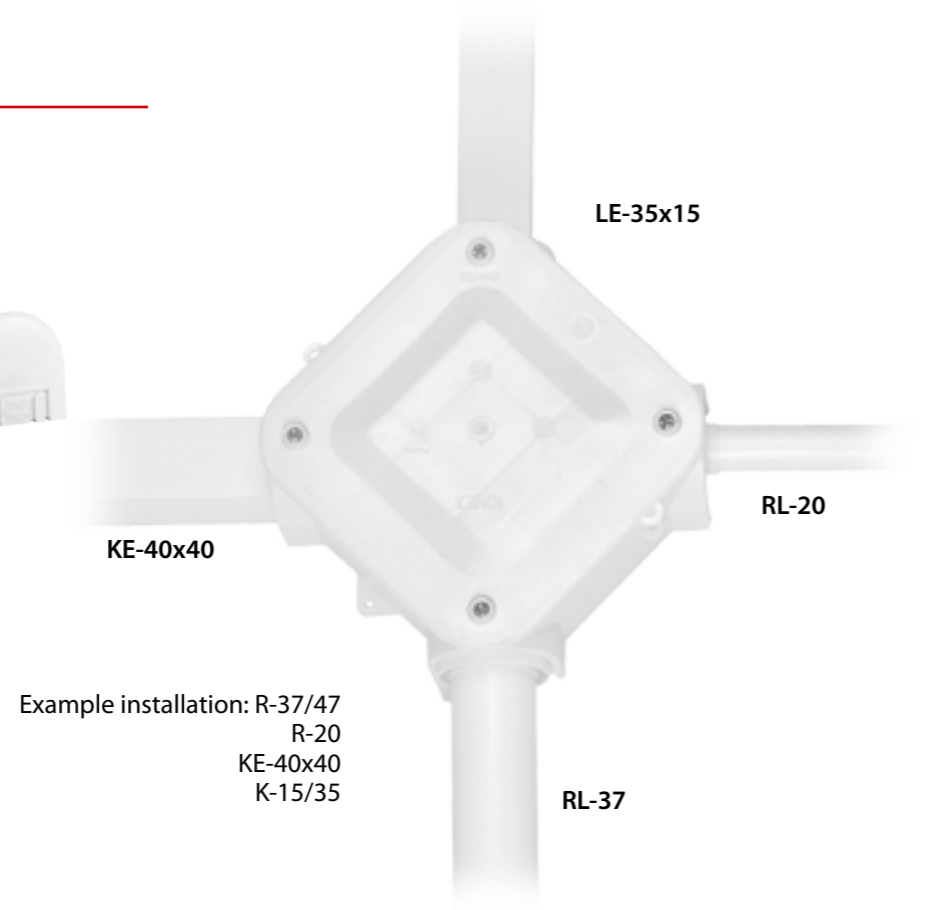

WALL INSTALLATION BOXES AND ACCESSORIES

PK-25/55 Junction box

DESCRIPTION gland D-30 7 pcs
DIMENSION 125 x 125 x 80
COLOR

CARTON QUANTITY

PK-25/67 ears for sealing
IP-67 is possible with IP67 screwing glands.

POR-37x47 Junction box for cable pipes

DESCRIPTION Four holes for fitting glands
DIMENSION 150 x 150 x 65
COLOR

CARTON QUANTITY

ears for sealing

POK - 15x20 Junction box for cable trays

DESCRIPTION Four holes for fitting glands
DIMENSION 150 x 150 x 65
COLOR

CARTON QUANTITY

It is possible to assembly different types of cable pipes and trays thanks to wide spectrum of fitting glands.

WALL INSTALLATION BOXES

PK-100 Junction box

DESCRIPTION fourteen holes Ø 16-21
DIMENSION 80 x 95 x 40
COLOR