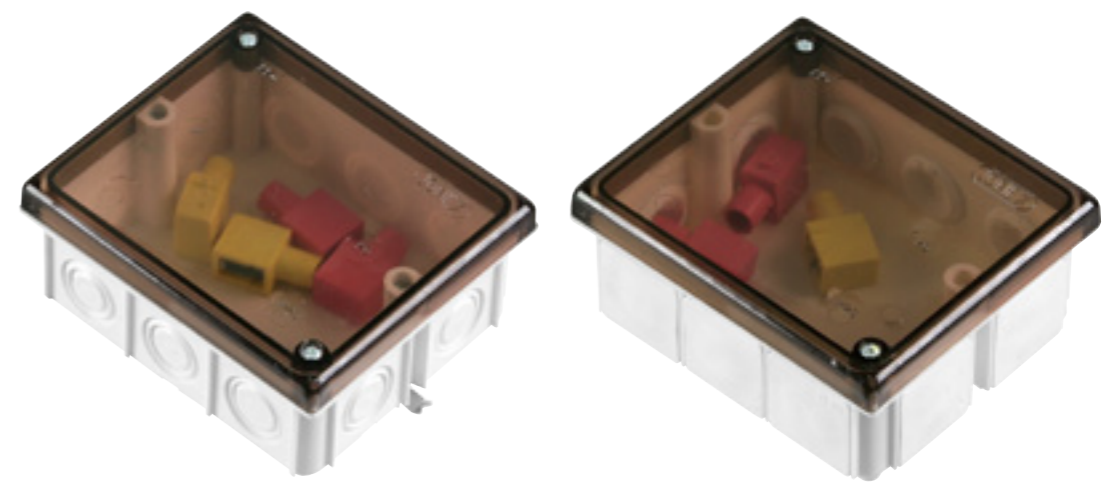

WALL INSTALLATION BOXES

PK-100 Junction box

DESCRIPTION fourteen holes Ø 16-21
DIMENSION 80 x 95 x 40
COLOR ☐

CARTON QUANTITY

ears for sealing

PK-100 L smoke cover

PK-101 Junction box

DESCRIPTION fourteen holes Ø 16-21, terminal 1x4 5 szt.
DIMENSION 80 x 95 x 40
COLOR ☐

CARTON QUANTITY

ears for sealing

PK-101 L smoke cover

PK-102 Junction box for dry walls

DESCRIPTION fourteen holes Ø 16-21
DIMENSION 80 x 95 x 40
COLOR ☐

CARTON QUANTITY

ears for sealing

PK-102 L smoke cover

PK-103 Junction box for dry walls

DESCRIPTION fourteen holes Ø 16-21, terminal 1x4 5 szt.
DIMENSION 80 x 95 x 40
COLOR ☐

CARTON QUANTITY

ears for sealing

PK-103 L smoke cover

PK-104 Junction box

DESCRIPTION gland D-16 10 szt, fourteen holes Ø 16-21
DIMENSION 80 x 95 x 40
COLOR ☐

CARTON QUANTITY

ears for sealing

PK-104 L smoke cover

PK-105 Junction box

DESCRIPTION gland D-16 10 szt, fourteen holes Ø 16-21, terminal 1x4 5 szt
DIMENSION 80 x 95 x 40
COLOR ☐

CARTON QUANTITY

ears for sealing

PK-105 L smoke cover