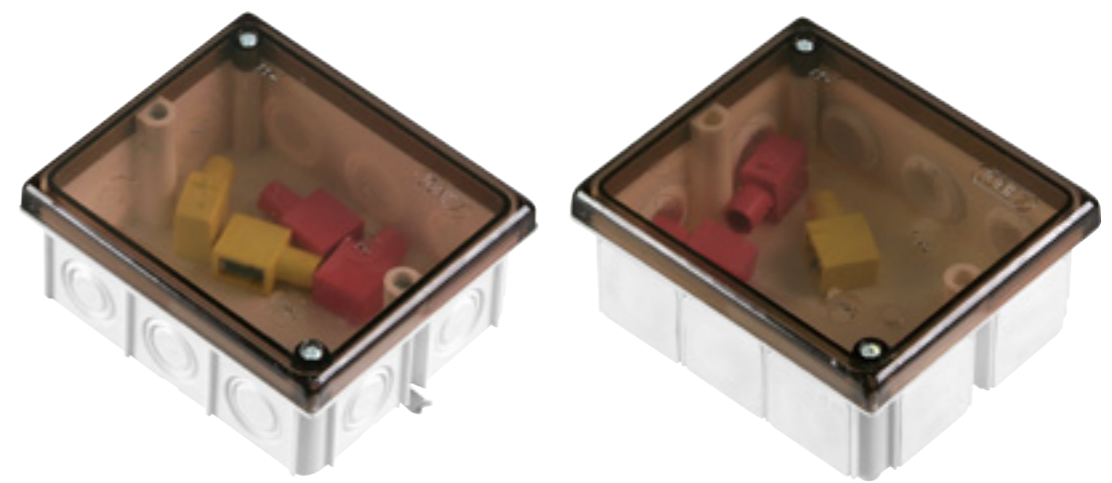

WALL INSTALLATION BOXES

PK-100 Junction box

DESCRIPTION fourteen holes Ø 16-21
DIMENSION 80 x 95 x 40
COLOR ☐

CARTON QUANTITY **IP20**

ears for sealing

PK-100 L smoke cover

PK-101 Junction box

DESCRIPTION fourteen holes Ø 16-21, terminal 1x4 5 szt.
DIMENSION 80 x 95 x 40
COLOR ☐

CARTON QUANTITY **IP20**

ears for sealing

PK-101 L smoke cover

PK-102 Junction box for dry walls

DESCRIPTION fourteen holes Ø 16-21
DIMENSION 80 x 95 x 40
COLOR ☐

CARTON QUANTITY **IP20**

ears for sealing

PK-102 L smoke cover

PK-103 Junction box for dry walls

DESCRIPTION fourteen holes Ø 16-21, terminal 1x4 5 szt.
DIMENSION 80 x 95 x 40
COLOR ☐

CARTON QUANTITY **IP20**

ears for sealing

PK-103 L smoke cover

PK-104 Junction box

DESCRIPTION gland D-16 10 szt, fourteen holes Ø 16-21
DIMENSION 80 x 95 x 40
COLOR ☐

CARTON QUANTITY **IP54**

ears for sealing

PK-104 L smoke cover

PK-105 Junction box

DESCRIPTION gland D-16 10 szt, fourteen holes Ø 16-21, terminal 1x4 5 szt
DIMENSION 80 x 95 x 40
COLOR ☐

CARTON QUANTITY **IP54**

ears for sealing

PK-105 L smoke cover