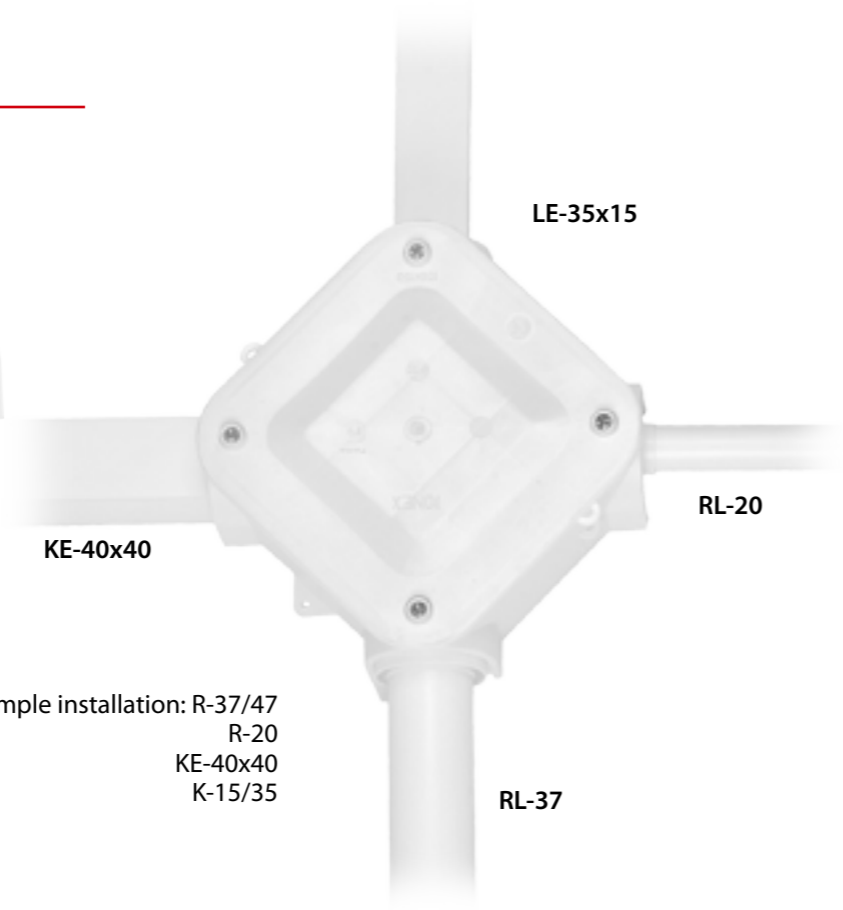

WALL INSTALLATION BOXES AND ACCESSORIES

PK-25/55 Junction box

DESCRIPTION gland D-30 7 pcs
DIMENSION 125 x 125 x 80
COLOR ☐

CARTON QUANTITY **IP55**

PK-25/67 ears for sealing
IP-67 is possible with IP67 screwing glands.

IP67

Glands Screwing glands

COLOR ☐

DIAMETER OF MOUNTING HOLES

CABLE DIAMETERS

M12 3,0 mm do 6,5 mm
M16 5,0 mm do 10,0 mm
M20 10,0 mm do 14,0 mm
M25 13,0 mm do 18,0 mm
M32 18,0 mm do 25,0 mm
M40 22,0 mm do 32,0 mm
M50 30,0 mm do 38,0 mm

POR-37x47 Junction box for cable pipes

DESCRIPTION Four holes for fitting glands
DIMENSION 150 x 150 x 65
COLOR ☐

CARTON QUANTITY **IP20**

ears for sealing

POK - 15x20 Junction box for cable trays

DESCRIPTION Four holes for fitting glands
DIMENSION 150 x 150 x 65
COLOR ☐

CARTON QUANTITY **IP20**

ears for sealing

POR-18x28
POR-20
POR-22

POK-15x35
POK-25x40
POK-40x40

Glands Fitting glands for POR or POK boxes

PROFILE R-18/28, R-20, R-22, R-37/47
K-15/20, K-15/35, K-25/40, K-40/40

COLOR ☐

CARTON QUANTITY

It is possible to assembly different types of cable pipes and trays thanks to wide spectrum of fitting glands.

Example installation: R-37/47
R-20
KE-40x40
K-15/35