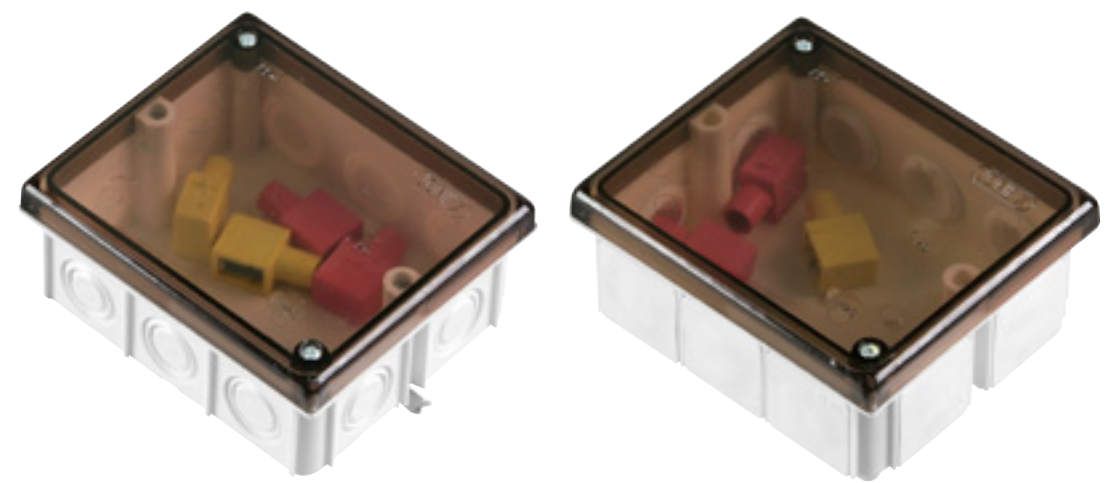

WALL INSTALLATION BOXES

PK-100 Junction box

DESCRIPTION fourteen holes Ø 16-21
DIMENSION 80 x 95 x 40
COLOR ☐

CARTON QUANTITY **IP20**

ears for sealing

PK-100 L smoke cover

PK-101 Junction box

DESCRIPTION fourteen holes Ø 16-21, terminal 1x4 5 szt.
DIMENSION 80 x 95 x 40
COLOR ☐

CARTON QUANTITY **IP20**

ears for sealing

PK-101 L smoke cover

PK-102 Junction box for dry walls

DESCRIPTION fourteen holes Ø 16-21
DIMENSION 80 x 95 x 40
COLOR ☐

CARTON QUANTITY **IP20**

ears for sealing

PK-102 L smoke cover

PK-103 Junction box for dry walls

DESCRIPTION fourteen holes Ø 16-21, terminal 1x4 5 szt.
DIMENSION 80 x 95 x 40
COLOR ☐

CARTON QUANTITY **IP20**

ears for sealing

PK-103 L smoke cover

PK-104 Junction box

DESCRIPTION gland D-16 10 szt, fourteen holes Ø 16-21
DIMENSION 80 x 95 x 40
COLOR ☐

CARTON QUANTITY **IP54**

ears for sealing

PK-104 L smoke cover

PK-105 Junction box

DESCRIPTION gland D-16 10 szt, fourteen holes Ø 16-21, terminal 1x4 5 szt
DIMENSION 80 x 95 x 40
COLOR ☐

CARTON QUANTITY **IP54**

ears for sealing

PK-105 L smoke cover