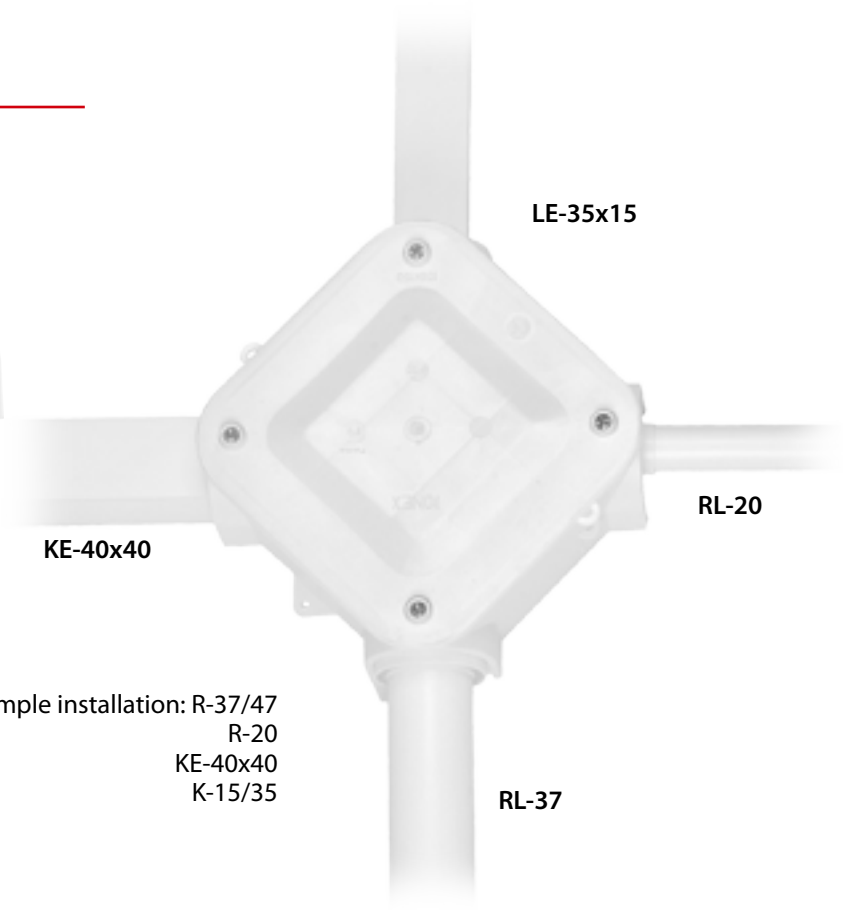

WALL INSTALLATION BOXES AND ACCESSORIES

**PK-25/55** Junction box

DESCRIPTION gland D-30 7 pcs  
DIMENSION 125 x 125 x 80  
COLOR

CARTON QUANTITY  **IP55**

**PK-25/67** ears for sealing  
IP-67 is possible with IP67 screwing glands.

DESCRIPTION Four holes for fitting glands  
DIMENSION 150 x 150 x 65  
COLOR

CARTON QUANTITY  **IP20**

ears for sealing

POR-18x28  
POR-20  
POR-22

POK-15x35  
POK-25x40  
POK-40x40

**Glands** Fitting glands for POR or POK boxes

Example installation: R-37/47  
R-20  
KE-40x40  
K-15/35

WALL INSTALLATION BOXES

**PK-100** Junction box

DESCRIPTION fourteen holes Ø 16-21  
DIMENSION 80 x 95 x 40  
COLOR

CARTON QUANTITY  **IP20**

ears for sealing

**PK-100 L** smoke cover

**PK-101** Junction box

DESCRIPTION fourteen holes Ø 16-21, terminal 1x4 5 szt.  
DIMENSION 80 x 95 x 40  
COLOR

CARTON QUANTITY  **IP20**

ears for sealing

**PK-101 L** smoke cover