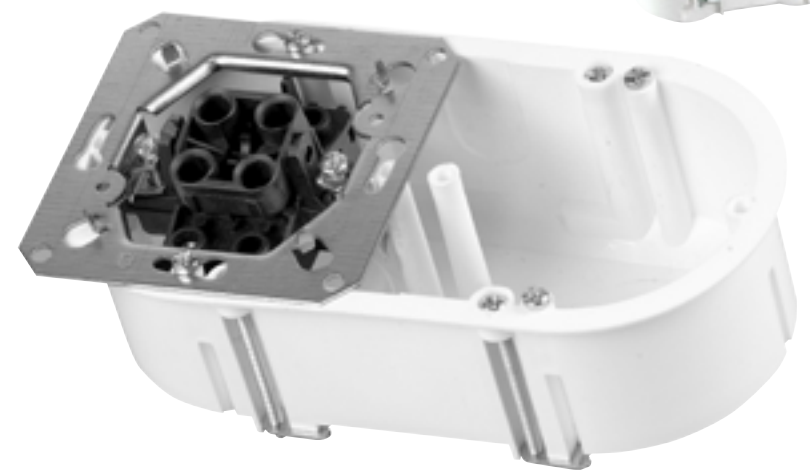

PK-63/45G Dry wall mounting box 3-row with assembly screws

DIMENSION $\varnothing 63 \times 45 \times 3$

COLOR 

CARTON QUANTITY 

PK-63/60G

DIMENSION $\varnothing 63 \times 60 \times 3$

- six connection grommets
- spacing 71 mm
- easy to break culverts
- IP-20