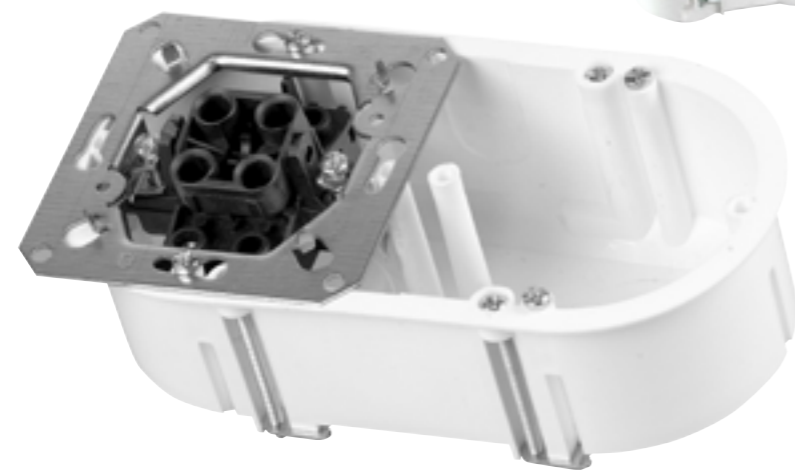

DIMENSION  $\varnothing 62 \times 60 \times 2$

**PK-63/45G** Dry wall mounting box 3-row with assembly screws

DIMENSION  $\varnothing 63 \times 45 \times 3$

COLOR 

CARTON QUANTITY 

**PK-63/60G**

DIMENSION  $\varnothing 63 \times 60 \times 3$

- six connection grommets
- spacing 71 mm
- easy to break culverts
- IP-20

**TERMINAL STRIPS**

**ZO-1/2,5** Terminal strip

DIMENSION 1-way; 2,5 mm<sup>2</sup>

COLOR mixed colours

CARTON QUANTITY 

**ZO-1/4**