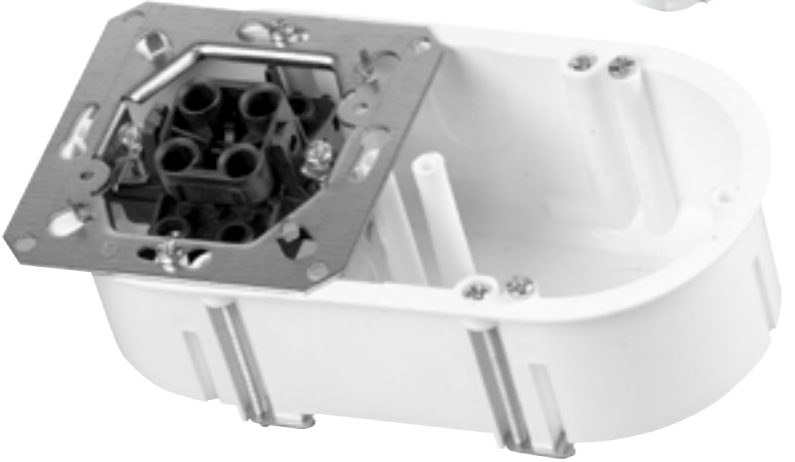

PK-63/45G Dry wall mounting box 3-row with assembly screws

DIMENSION $\varnothing 63 \times 45 \times 3$

COLOR 

CARTON QUANTITY 

PK-63/60G

DIMENSION $\varnothing 63 \times 60 \times 3$

- six connection grommets
- spacing 71 mm
- easy to break culverts
- IP-20