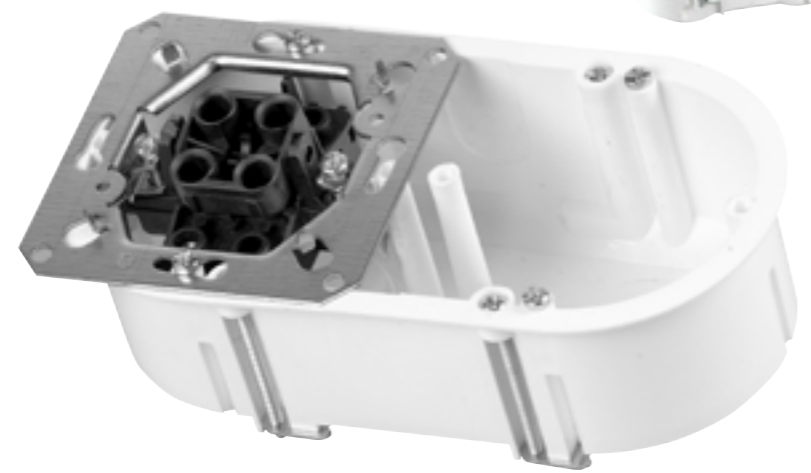

PK-63/45G Dry wall mounting box 3-row with assembly screws

DIMENSION $\varnothing 63 \times 45 \times 3$

COLOR 

CARTON QUANTITY 

PK-63/60G

DIMENSION $\varnothing 63 \times 60 \times 3$

- six connection grommets
- spacing 71 mm
- easy to break culverts
- IP-20